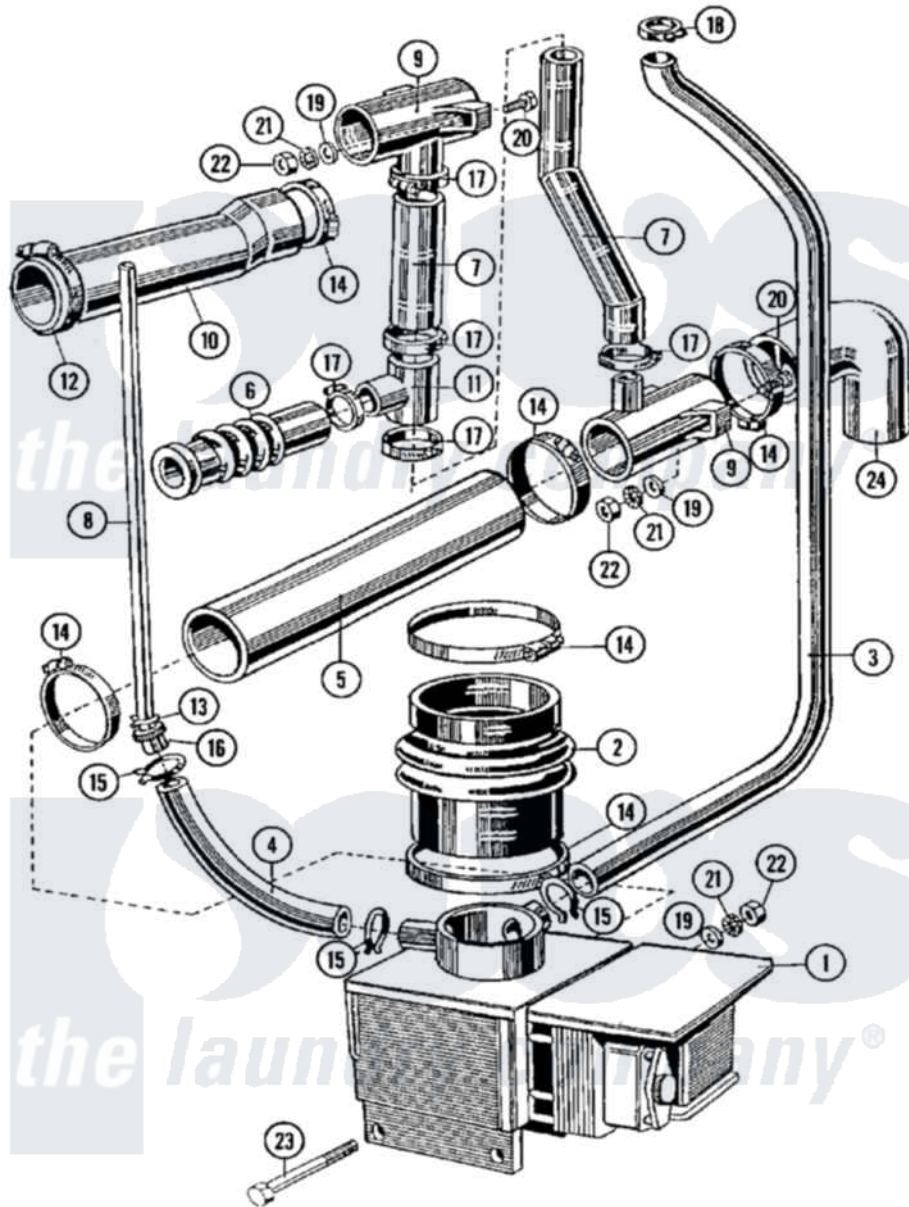

Maytag MFR50PDAVS 07 - DRAIN & HOSE ASSEMBLY

Maytag Residential Maytag MFR50PDAVS Washer Parts Parts Diagram 07 - DRAIN & HOSE ASSEMBLY
 Click on the part number to view part

Item	Original Part Number	Replaced By	Status	Part Description
001	23001244			Valve, Drain
"	23002321			Motor, Drain
002	23001245			Tub To Drain Hose
003	23001246			Lower Pressure Switch Hose
004	23001247			Hose, Air Dome
005	23001248			Hose, Drain
006	23001250			Corrugated Vent Hose
007	23001251			Lower Overflow Hose
008	23001252			Upper Pressure Switch Hose
009	23001253			Tee, Drain
010	23001254	23004241		Hopper To T-Hose
011	23001255			Tee, Overflow Hose
012	23001256	34001289		Clamp, Hose
013	23001257	596669		Clamp, Manifold
014	23001258	696392		Hose Clamp
015	23001259			Clamp, Corbin

016	23001260		Pressure Switch Hose Fitting
017	23001261	616099	Clamp
018	23001262	616099	Clamp
019	23001263		Washer
020	23001264		Bolt M8x20
021	23001265		Washer
022	23001266		Nut M8
023	23001267	23002908	Screw
024	23001268	23002015	Elbow