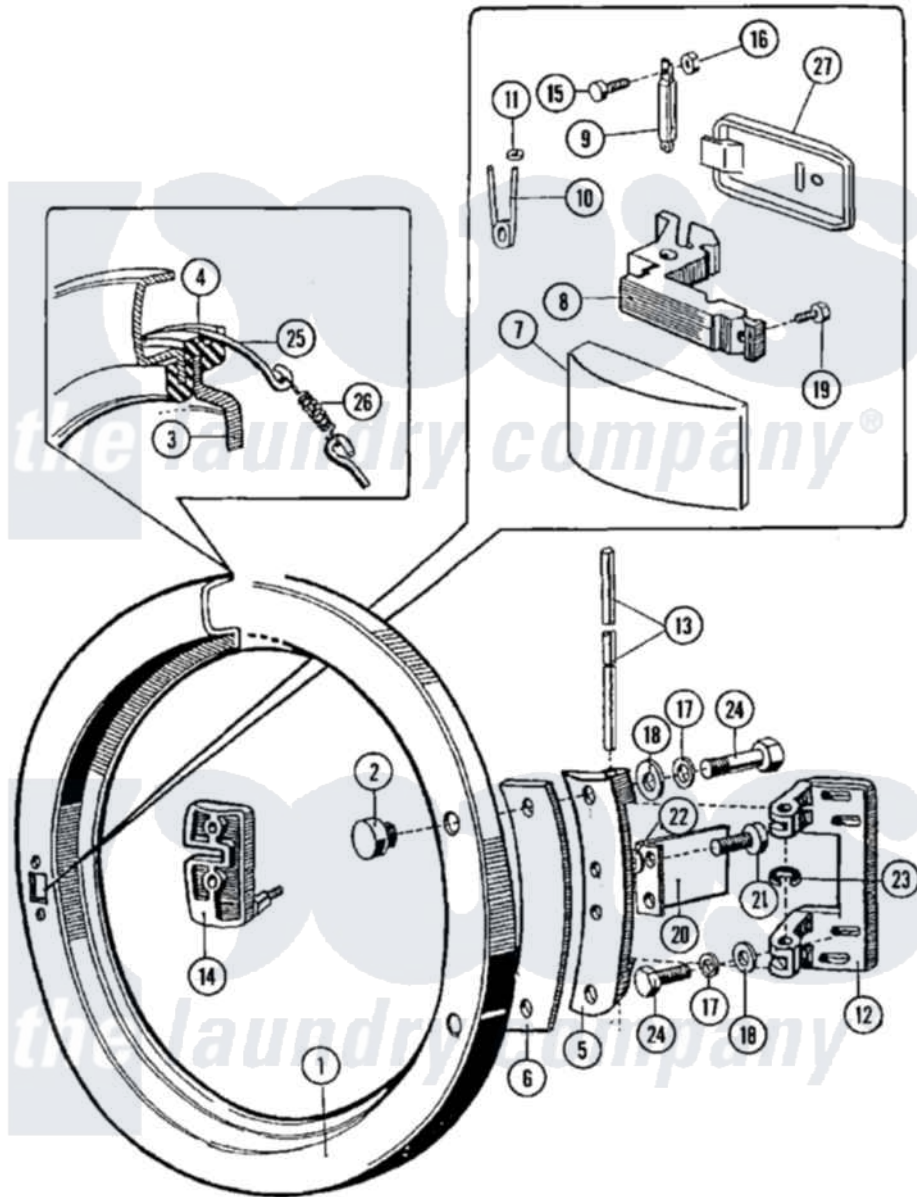

Maytag MFR50PDAVS 11 - DOOR

Maytag [Residential Maytag MFR50PDAVS Washer Parts](#) Parts Diagram 11 - DOOR
 Click on the part number to view part

Item	Original Part Number	Replaced By	Status	Part Description
001	23001161			Ring, Door
002	23001162			Nut, Ornamental
003	23001163			Glass, Door
004	23001164			Gasket, Door Glass
005	23001165			Plate, Hinge
006	23001166			Shim, Hinge Plate
007	12001889			Kit, Door HANdle Assembly HANdle Front And Back Included
"	23003631	12001889		Kit, Door HANdle Assembly HANdle Front And Back Included
008	23003634			Lever, Door
"	23003634			Lever, Door
009	23001168			Door Handle Pivot Pin
010	23001169			Spring, Handle Lever
011	23001057	23002499		Spring Retaining Clip
012	23001171			Base, Hinge

013	23001172		Shaft, Door Hinge
014	23001173		Handle, Lever Plate
015	23002937		Screw
016	23001176	23001312	Mut M6
"	23002130	23001158	Lockwasher
017	23001158		Lockwasher
018	23001159		Washer Lu
019	23001177		Screw
020	23001178		Microswitch, Activating Plate
021	23001179		Screw
022	23001180	23001056	Ring, Shaft Locking
023	23001181		Ring, Retaining
024	23002279	23002462	Screw Lu
025	23001185		Doorseal, Tension Ring
026	23001186		Doorspring, Tension Spring
027	23003632	12001889	Kit, Door HANdle Assembly HANdle Front And Back Included