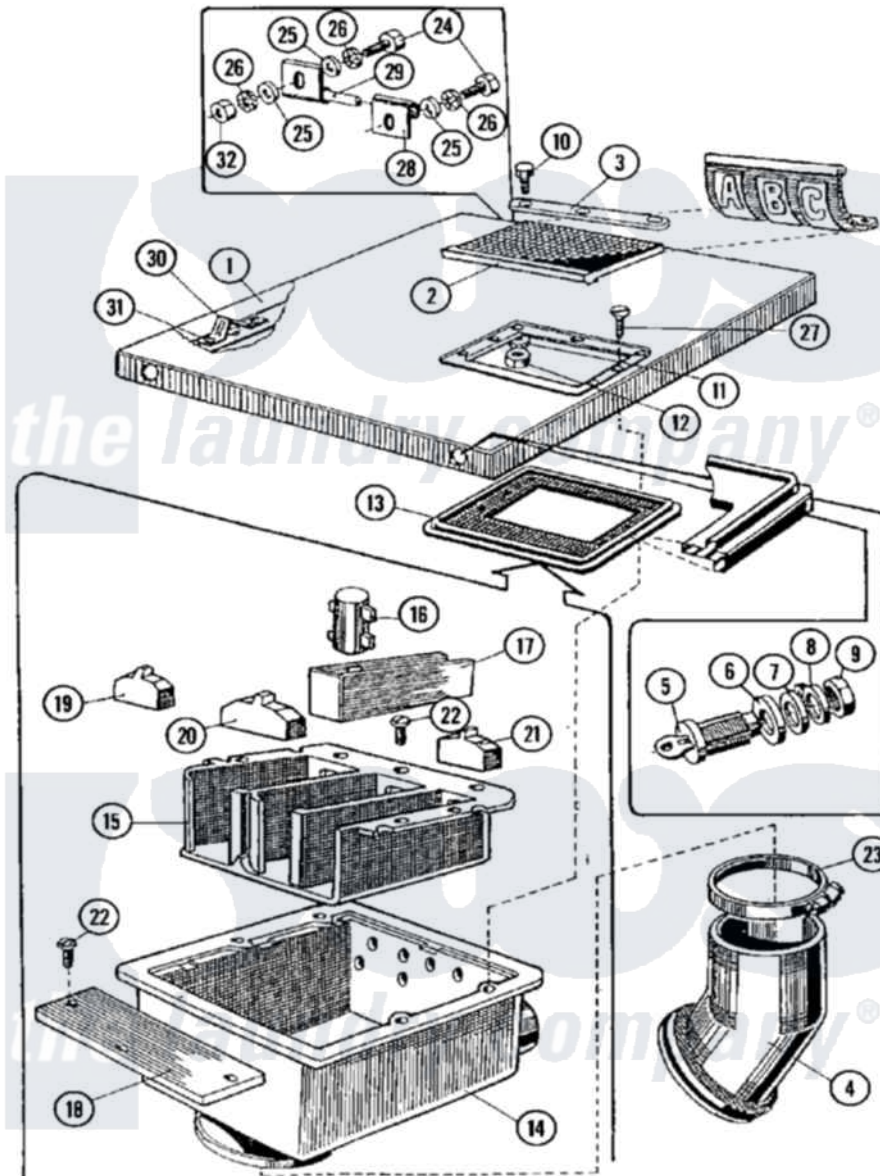

Maytag MFR50PNAVS 01 - SOAP BOX & TOP COVER ASSEMBLY

Maytag Residential Maytag MFR50PNAVS Washer Parts Parts Diagram 01 - SOAP BOX & TOP COVER ASSEMBLY

Click on the part number to view part

Item	Original Part Number	Replaced By	Status	Part Description
001	23002892	23001001		Cover, Top
002	23001003			Rubber Cover, Soap Box
003	23001004			Clamp, Soap Box Cover
004	23001005			Rubber Hose, Soap Box
005	23001006			Lock, Top Panel
"	23002673			Key-Top Panel
006	23001007			Washer M21x27x1
007	23001008			Nut, Lock
008	23001009			Hook, Lock
009	23001011			Nut
010	23001012			Screw
011	23001636	23002674		Spring, Lock Washer
012	23001014			Nut M4
013	23001015			Rubber Seal, Soap Box
014	23001016			External Soap Hopper
015	23001017			Soap Hopper Insert

016	23001018		Syphon Hose
017	23001019		Fabric Softner Insert
018	23001020		Insert Retainer
019	23001021		Prewash Diverter
"	23002318		Screw, Pan Head
020	23001022		Mainwash Diverter
021	23001023		Fabric Softner Diverter
022	23001024	23003782	Screw 3 Stainless Steel Lu
023	23001025		Clamp, Hose
024	23001307	23002462	Screw Lu
025	23001027		Washer
026	23001028	23002756	Lockwasher
027	23001029	23003484	Screw
028	23001030		Hinge, Top Cover
029	23001031		Shaft, Hinge
030	23001032		Spring Clip
031	23001033		Rivets, Blind Lu
032	23001034	Not Available	NUT (M6)
033	23001550		Sticker, Service Warning