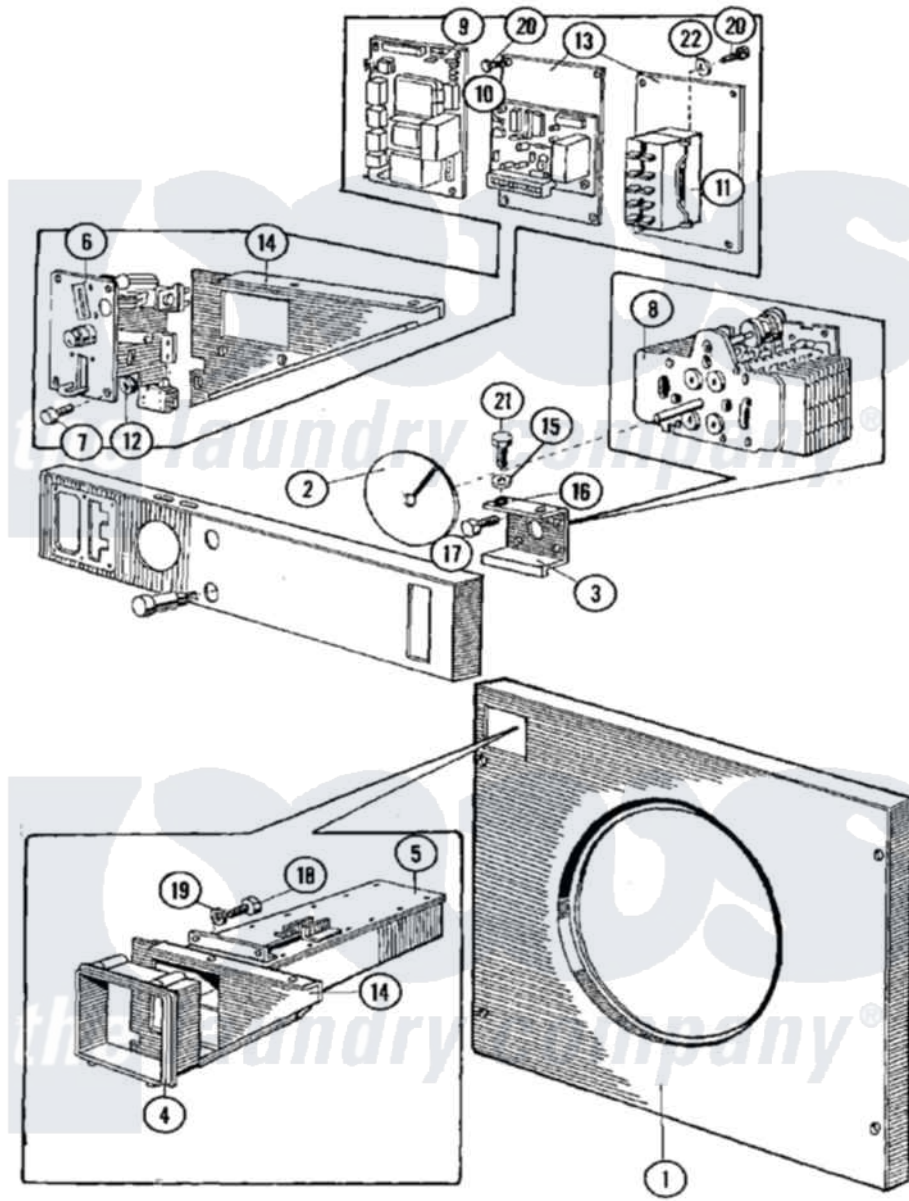

Maytag MFR50PNAVS 02 - TIMER & COIN ASSEMBLY

Maytag Residential Maytag MFR50PNAVS Washer Parts Parts Diagram 02 - TIMER & COIN ASSEMBLY
 Click on the part number to view part

Item	Original Part Number	Replaced By	Status	Part Description
001	23001320			Panel, Front
"	NLA		Not Available	PANEL, FRONT (SS)OPL
002	23001060			Disc, Timer Indicator
003	23001061			Timer, Support
004	23001062			Collar, Coin Vault
005	23001349			Vault, Coin
006	23001063			Meter, Coin
007	23001064			Screw, Ornamental
008	23001065			Timer
"	23002203			Motor, Timer
"	23002204			Motor, Timer
009	23001066			Counter, Coin
"	23001693	23001066		Counter, Coin
010	W10124350		Not Available	NOT REQUIRED PART OR SEE NOTE
011	23001068			Relay, Start
012	23001053			Nut

013	NLA		Not Available	MOUNTING PLATE, START RELAY
014	23001502			Support, Coin Vault
015	23001028	23002756		Lockwasher
016	23001027			Washer
017	23001069			Screw
018	23001070			Screw
019	23001013			Lock Washer External Teeth M4
"	23001054			Washer, Locking
020	23001052	23002869		Screw
021	23001026			Bolt
024	23001038			Conversion Kit
"	23002195			Pc-Pn Conversion Kit
"	23002333			Pc To Pn Conversion
"	23002334			Mc To MN Convers.