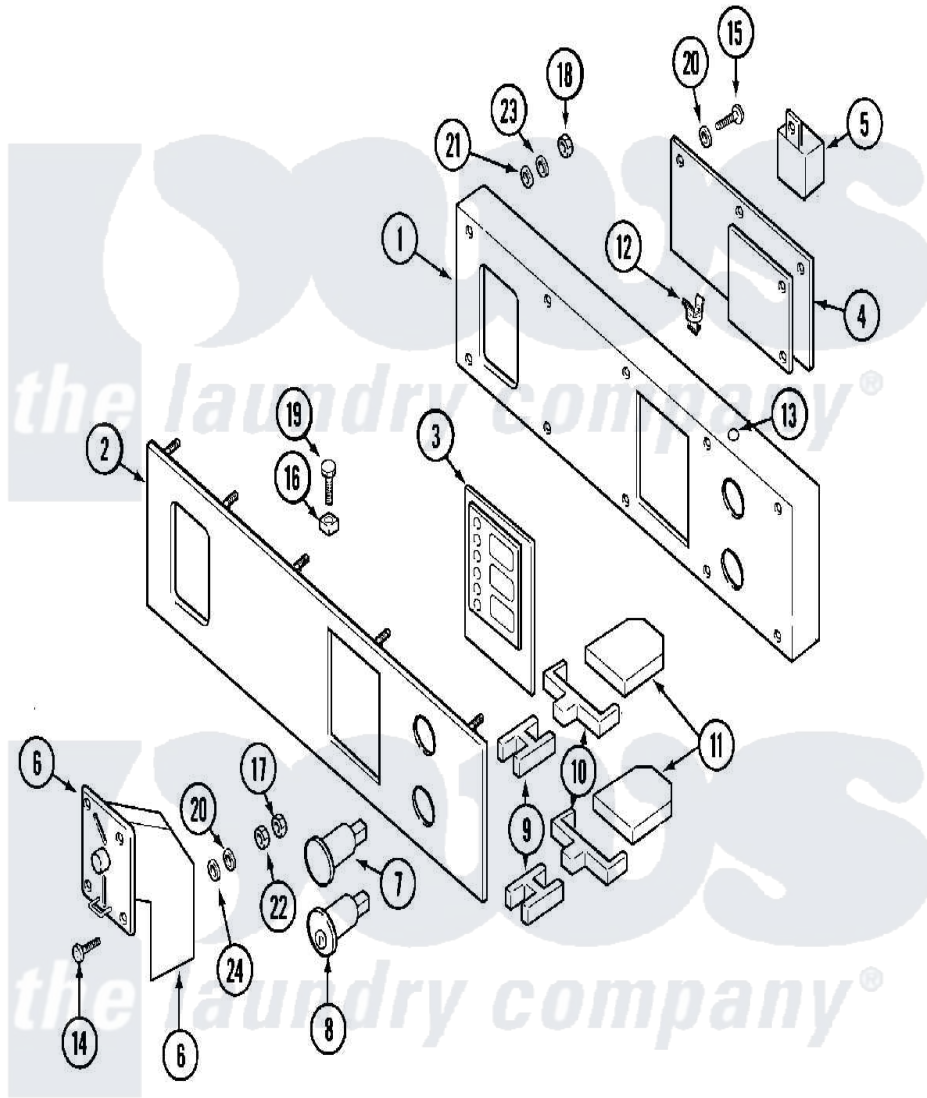

Maytag MFR50PNAVS 03 - CONTROL PANEL (PC & PN MODELS)

Maytag Residential Maytag MFR50PNAVS Washer Parts Parts Diagram 03 - CONTROL PANEL (PC & PN MODELS)
 Click on the part number to view part

Item	Original Part Number	Replaced By	Status	Part Description
001	NLA		Not Available	PANEL, CONTROL
002	NLA		Not Available	FACIA, CONTROL PANEL (PC)
003	23001526			Plexi, Microprocessor
004	23001525			Microprocessor
005	23003741			Controller, Apl283a V1.07
"	23003742	23003741		Controller, Apl283a V1.07
"	23003743	23003741		Controller, Apl283a V1.07
006	23001063			Meter, Coin
007	23001537	12001897		Kit- Key S
008	23001538	12001896		Kit- Key S
009	NLA		Not Available	CONNECTION PART
010	23001540			Adapter, Contact Block
011	23001541			Block, Contact
012	23001542			Holder, Board
013	NLA		Not Available	LABEL, EARTH
014	23001064			Screw, Ornamental

015	23001544		Bolt
016	NLA	Not Available	BOLT
017	23001053		Nut
018	23001055	23001014	Nut M4
019	23001339	23002455	Nut, Rapid
020	23002174	23003654	Washer M3.2
021	23001545	23002504	Washer M4
022	23001054		Washer, Locking
023	23001013		Lock Washer External Teeth M4
024	23001610	23002438	Washer M4.3
025	NLA	Not Available	INSERT PLATE, MANUAL OPERATION
026	23002330	Not Available	LABEL, CENTRAL STOP
027	23002331		Contact, Central Stop
028	23002332		Knob, Central Stop
029	23001541		Block, Contact