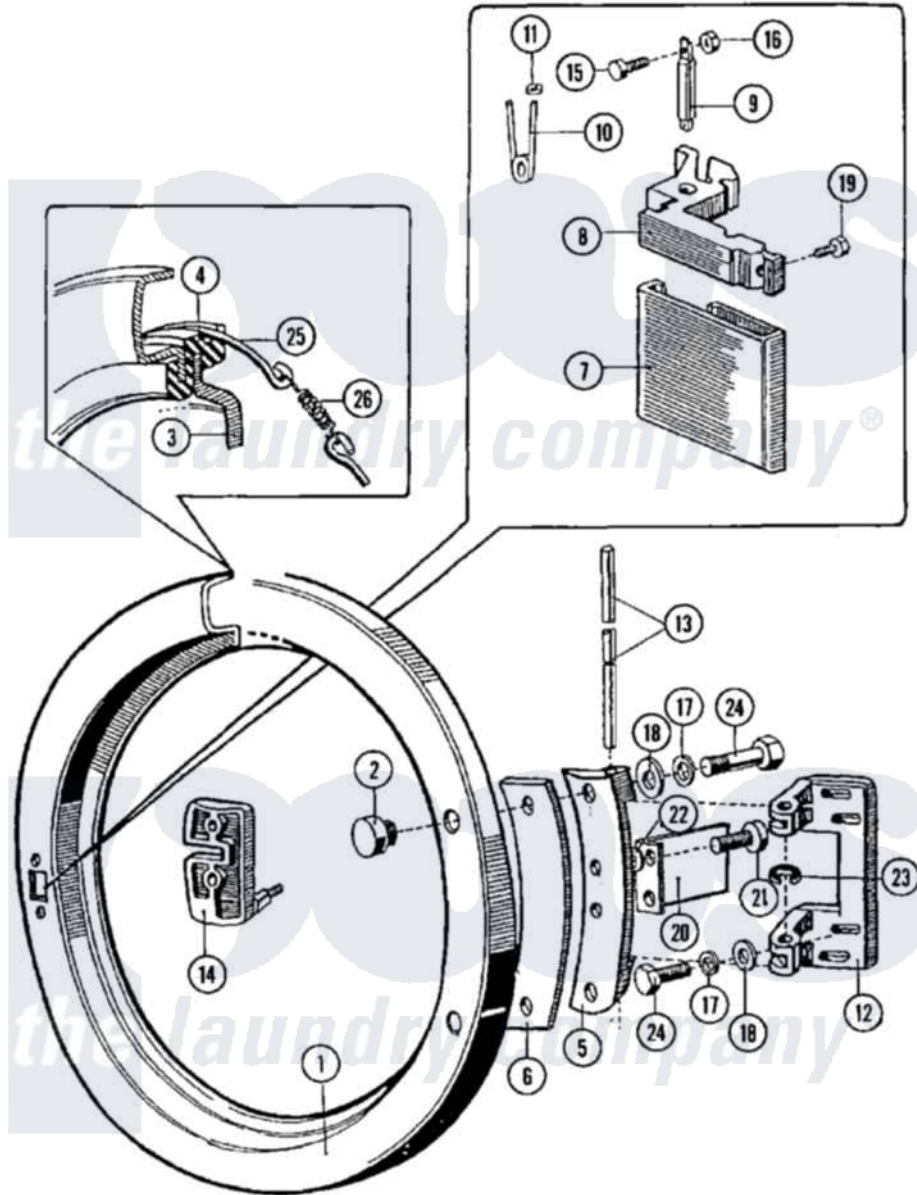

# Maytag MFR50PNAVS 05 - DOOR

Maytag [Residential Maytag MFR50PNAVS Washer Parts](#) Parts Diagram 05 - DOOR  
 Click on the part number to view part

Item	Original Part Number	Replaced By	Status	Part Description
001	<a href="#">23001161</a>			Ring, Door
002	<a href="#">23001162</a>			Nut, Ornamental
003	<a href="#">23001163</a>			Glass, Door
004	<a href="#">23001164</a>			Gasket, Door Glass
005	<a href="#">23001165</a>			Plate, Hinge
006	<a href="#">23001166</a>			Shim, Hinge Plate
007	23001510	<a href="#">12001889</a>		Kit, Door HANdle Assembly HANdle Front And Back Included
"	23003631	<a href="#">12001889</a>		Kit, Door HANdle Assembly HANdle Front And Back Included
"	23003632	<a href="#">12001889</a>		Kit, Door HANdle Assembly HANdle Front And Back Included
"	23003700	<a href="#">12001889</a>		Kit, Door HANdle Assembly HANdle Front And Back Included
008	<a href="#">23003634</a>			Lever, Door

"	NLA	Not Available	LEVER, HANDLE
009	<a href="#">23001168</a>		Door Handle Pivot Pin
010	<a href="#">23001169</a>		Spring, Handle Lever
011	23001057	<a href="#">23002499</a>	Spring Retaining Clip
"	<a href="#">23001170</a>		Fastener, Spring
012	<a href="#">23001171</a>		Base, Hinge
013	<a href="#">23001172</a>		Shaft, Door Hinge
014	<a href="#">23001173</a>		Handle, Lever Plate
015	<a href="#">23001175</a>		Screw
"	<a href="#">23002937</a>		Screw
016	23001176	<a href="#">23001312</a>	Mut M6
017	<a href="#">23001158</a>		Lockwasher
018	<a href="#">23001159</a>		Washer Lu
019	<a href="#">23001177</a>		Screw
"	<a href="#">23001372</a>		Screw
020	<a href="#">23001178</a>		Microswitch, Activating Plate
021	<a href="#">23001179</a>		Screw
022	23001180	<a href="#">23001056</a>	Ring, Shaft Locking
023	<a href="#">23001181</a>		Ring, Retaining
024	<a href="#">23001182</a>		Bolt
025	<a href="#">23001185</a>		Doorseal, Tension Ring
026	<a href="#">23001186</a>		Doorspring, Tension Spring