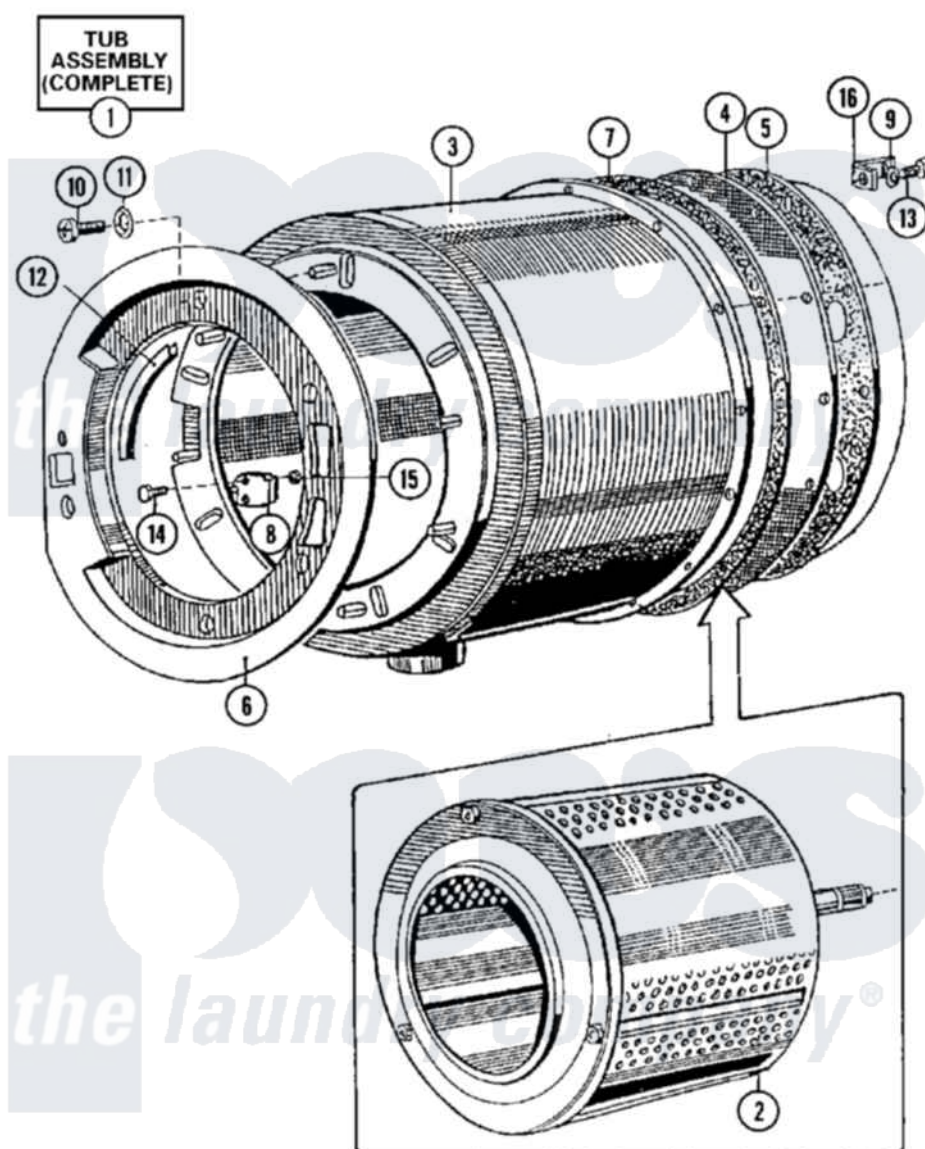

Maytag MFR50PNAVS 06 - BASKET & OUTER SHELL ASSEMBLY

Maytag Residential Maytag MFR50PNAVS Washer Parts Parts Diagram 06 - BASKET & OUTER SHELL ASSEMBLY
 Click on the part number to view part

Item	Original Part Number	Replaced By	Status	Part Description
001	NLA		Not Available	TUB (COMPLETE)
002	23001190	23003818		Drum And Shaft Mfr 50
003	23001192	23002971		Shell, Outer
004	23001194			Backplate
005	23001196			Backplate
"	23003981			Bearing Housing Stud 14mm
006	23001198			Shield
007	23001199			Gasket, Rear Shell
008	23001200			Hinge, Mirco Switch
009	23001203			Washer
010	23001177			Screw
011	23001204			Washer, Finishing
012	23001088	23002473		Rubber, Protective
013	23001205			Bolt
014	23001089			Screw
015	23001055	23001014		Nut M4