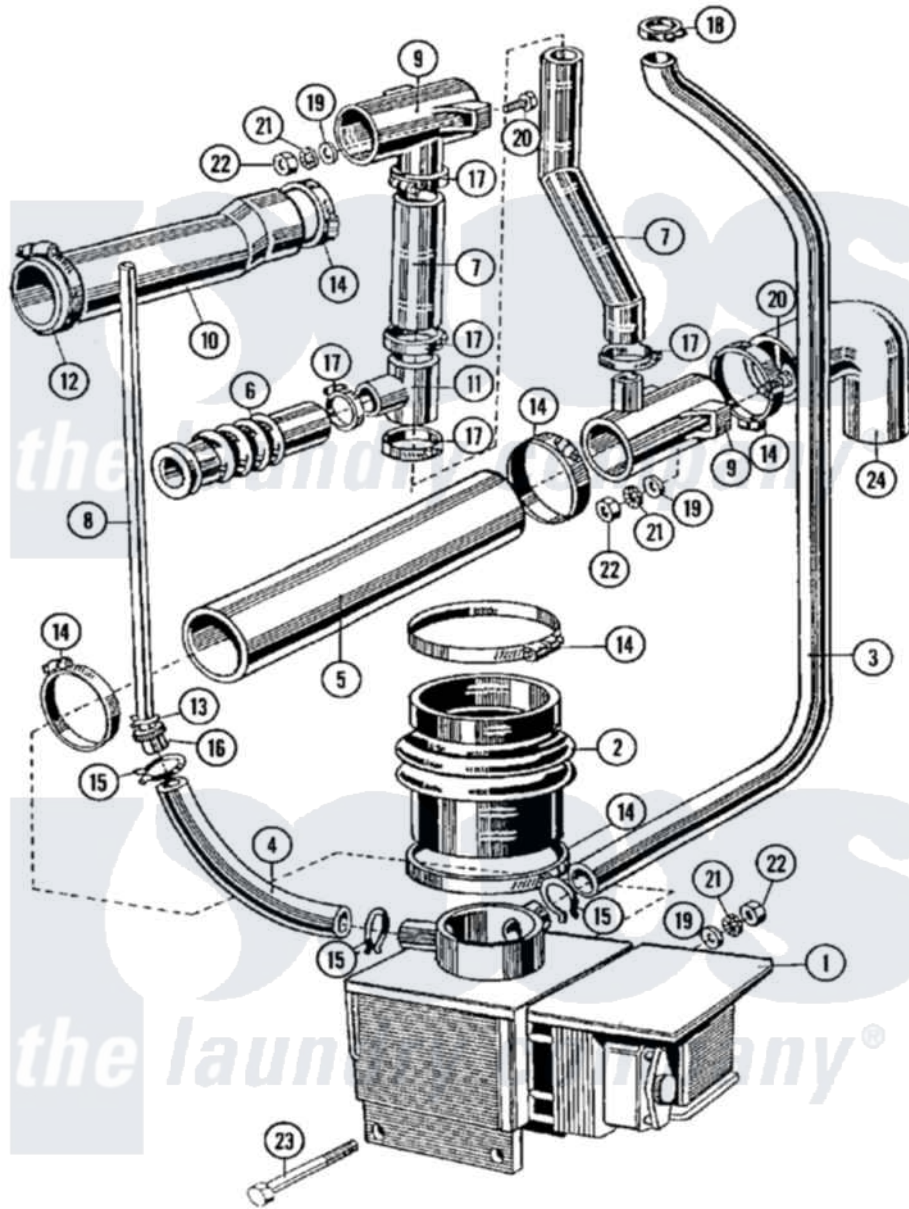

Maytag MFR50PNAVS 08 - DRAIN & HOSE ASSEMBLY

Maytag Residential Maytag MFR50PNAVS Washer Parts Parts Diagram 08 - DRAIN & HOSE ASSEMBLY
 Click on the part number to view part

Item	Original Part Number	Replaced By	Status	Part Description
001	23001244			Valve, Drain
"	23002321			Motor, Drain
002	23001245			Tub To Drain Hose
003	23001246			Lower Pressure Switch Hose
004	23001247			Hose, Air Dome
005	23001248			Hose, Drain
006	23001250			Corrugated Vent Hose
007	23001251			Lower Overflow Hose
008	23001252			Upper Pressure Switch Hose
009	23001253			Tee, Drain
010	23001254	23004241		Hopper To T-Hose
011	23001255			Tee, Overflow Hose
012	23001256	34001289		Clamp, Hose
013	23001257	596669		Clamp, Manifold
014	23001258	696392		Hose Clamp
015	23001259			Clamp, Corbin

016	23001260		Pressure Switch Hose Fitting
017	23001261	616099	Clamp
018	23001262	616099	Clamp
019	23001263		Washer
020	23001264		Bolt M8x20
021	23001265		Washer
022	23001266		Nut M8
023	23001267	23002908	Screw
024	23001268	23002015	Elbow