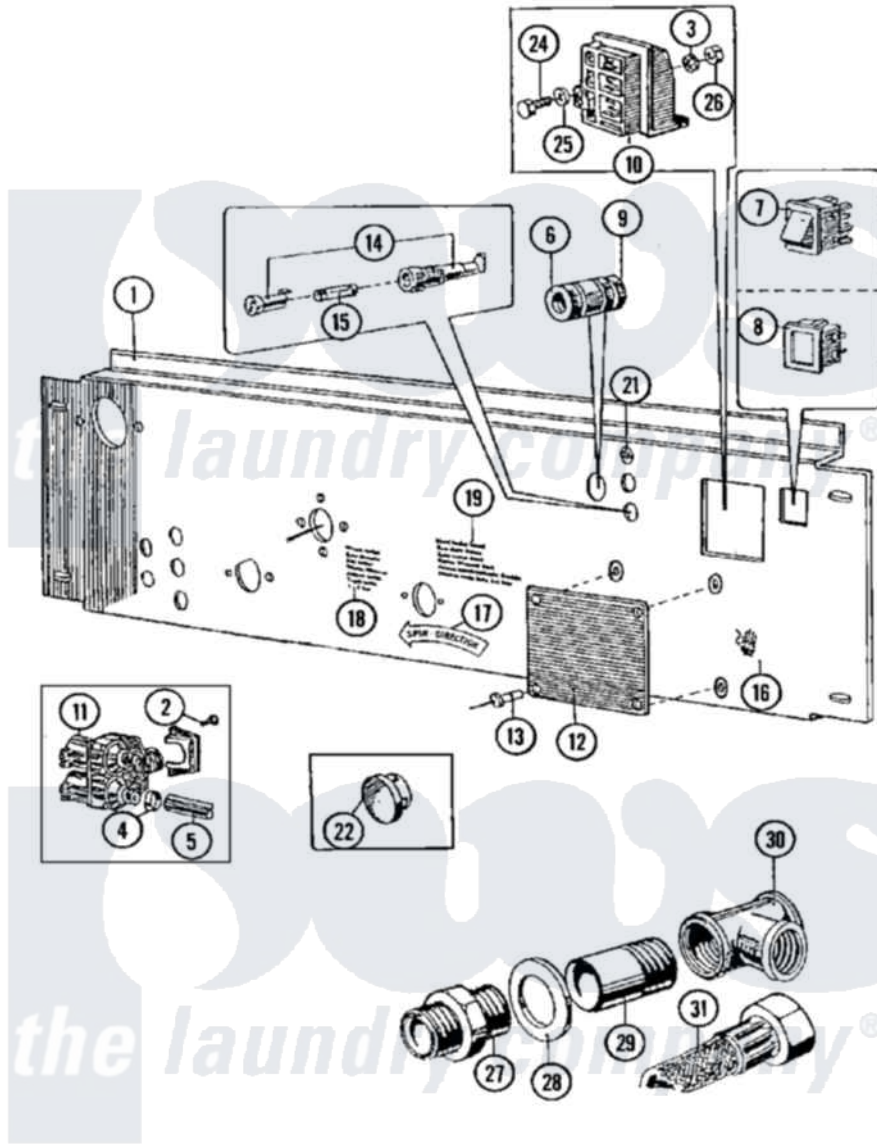

Maytag MFR50PNAVS 12 - WATER VALVE & REAR PANEL

Maytag [Residential Maytag MFR50PNAVS Washer Parts](#) Parts Diagram 12 - WATER VALVE & REAR PANEL
 Click on the part number to view part

Item	Original Part Number	Replaced By	Status	Part Description
001	23001339	23002455		Nut, Rapid
"	23001503			Panel, Valve
002	23001361			Bolt
003	23001013			Lock Washer External Teeth M4
004	23001506	596669		Clamp, Manifold
005	23001507			Waterhose
006	23001450			Swivel
007	23001529			Button
008	23001452			Square Plug
009	23001453			Nut, Swivel
010	23001454			Block, Terminal Connection
011	23001455			Valve, Two Way
"	23001522			Screw
"	NLA		Not Available	VALVES, PLATE
012	23001460			Plate, Identification
013	23001461			Rivets, Blind

014	23001462		Holder, Fuse
015	23001508		Fuse
016	23001465		Sticker, Electricity Warning
017	23001468		Sticker, Spin Direction
018	23001469		Sticker, Hot Water
019	23001471		Sticker, Cold Soft Water
020	23001509		Sticker, Pipe Thread
021	NLA	Not Available	STICKER (1A)
022	NLA	Not Available	PLUG, LIQUID SOAP OPENING
023	23001477		Adapter
024	NLA	Not Available	SCREW (M 4 X 16 BRASS)
025	NLA	Not Available	WASHER (DIA. 9 X 4.3 X 0.8)
026	23001481	23001014	Nut M4
027	23001482		Connection
028	23001483		Washer
029	23001484		Extension, Brass Pipe Thread
030	23001485		Tee, 3/4" Pipe Thread
031	23001523		North American, Hose