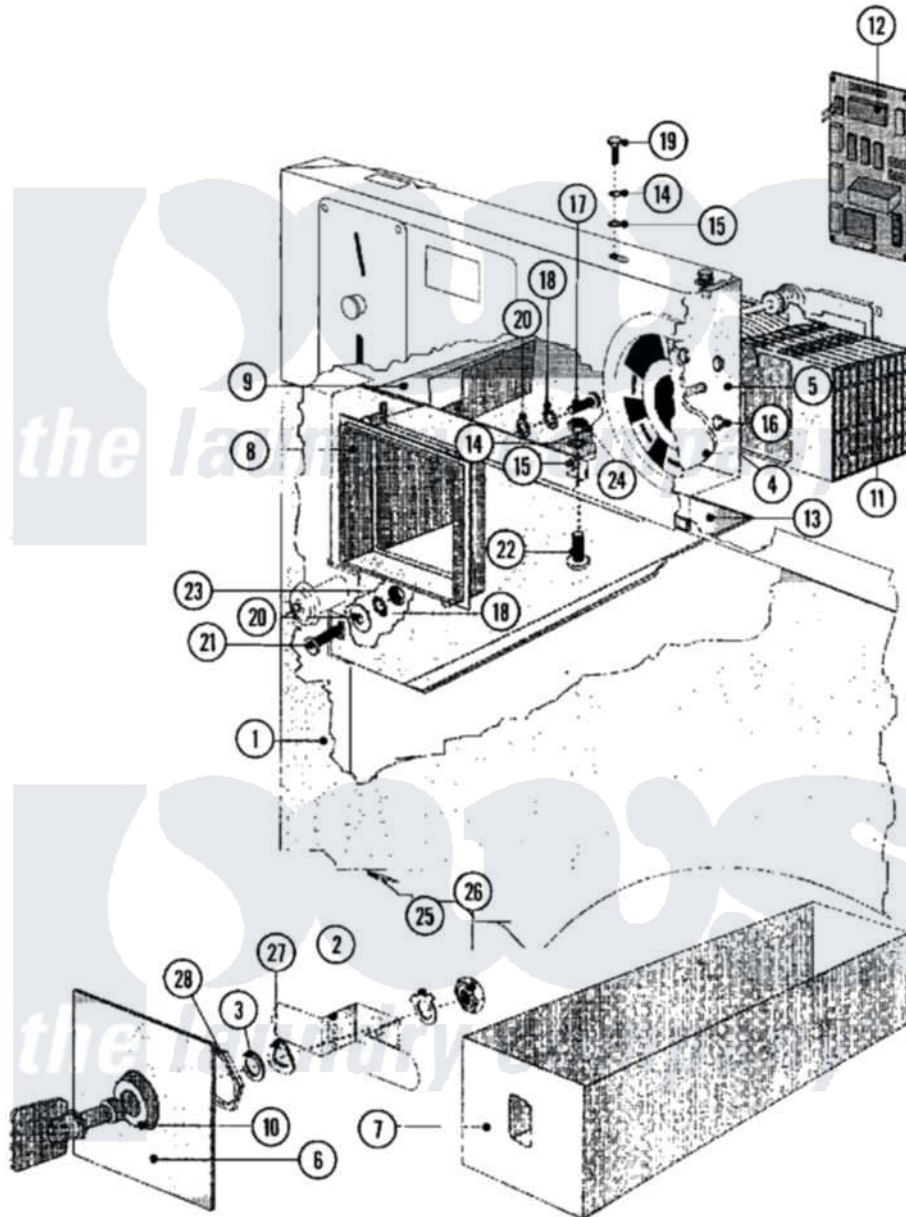

Maytag MFR50PNAVS 15 - TIMER & COIN ASSEMBLY (SERIES 11)

Maytag [Residential Maytag MFR50PNAVS Washer Parts](#) Parts Diagram 15 - TIMER & COIN ASSEMBLY (SERIES 11)
 Click on the part number to view part

| Item | Original Part Number | Replaced By | Status | Part Description |
|------|--------------------------|--------------------------|---------------|------------------------------|
| 001 | 23001320 | | | Panel, Front |
| " | NLA | | Not Available | PANEL, FRONT (SS)OPL |
| 002 | 23002879 | | | Cam, Coin Lock Box |
| 003 | 23001580 | | | Washer |
| 004 | 23001060 | | | Disc, Timer Indicator |
| 005 | 23002880 | | | Timer, Support |
| 006 | 23002881 | | | Plate, Coin Vault Ornamental |
| 007 | 23002882 | | | Box, Coin |
| 008 | 23002883 | | | Vault, Ornamental |
| 009 | 23002884 | | | Vault, Coin Lu |
| 010 | 23002885 | | | Lock, Coin Vault |
| 011 | 23001065 | | | Timer |
| " | 23002203 | | | Motor, Timer |
| " | 23002204 | | | Motor, Timer |
| 012 | 23001066 | | | Counter, Coin |
| " | 23001693 | 23001066 | | Counter, Coin |

| | | | |
|-----|--------------------------|--------------------------|-------------------------------|
| 013 | 23001502 | | Support, Coin Vault |
| 014 | 23002756 | | Lockwasher |
| 015 | 23001027 | | Washer |
| 016 | 23002886 | | Screw |
| 017 | 23002423 | 23001361 | Bolt |
| 018 | 23002111 | 23001013 | Lock Washer External Teeth M4 |
| 019 | 23002354 | 23002461 | Screw |
| 020 | 23001610 | 23002438 | Washer M4.3 |
| 021 | 23001012 | | Screw |
| 022 | NLA | Not Available | SCREW (M6X12) |
| 023 | 23002399 | 23001014 | Nut M4 |
| 024 | 23002436 | Not Available | NUT (M6) |
| 025 | NLA | Not Available | WASHER, SELF LOCKING |
| 026 | NLA | Not Available | NUT, LOCK (SMALL) |
| 027 | NLA | Not Available | WASHER, SPRING LOCK |
| 028 | NLA | Not Available | NUT, LOCK (BIG) |
| 029 | 23001038 | | Conversion Kit |
| " | 23002195 | | Pc-Pn Conversion Kit |
| " | 23002333 | | Pc To Pn Conversion |
| " | 23002334 | | Mc To MN Convers. |