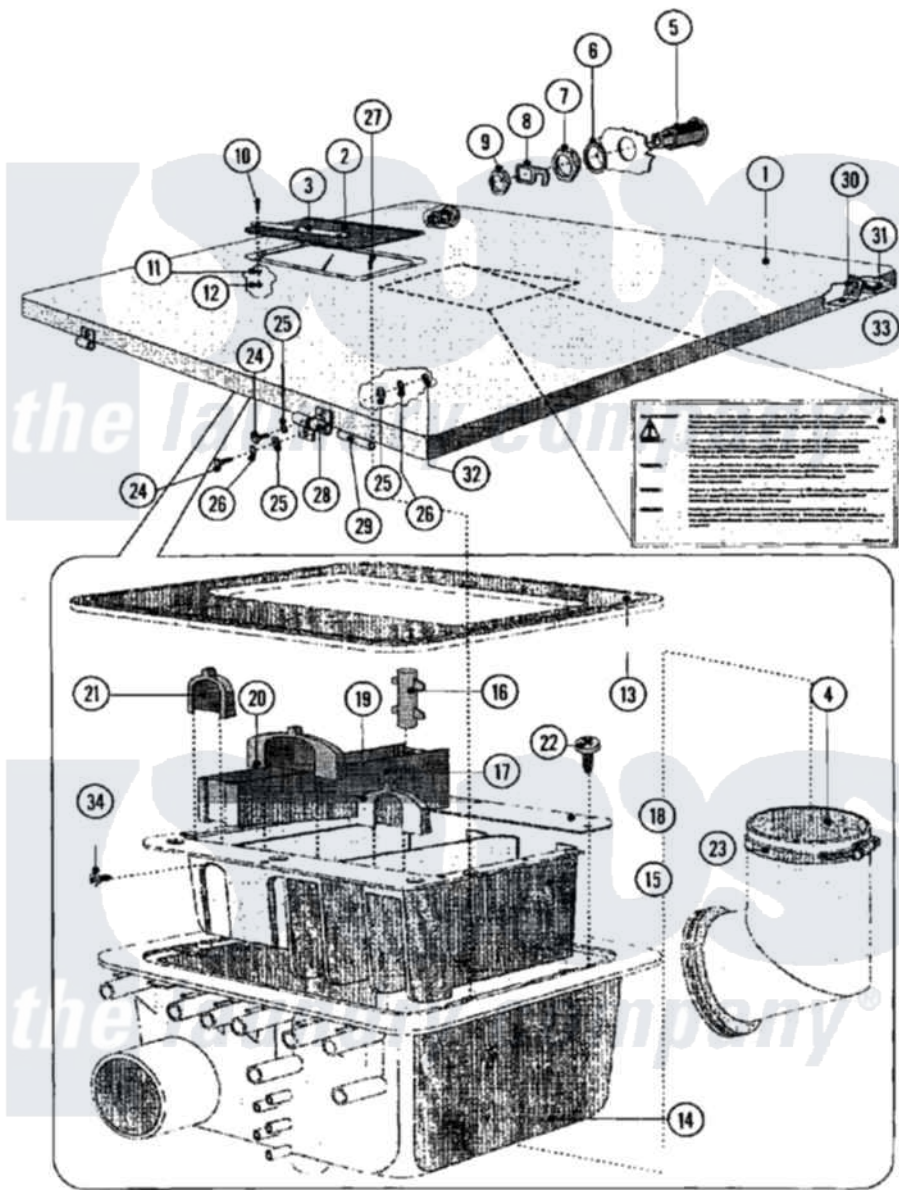

Maytag MFR50PNAVS 16 - SOAP BOX & TOP COVER ASSEMBLY(SERIES 11)

Maytag Residential Maytag MFR50PNAVS Washer Parts Parts Diagram 16 - SOAP BOX & TOP COVER ASSEMBLY(SERIES 11)

Click on the part number to view part

Item	Original Part Number	Replaced By	Status	Part Description
001	23002968	23001002		Cover, Top
002	23001003			Rubber Cover, Soap Box
003	23002893			Lath, Rubber Cover Soap Hopper
004	23001005			Rubber Hose, Soap Box
005	23001006			Lock, Top Panel
"	23002673			Key-Top Panel
006	23001007			Washer M21x27x1
007	23001008			Nut, Lock
008	23001009			Hook, Lock
"	23001010			Hook, Lock
009	23001011			Nut
010	23001012			Screw
011	23001636	23002674		Spring, Lock Washer
012	23002652			Nut

013	23001015		Rubber Seal, Soap Box
014	23001016		External Soap Hopper
015	23001017		Soap Hopper Insert
016	23001018		Syphon Hose
017	23001019		Fabric Softner Insert
018	23001020		Insert Retainer
019	23001021		Prewash Diverter
020	23001022		Mainwash Diverter
021	23001023		Fabric Softner Diverter
022	23001024	23003782	Screw 3 Stainless Steel Lu
023	23001025		Clamp, Hose
024	23002462		Screw Lu
025	23001027		Washer
026	23002756		Lockwasher
027	23002894	23003484	Screw
028	23001030		Hinge, Top Cover
029	23001031		Shaft, Hinge
030	23001032		Spring Clip
031	23001033		Rivets, Blind Lu
032	23002436	Not Available	NUT (M6)
033	23001550		Sticker, Service Warning
034	NLA	Not Available	SCREW, SLOTTED (PAN HEAD)