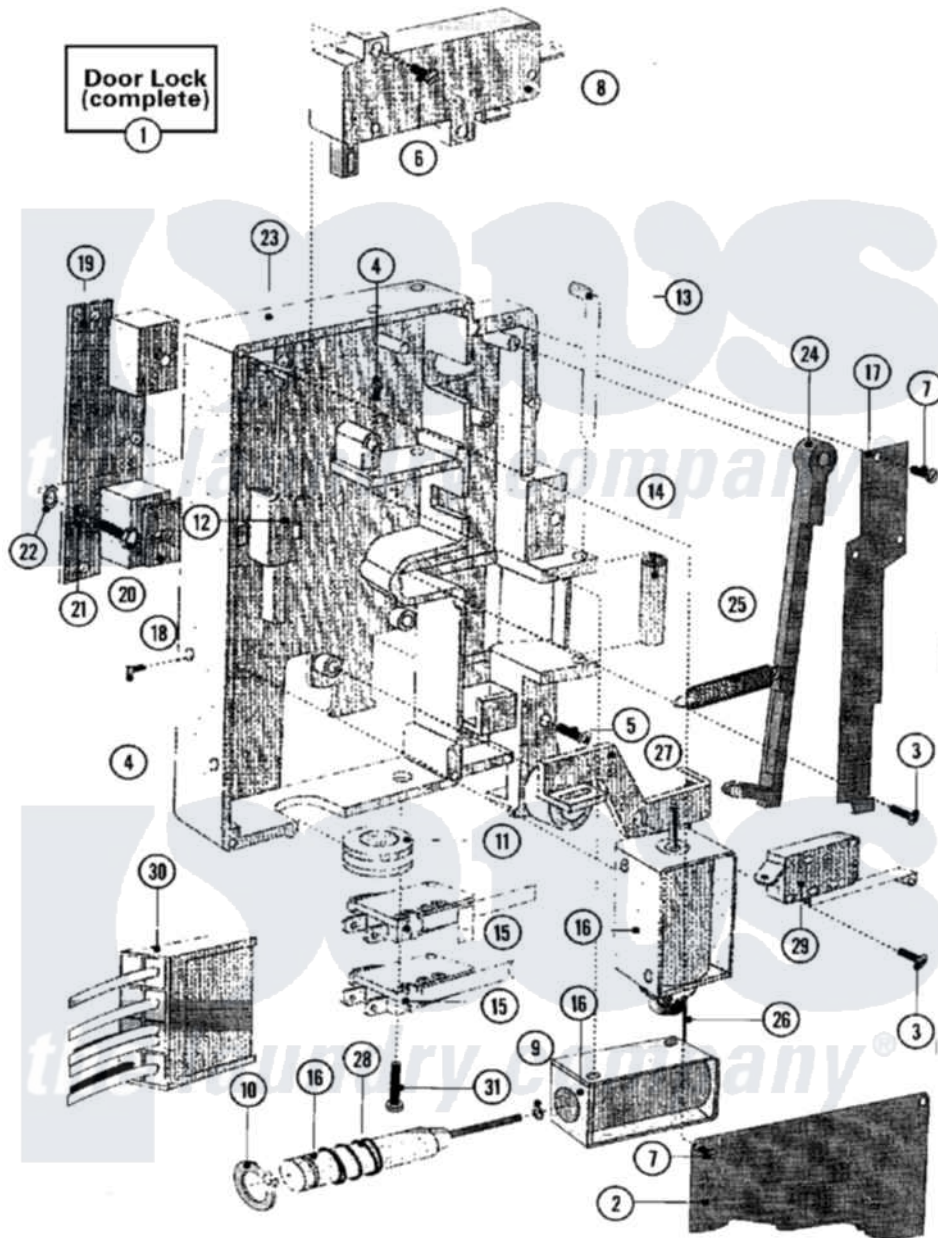

Maytag MFR50PNAVS 17 - DOOR LOCK ASSEMBLY (SERIES 11)

Maytag Residential Maytag MFR50PNAVS Washer Parts Parts Diagram 17 - DOOR LOCK ASSEMBLY (SERIES 11)

Click on the part number to view part

Item	Original Part Number	Replaced By	Status	Part Description
001	23003679			Door Latch Complete
"	Y23002897			Door Lock Assembly
002	23001130			Plate, Cover
003	23001131			Screw
004	23001132			Screw
005	23001133			Screw
006	23001070			Screw
007	23001134			Bolt
008	23001135			Bimetal, Actuator
009	23001136			Washer
010	23001137			Ring, Retaining
011	23001138			Bushing, Cable Passage
012	23001140			Small Lock Hook
013	23001142			Retainer, Lock Tube
014	23001143			Tube, Lock
015	23001144			Microswitch, Lever

016	23001146		Coil
"	23001147		Coil
017	23001149		Leaf Spring, Latch Bar
018	23001155	23001368	Shim, Hinge Base
019	23001156		Spacer, Lock
020	23002353	23001157	Bolt
021	23002130	23001158	Lockwasher
022	23001159		Washer Lu
023	Y23002898		Ground, Plate Lock
024	23002899		Handle, Locking Part
025	23002900		Spring, Locking Part
026	23002901	23001152	Cord, Emergency Opening
027	NLA	Not Available	LEVEL, OPENING
028	23002903		Spring, Locking Part
029	23002337		Microswitch, Lever
030	23002904		Wiring, Door Lock
"	23002905		Wiring Harness, Doorlock
031	23002906		Screw