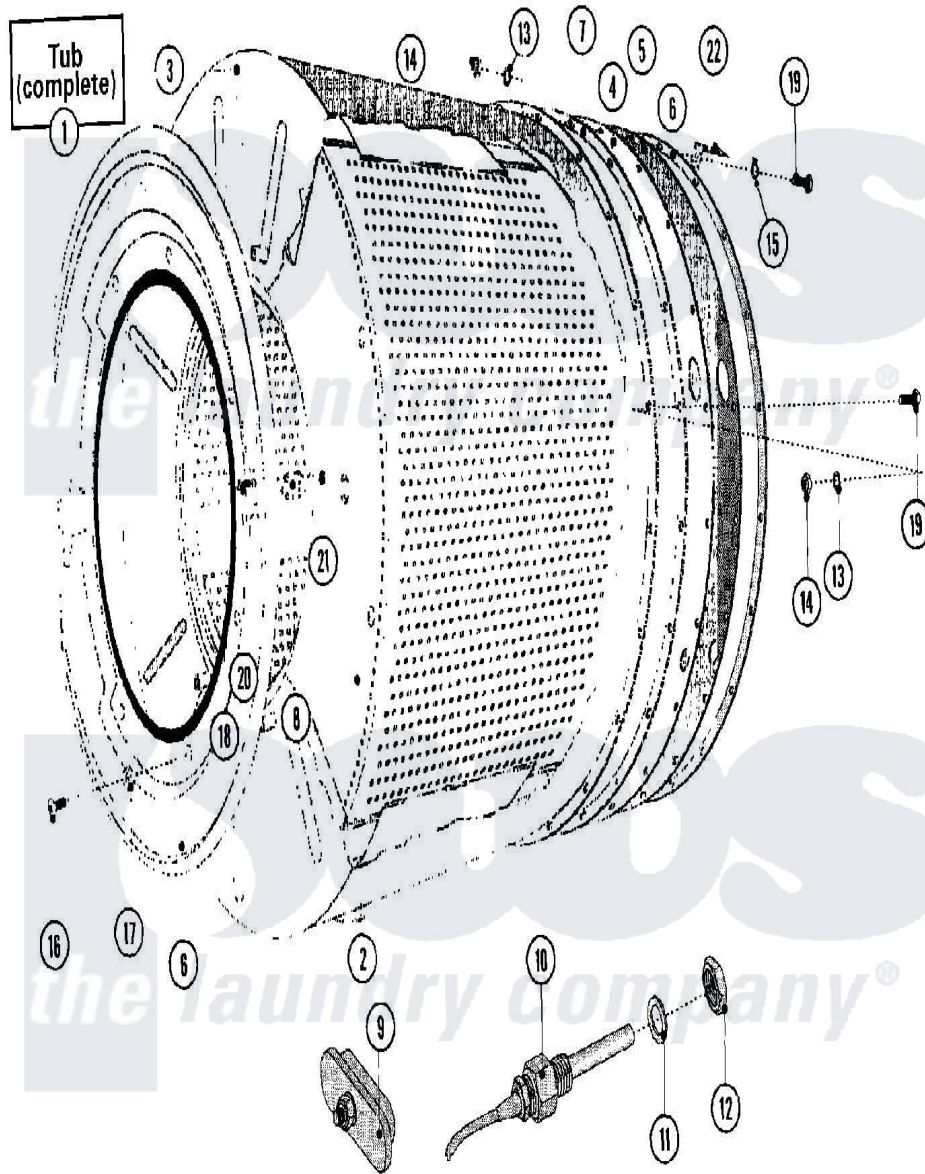

Maytag MFR50PNAVS 21 - BASKET & OUTER SHELL ASSEMBLY(SERIES 11)

Maytag Residential Maytag MFR50PNAVS Washer Parts Parts Diagram 21 - BASKET & OUTER SHELL ASSEMBLY(SERIES 11)

Click on the part number to view part

Item	Original Part Number	Replaced By	Status	Part Description
001	NLA		Not Available	TUB (COMPLETE)
002	23003818			Drum And Shaft Mfr 50
003	23002971			Shell, Outer
004	23001194			Backplate
"	NLA		Not Available	PLATE, BASE
005	23001196			Backplate
"	23003981			Bearing Housing Stud 14mm
006	23001198			Shield
007	23001199			Gasket, Rear Shell
008	23001200			Hinge, Mirco Switch
009	23001594			Heating Element Hole Plug
010	23001592			Adaptor
011	23002179			Washer Nut M14
012	23002936			Temperature, Sensor Holder, Nut M14

013	23002358		LOCK WASHER M8
014	23001607	23001266	Nut M8
015	23001203		Washer
016	23002617	23001777	Screw, Drive
017	23001204		Washer, Finishing
018	23001088	23002473	Rubber, Protective
019	23002847	23001205	Bolt
020	23001089		Screw
021	23001055	23001014	Nut M4
022	23001206		Bracket, Motor Harness