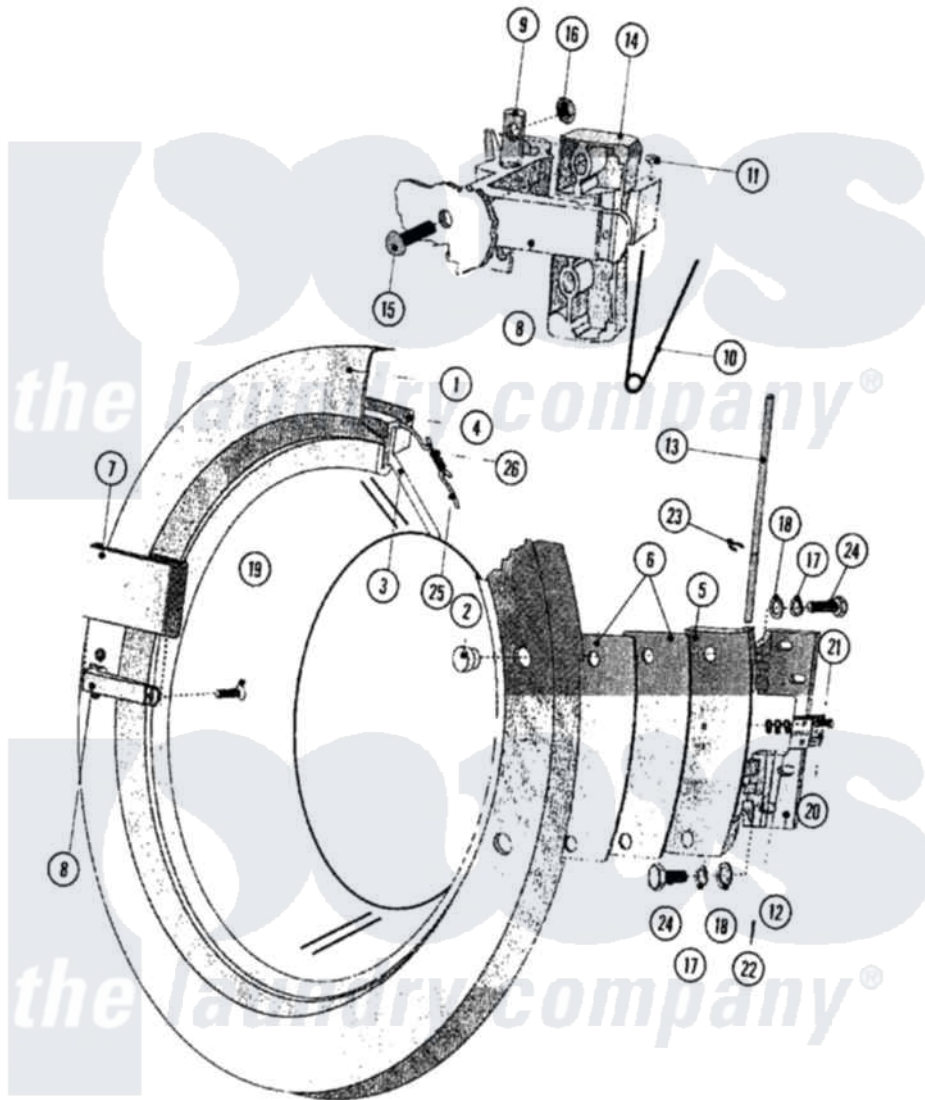

Maytag MFR50PNAVS 22 - DOOR (SERIES 11)

Maytag Residential Maytag MFR50PNAVS Washer Parts Parts Diagram 22 - DOOR (SERIES 11)
 Click on the part number to view part

Item	Original Part Number	Replaced By	Status	Part Description
001	23001161			Ring, Door
002	23001162			Nut, Ornamental
003	23001163			Glass, Door
004	23001164			Gasket, Door Glass
005	23001165			Plate, Hinge
006	23001166			Shim, Hinge Plate
007	12001889			Kit, Door HANdle Assembly HANdle Front And Back Included
"	23001510	12001889		Kit, Door HANdle Assembly HANdle Front And Back Included
008	23003634			Lever, Door
"	NLA		Not Available	LEVER, HANDLE
009	23001168			Door Handle Pivot Pin
010	23001169			Spring, Handle Lever
011	23001057	23002499		Spring Retaining Clip
012	23001171			Base, Hinge

013	23001172		Shaft, Door Hinge
014	23001173		Handle, Lever Plate
015	23002937		Screw
016	23001176	23001312	Mut M6
"	23002280		Nut M6
017	23002130	23001158	Lockwasher
018	23001643	23002424	Washer M6.4
019	23001177		Screw
"	23002617	23001777	Screw, Drive
020	23001178		Microswitch, Activating Plate
021	23001178		Microswitch, Activating Plate
022	23001781	23001179	Screw
023	23001708		Washer
024	23001181		Ring, Retaining
025	23002279	23002462	Screw Lu
026	23002279	23002462	Screw Lu
027	23001185		Doorseal, Tension Ring
028	23001186		Doorspring, Tension Spring