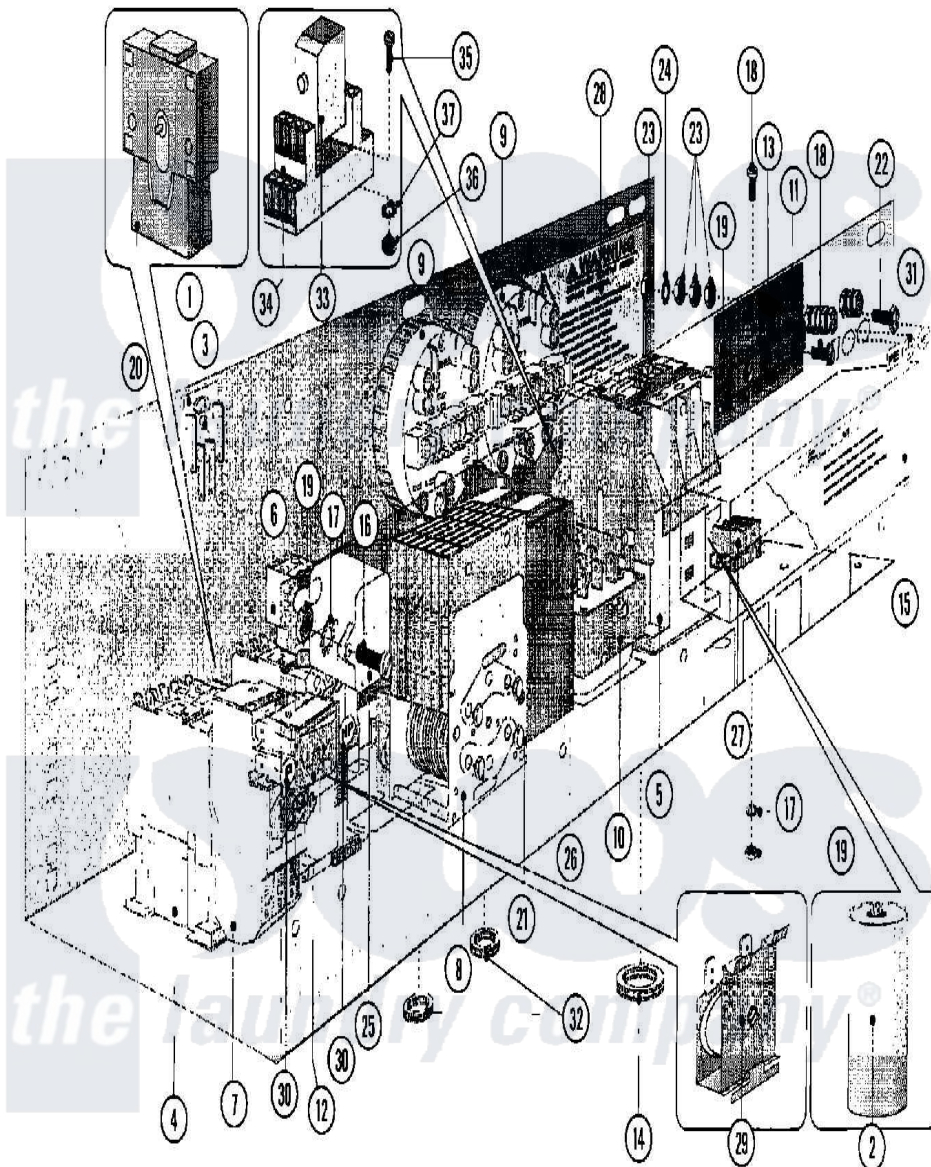

Maytag MFR50PNAVS 24 - ELECTRICAL COMPONENTS (SERIES 11)

Maytag [Residential Maytag MFR50PNAVS Washer Parts](#) Parts Diagram 24 - ELECTRICAL COMPONENTS (SERIES 11)

[Click on the part number to view part](#)

Item	Original Part Number	Replaced By	Status	Part Description
001	23001094			Bridge, Rectifier
002	23001096			Capacitor
"	23001098			Capacitor
003	23001099			Socket, Pc Board Socket
004	23001100	23003750		Frequency Inverter Contactor
"	23001101	23003751		Contactors Lc1 D12
005	23001102			Contactors
"	23001103			Contactors
"	23001340			Contactors
006	23001104			Auxiliary Contact
007	23001105	23003761		Overload Relay LR2D
"	23001106			Relay, Thermal Overload
"	23001108			Relay, Thermal Overload
"	23002101	23003757		Overload Relay 5.5-8A
008	23001110			Timer, Reversing
009	23001111	23001513		Switch, Water Level