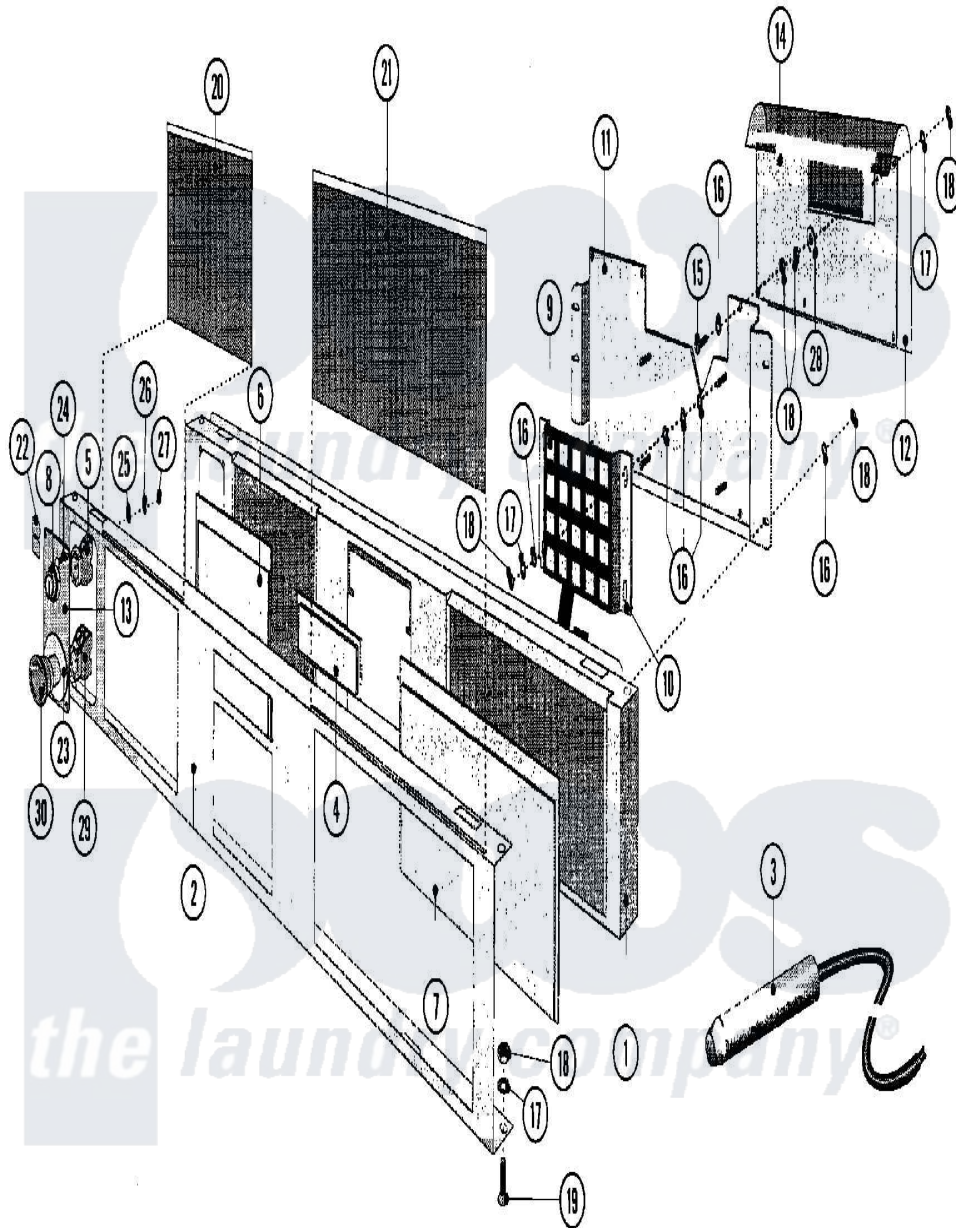

Maytag MFR50PNAVS 25 - CONTROL PANEL (PN MODELS SERIES 11)

Maytag Residential Maytag MFR50PNAVS Washer Parts Parts Diagram 25 - CONTROL PANEL (PN MODELS SERIES 11)

Click on the part number to view part

Item	Original Part Number	Replaced By	Status	Part Description
001	23002942			Panel, Control
002	NLA		Not Available	FASCIA
003	23001073			Sensor, Temperature
004	23002163			Hole, Inspection
005	23001076			Contract Block
006	NLA		Not Available	PLEXI, INSERT CARD INSTRUCTION
007	NLA		Not Available	PLEXI, INSERT CARD PROGRAM
008	23001082	12001896		Kit- Key S
009	23001692			Keyboard
010	23002946			Plate, Fixation Plate
011	23002947			Plate, Electronic Board Fixati
012	NLA		Not Available	COVER, PLASTIC
013	NLA		Not Available	PLATE, INSERT (MANUAL)
014	23002949	23002201		Microprocessor

015	23002398	23001089	Screw
016	23001056		Ring, Shaft Locking
017	23002426	23002950	Lock Washer M4
018	23002399	23001014	Nut M4
019	23001090		Screw
020	BLANK	Not Available	INSTRUCTIONS, CARD
021	BLANK	Not Available	CARD, INSERT
022	NLA	Not Available	STICKERS, PROGRAMMING KEY
023	23002330	Not Available	LABEL, CENTRAL STOP
024	23001064		Screw, Ornamental
025	23002174	23003654	Washer M3.2
026	23002865	23001054	Washer, Locking
027	23002399	23001014	Nut M4
028	23002951		Washer, Fiber
029	23002331		Contact, Central Stop
030	23002332		Knob, Central Stop