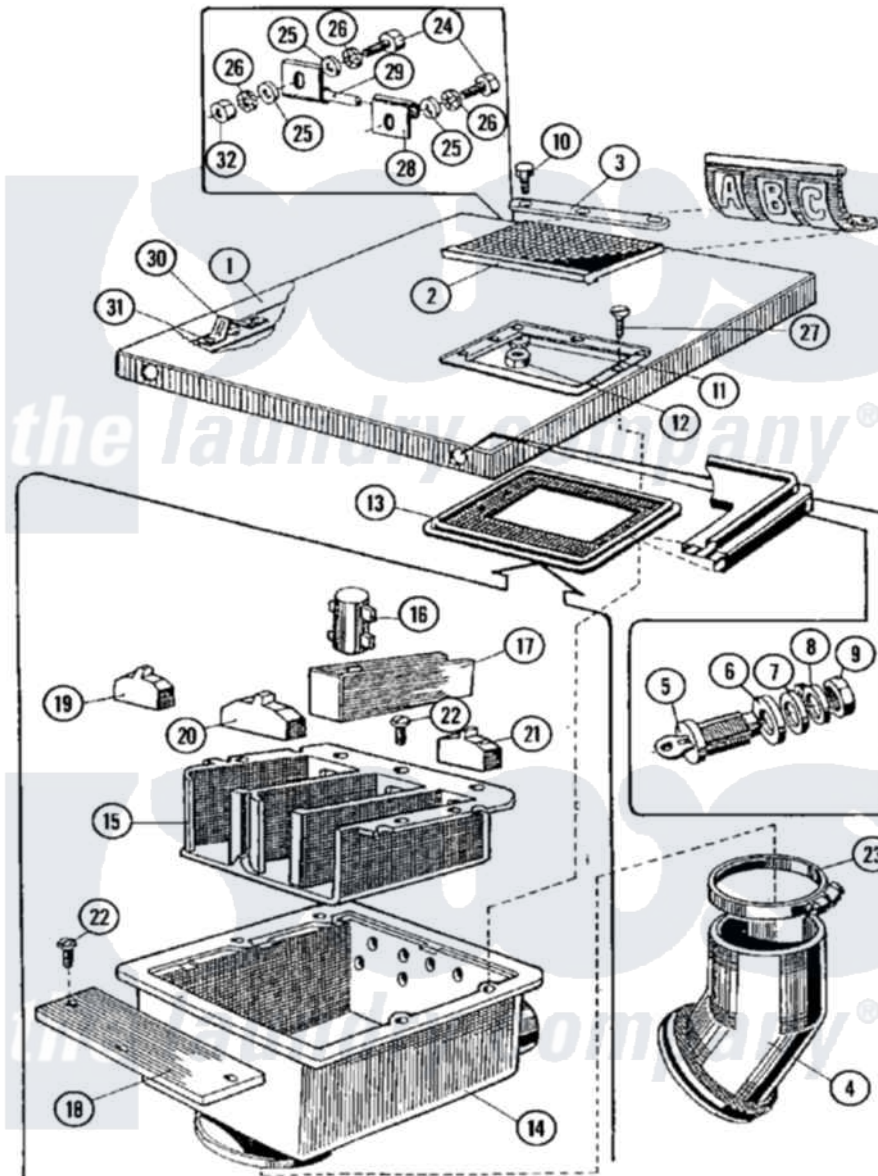

Maytag MFR50PNBVS 01 - SOAP BOX & TOP COVER ASSEMBLY

Maytag [Residential Maytag MFR50PNBVS Washer Parts](#) Parts Diagram 01 - SOAP BOX & TOP COVER ASSEMBLY
 Click on the part number to view part

Item	Original Part Number	Replaced By	Status	Part Description
001	23002968	23001002		Cover, Top
002	23002893			Lath, Rubber Cover Soap Hopper
003	23001004			Clamp, Soap Box Cover
004	23001005			Rubber Hose, Soap Box
005	23001006			Lock, Top Panel
006	23001007			Washer M21x27x1
007	23001008			Nut, Lock
008	23001009			Hook, Lock
"	23001010			Hook, Lock
009	23001011			Nut
010	23001012			Screw
011	23001636	23002674		Spring, Lock Washer
012	23001014			Nut M4
013	23001015			Rubber Seal, Soap Box
014	23001016			External Soap Hopper
015	23001017			Soap Hopper Insert

016	23001018		Syphon Hose
017	23001019		Fabric Softner Insert
018	23001020		Insert Retainer
019	23001021		Prewash Diverter
"	23002318		Screw, Pan Head
020	23001022		Mainwash Diverter
021	23001023		Fabric Softner Diverter
022	23001024	23003782	Screw 3 Stainless Steel Lu
023	23001025		Clamp, Hose
024	23001307	23002462	Screw Lu
025	23001027		Washer
026	23001028	23002756	Lockwasher
027	23001029	23003484	Screw
028	23001030		Hinge, Top Cover
029	23001031		Shaft, Hinge
030	23001032		Spring Clip
031	23001033		Rivets, Blind Lu
032	23001034	Not Available	NUT (M6)
033	23001550		Sticker, Service Warning