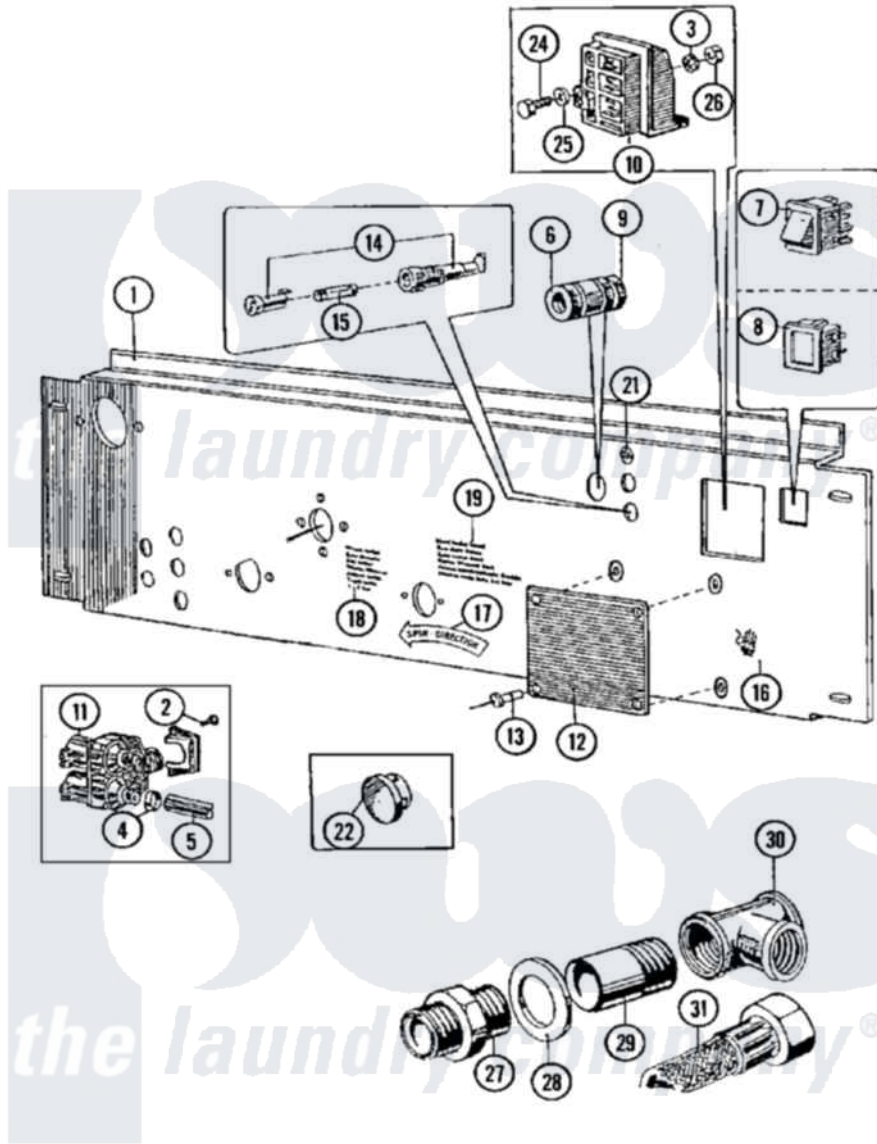

Maytag MFR50PNBVS 02 - WATER VALVE & REAR PANEL

Maytag [Residential Maytag MFR50PNBVS Washer Parts](#) Parts Diagram 02 - WATER VALVE & REAR PANEL
 Click on the part number to view part

Item	Original Part Number	Replaced By	Status	Part Description
001	23001339	23002455		Nut, Rapid
"	23001503			Panel, Valve
002	23001361			Bolt
003	23001013			Lock Washer External Teeth M4
004	23001506	596669		Clamp, Manifold
005	23001507			Waterhose
006	23001450			Swivel
007	23001529			Button
008	23001452			Square Plug
009	23001453			Nut, Swivel
010	23001454			Block, Terminal Connection
011	23001455			Valve, Two Way
"	23001522			Screw
"	NLA		Not Available	VALVES, PLATE
012	23001460			Plate, Identification
013	23001461			Rivets, Blind

014	23001462		Holder, Fuse
015	23001508		Fuse
016	23001465		Sticker, Electricity Warning
017	23001468		Sticker, Spin Direction
018	23001469		Sticker, Hot Water
019	23001471		Sticker, Cold Soft Water
020	23001509		Sticker, Pipe Thread
021	NLA	Not Available	STICKER (1A)
022	NLA	Not Available	PLUG, LIQUID SOAP OPENING
023	23001477		Adapter
024	NLA	Not Available	SCREW (M 4 X 16 BRASS)
025	NLA	Not Available	WASHER (DIA. 9 X 4.3 X 0.8)
026	23001481	23001014	Nut M4
027	23001482		Connection
028	23001483		Washer
029	23001484		Extension, Brass Pipe Thread
030	23001485		Tee, 3/4" Pipe Thread
031	23001523		North American, Hose