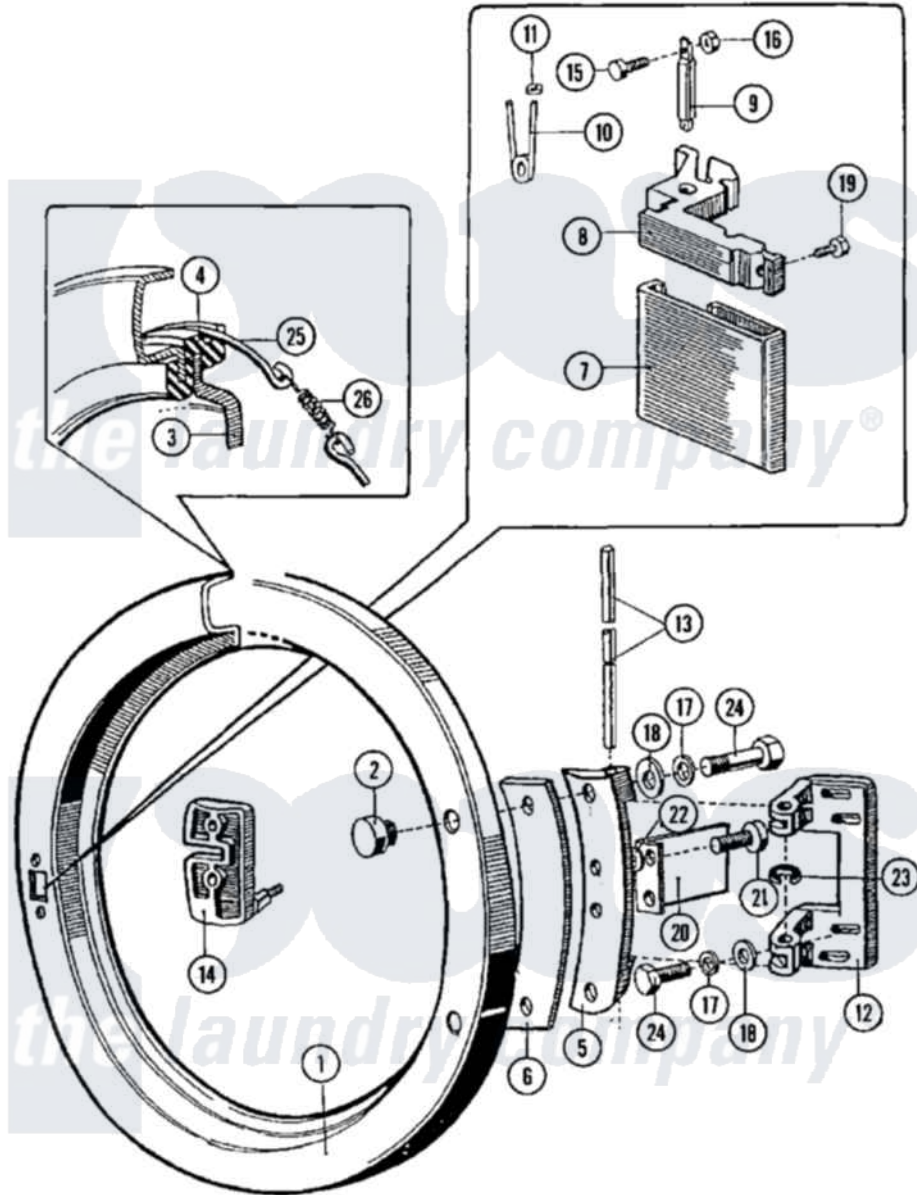

# Maytag MFR50PNBVS 04 - DOOR

Maytag [Residential Maytag MFR50PNBVS Washer Parts](#) Parts Diagram 04 - DOOR  
 Click on the part number to view part

| Item | Original Part Number     | Replaced By              | Status | Part Description   |
|------|--------------------------|--------------------------|--------|--|
| 001  | <a href="#">23001161</a> |                          |        | Ring, Door   |
| 002  | <a href="#">23001162</a> |                          |        | Nut, Ornamental  |
| 003  | <a href="#">23001163</a> |                          |        | Glass, Door  |
| 004  | <a href="#">23001164</a> |                          |        | Gasket, Door Glass   |
| 005  | <a href="#">23001165</a> |                          |        | Plate, Hinge   |
| 006  | <a href="#">23001166</a> |                          |        | Shim, Hinge Plate  |
| 007  | <a href="#">12001889</a> |                          |        | Kit, Door HANdle Assembly<br>HANdle Front And Back<br>Included |
| "    | 23003631                 | <a href="#">12001889</a> |        | Kit, Door HANdle Assembly<br>HANdle Front And Back<br>Included |
| 008  | <a href="#">23003633</a> |                          |        | Lever, Door  |
| 009  | <a href="#">23001168</a> |                          |        | Door Handle Pivot Pin  |
| 010  | <a href="#">23001169</a> |                          |        | Spring, Handle Lever   |
| 011  | 23001057                 | <a href="#">23002499</a> |        | Spring Retaining Clip  |
| 012  | <a href="#">23001171</a> |                          |        | Base, Hinge  |
| 013  | <a href="#">23001172</a> |                          |        | Shaft, Door Hinge  |