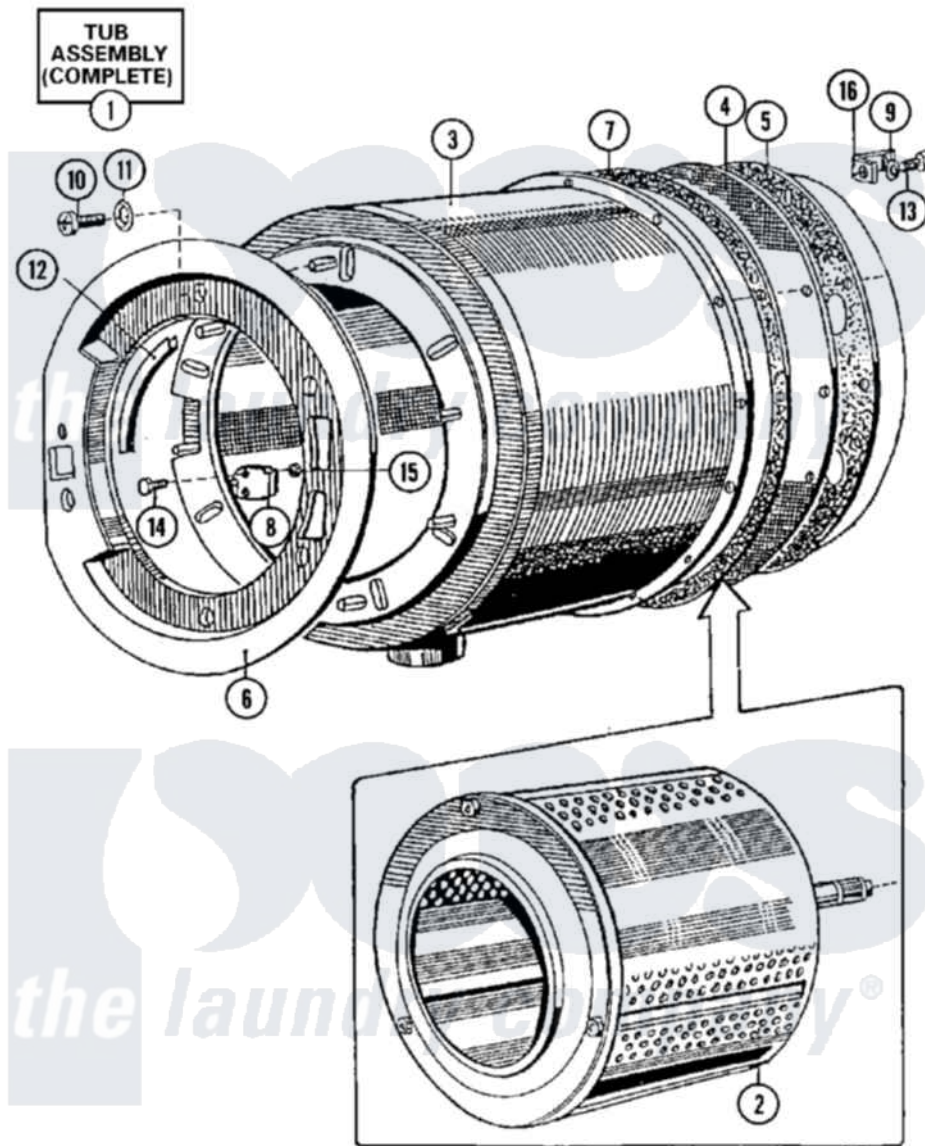

Maytag MFR50PNBVS 05 - BASKET & OUTER SHELL ASSEMBLY

Maytag Residential Maytag MFR50PNBVS Washer Parts Parts Diagram 05 - BASKET & OUTER SHELL ASSEMBLY
 Click on the part number to view part

Item	Original Part Number	Replaced By	Status	Part Description
001	NLA		Not Available	TUB (COMPLETE)
002	23001190	23003818		Drum And Shaft Mfr 50
003	23001192	23002971		Shell, Outer
004	23001194			Backplate
005	23001196			Backplate
"	23003981			Bearing Housing Stud 14mm
006	23001198			Shield
007	23001199			Gasket, Rear Shell
008	23001200			Hinge, Mirco Switch
009	23001203			Washer
010	23001177			Screw
011	23001204			Washer, Finishing
012	23001088	23002473		Rubber, Protective
013	23001205			Bolt
014	23001089			Screw
015	23001055	23001014		Nut M4