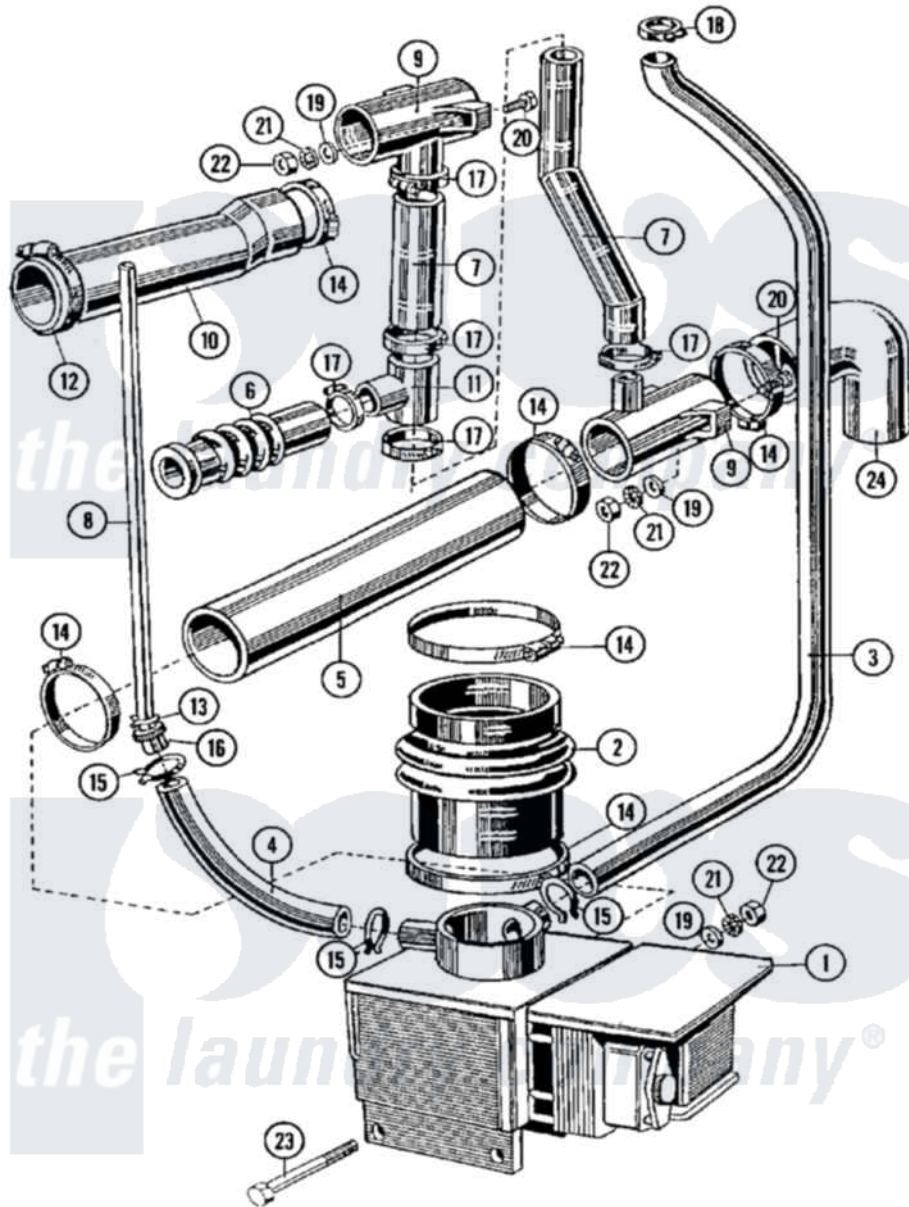

Maytag MFR50PNBVS 10 - DRAIN & HOSE ASSEMBLY

Maytag Residential Maytag MFR50PNBVS Washer Parts Parts Diagram 10 - DRAIN & HOSE ASSEMBLY
 Click on the part number to view part

Item	Original Part Number	Replaced By	Status	Part Description
001	23001244			Valve, Drain
"	23002321			Motor, Drain
002	23001245			Tub To Drain Hose
003	23001246			Lower Pressure Switch Hose
004	23001247			Hose, Air Dome
005	23001248			Hose, Drain
006	23001250			Corrugated Vent Hose
007	23001251			Lower Overflow Hose
008	23001252			Upper Pressure Switch Hose
009	23001253			Tee, Drain
010	23001254	23004241		Hopper To T-Hose
011	23001255			Tee, Overflow Hose
012	23001256	34001289		Clamp, Hose
013	23001257	596669		Clamp, Manifold
014	23001258	696392		Hose Clamp
015	23001259			Clamp, Corbin

016	23001260		Pressure Switch Hose Fitting
017	23001261	616099	Clamp
018	23001262	616099	Clamp
019	23001263		Washer
020	23001264		Bolt M8x20
021	23001265		Washer
022	23001266		Nut M8
023	23001267	23002908	Screw
024	23001268	23002015	Elbow