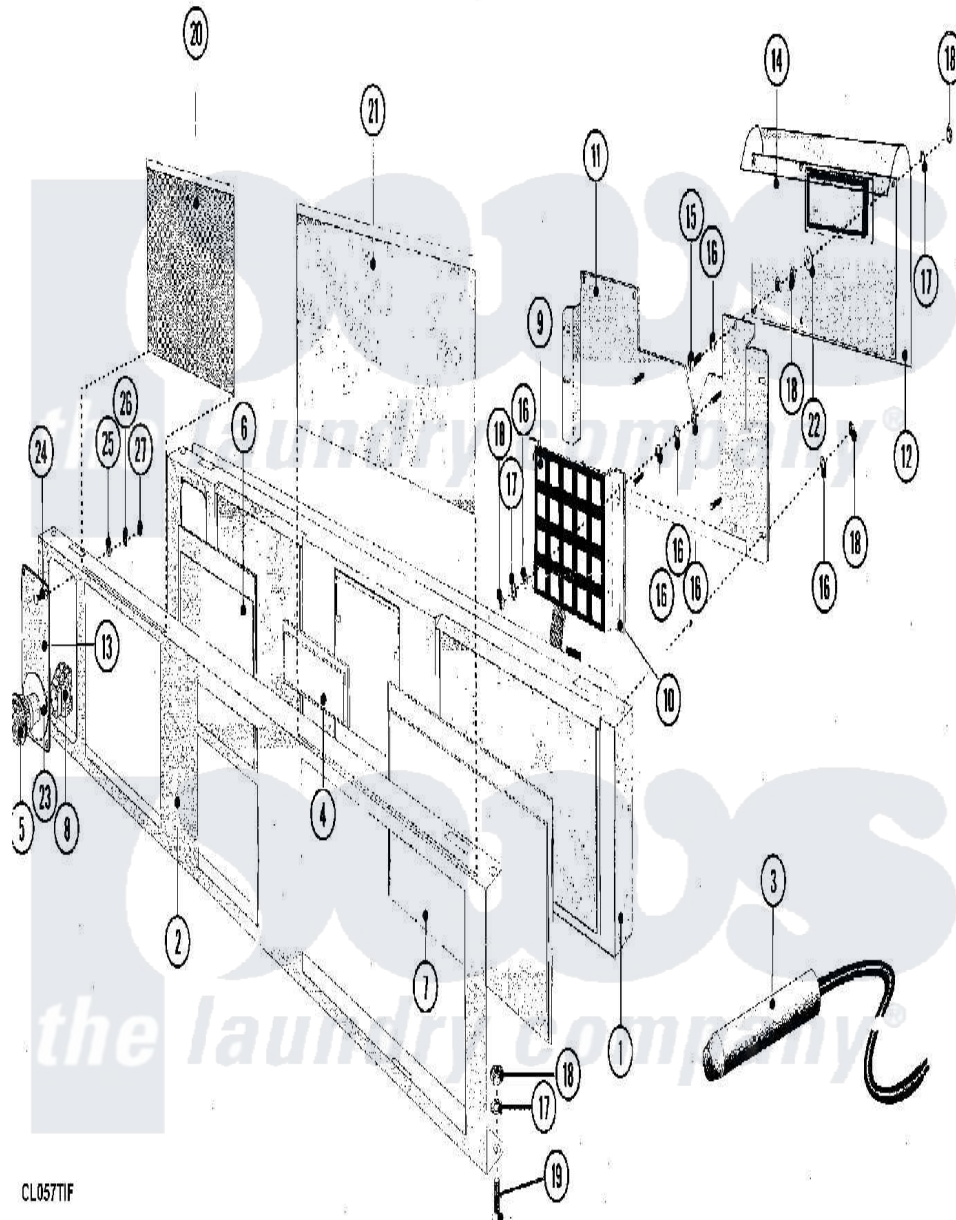

Maytag MFR50PNBVS 11 - CONTROL PANEL

CL057TIF

Maytag Residential Maytag MFR50PNBVS Washer Parts Parts Diagram 11 - CONTROL PANEL
 Click on the part number to view part

Item	Original Part Number	Replaced By	Status	Part Description
001	23002942			Panel, Control
002	NLA		Not Available	FASCIA
003	23001073			Sensor, Temperature
004	23002163			Hole, Inspection
005	23002332			Knob, Central Stop
006	NLA		Not Available	PLEXI, INSERT CARD INSTRUCTION
007	NLA		Not Available	PLEXI, INSERT CARD PROGRAM
008	23002331			Contactor, Central Stop
009	23001692			Keyboard
010	23002946			Plate, Fixation Plate
011	23002947			Plate, Electronic Board Fixati
012	NLA		Not Available	COVER, PLASTIC
013	NLA		Not Available	PLATE, INSERT (MANUAL)
014	23002201			Microprocessor
"	23003742	23003741		Controller, Apl283a V1.07

"	23003743	23003741	Controller, Apl283a V1.07
015	23002398	23001089	Screw
016	23001056		Ring, Shaft Locking
017	23002426	23002950	Lock Washer M4
018	23002399	23001014	Nut M4
019	23001090		Screw
020	BLANK	Not Available	INSTRUCTIONS, INSERT CARD
021	BLANK	Not Available	PROGRAMS, INSERT CARD
022	23002951		Washer, Fiber
023	23002330	Not Available	LABEL, CENTRAL STOP
024	23001064		Screw, Ornemental
025	23002174	23003654	Washer M3.2
026	23002865	23001054	Washer, Locking
027	23002399	23001014	Nut M4