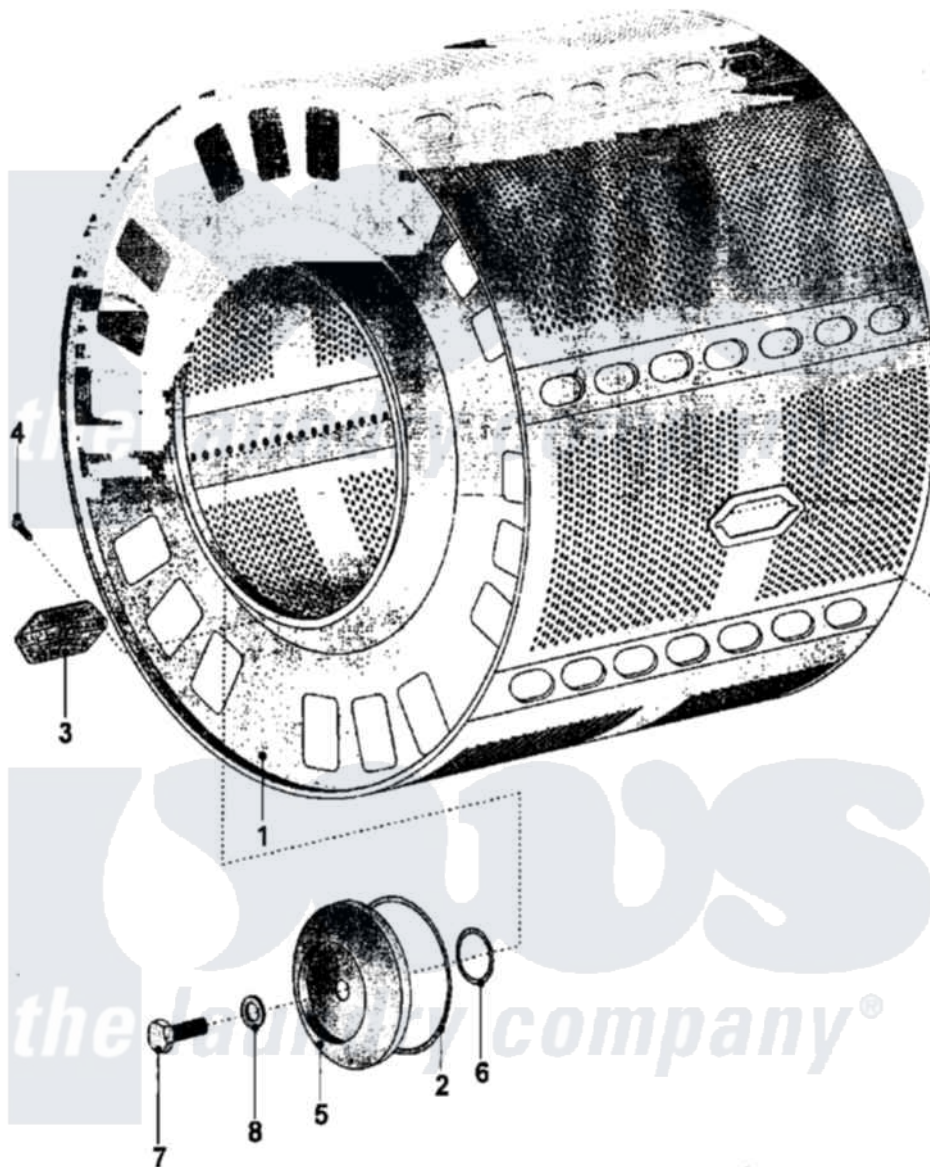

Maytag MFS100PAVS 05 - DRUM

Maytag [Residential Maytag MFS100PAVS Washer Parts](#) Parts Diagram 05 - DRUM
 Click on the part number to view part

Item	Original Part Number	Replaced By	Status	Part Description
001	23002615			Washing Drum 100LB
002	23002622			O-Ring
003	23002259			Cover
004	23002617	23001777		Screw, Drive
005	23002618			Washer
006	23002619			O-Ring
007	23002620			Bolt, 30mm x 80mm, SS
008	23002621			Washer