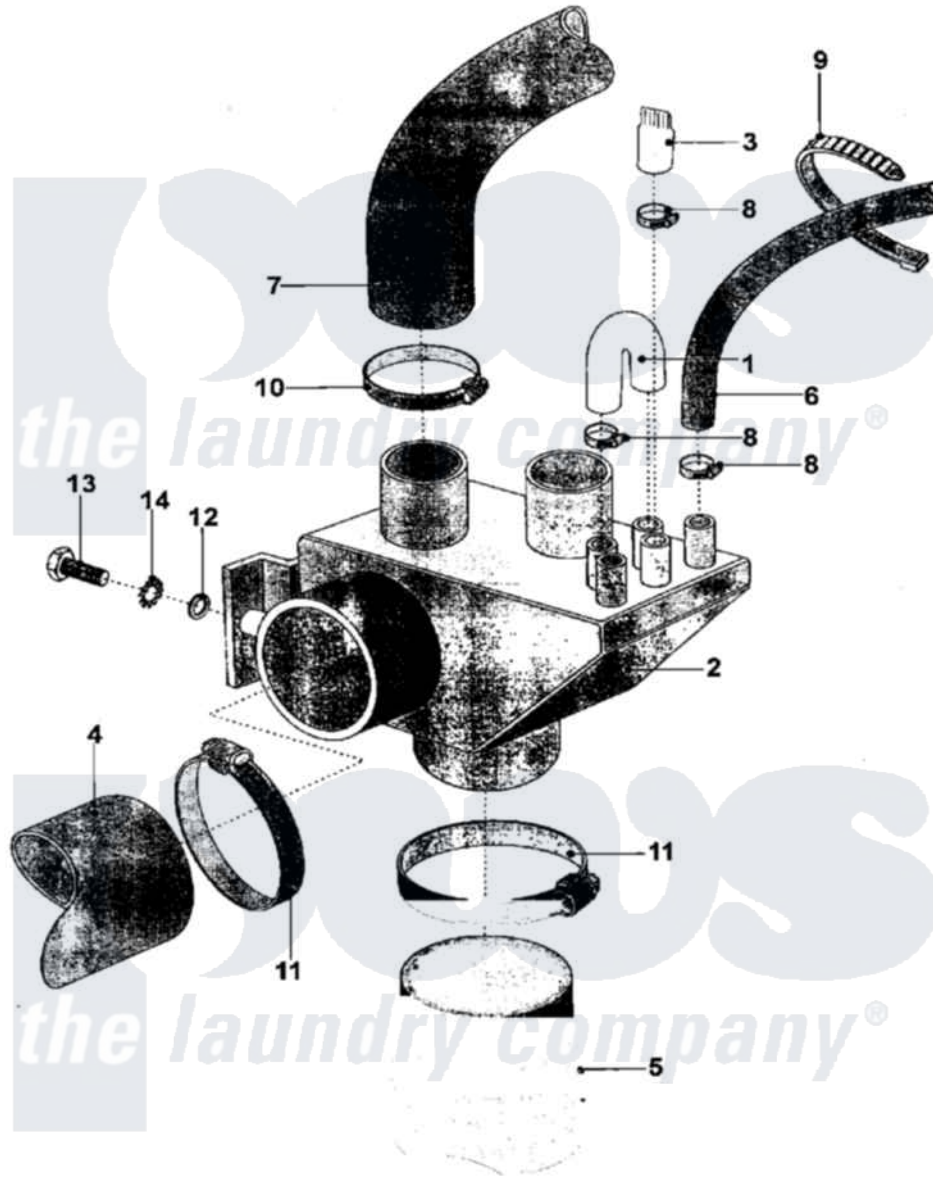

Maytag MFS100PAVS 12 - FILLING SYSTEM

Maytag Residential Maytag MFS100PAVS Washer Parts Parts Diagram 12 - FILLING SYSTEM
 Click on the part number to view part

Item	Original Part Number	Replaced By	Status	Part Description
001	23001459			Liquid Soap, Hose
002	23002752			Mixer
003			Not Available	
004	23001589			Tube, Soap Box
005	23002754			Hose
006			Not Available	
007	23002755			Hose
008	23001506	596669		Clamp, Manifold
009	NLA		Not Available	SCREW (M3X22)
010	23001261	616099		Clamp
011	23001256	34001289		Clamp, Hose
012	23002438			Washer M4.3
013	23002463			Screw
014	23002756			Lockwasher