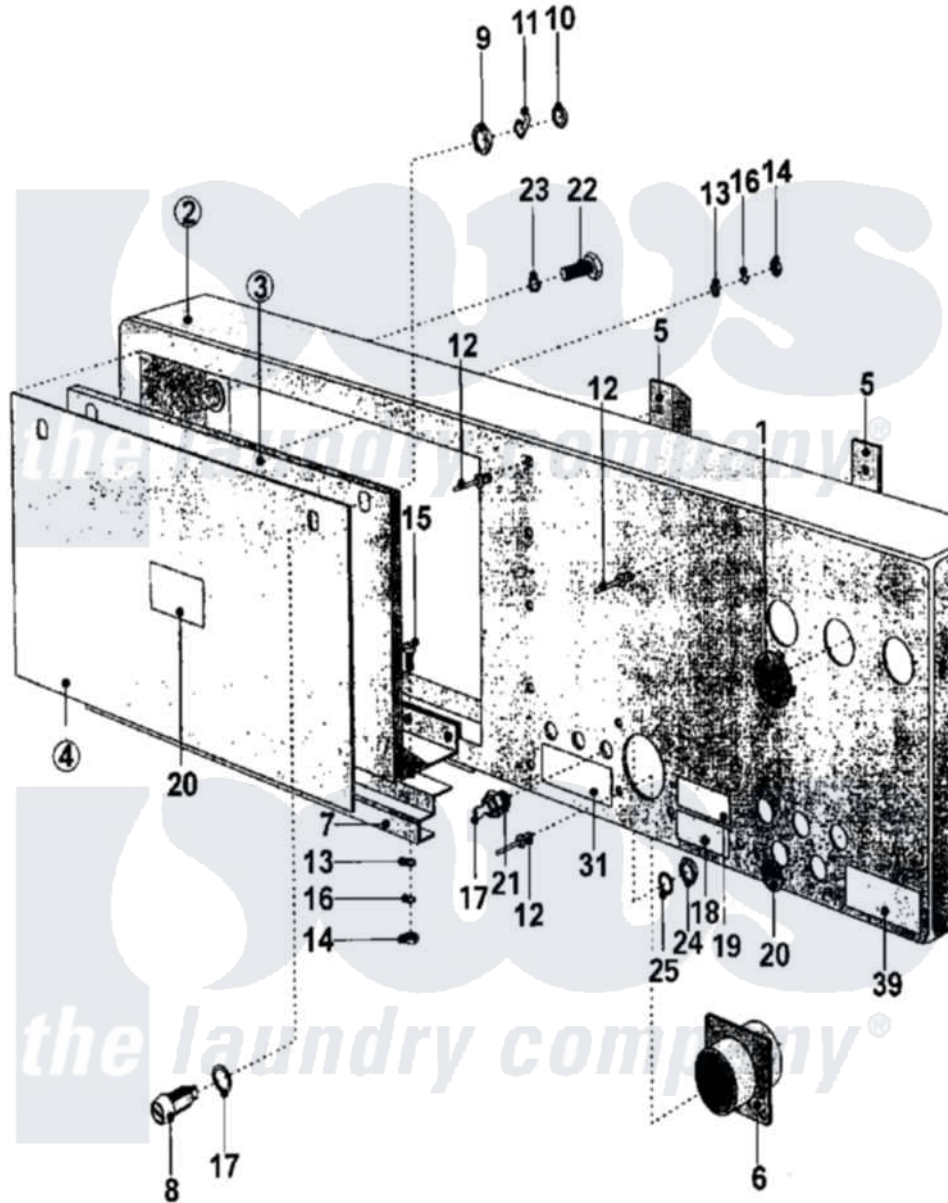

Maytag MFS100PAVS 14 - REAR PANEL

Maytag [Residential Maytag MFS100PAVS Washer Parts](#) Parts Diagram 14 - REAR PANEL
 Click on the part number to view part

Item	Original Part Number	Replaced By	Status	Part Description
001	23002795			Plug
002	23002783			Panel, Rear
003	23002784			Cover, Rear Panel
004	23002785			Plate, Panel Cover
005	23002786			Frame, Pumps
006	23002787			Vent, Rear Panel
007	23002766			Support, Plate
008	23001583			Device, Locking
009	23001008			Nut, Lock
010	23001011			Nut
011	23002451			Pawl
012	NLA		Not Available	RIVET/CRANK (4 X 7.5)
013	23001610	23002438		Washer M4.3
014	23002399	23001014		Nut M4
015	23002423	23001361		Bolt
016	23002400			Washer

017	23002788		Head, Greasing
018	23002053		Label, Warning Vent Out
019	NLA	Not Available	PLATE (PUMPS)
020	NLA	Not Available	PLUG (13)
021	NLA	Not Available	SLEEVE, REDUCING
022	NLA	Not Available	SCREW (M6X10)
023	23002357	23002440	Washer, Spring Lock
024	23002791	23001736	Nut
025	23002792		Washer