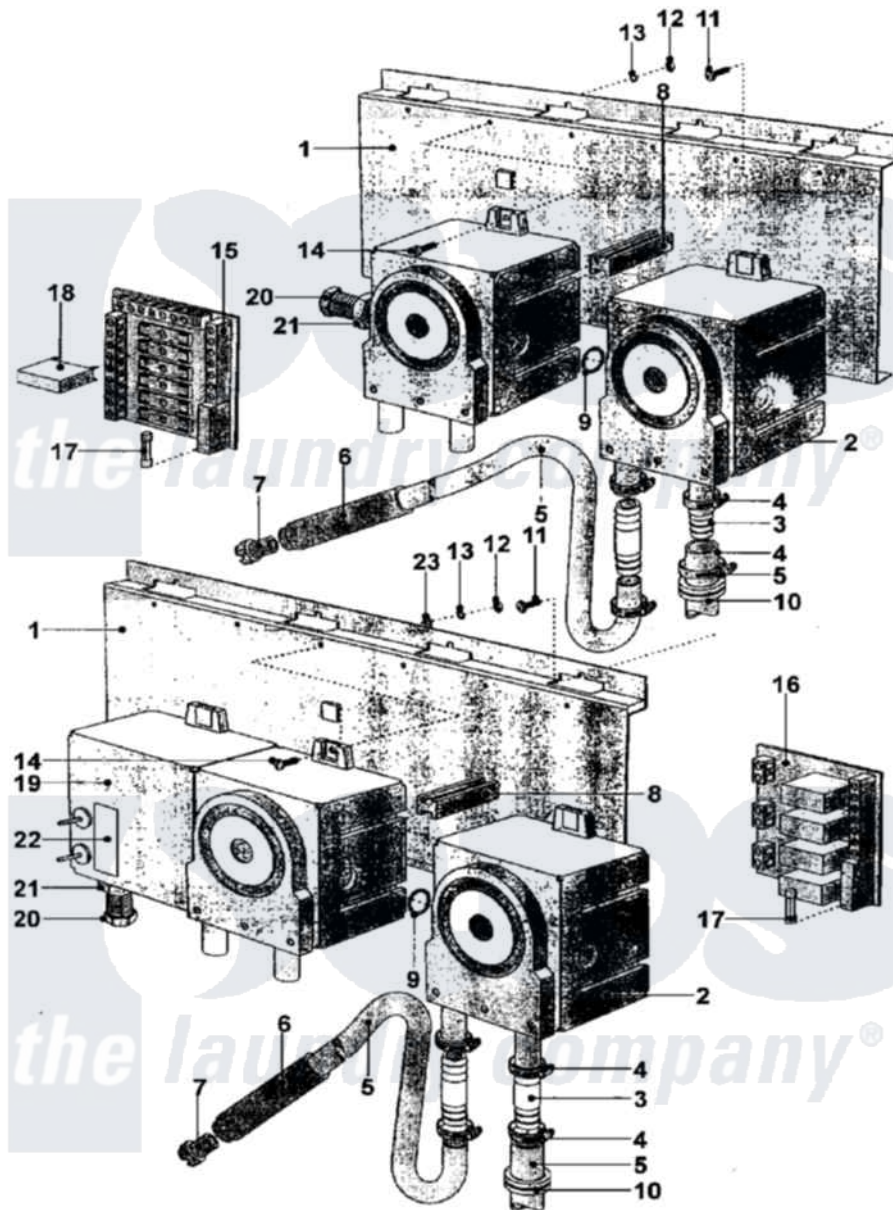

Maytag MFS100PAVS 18 - PUMP BOARD

Maytag [Residential Maytag MFS100PAVS Washer Parts](#) Parts Diagram 18 - PUMP BOARD
 Click on the part number to view part

Item	Original Part Number	Replaced By	Status	Part Description
001	23002827			Bracket, Pump
002	23001730			Pump, Soap
003	23002828			Connector
004	NLA		Not Available	CLAMP (10-16/7.5)
005	23002193			Small Chemical Hose D10/14
006	23002830			Tube
007	23002831			Adapter
008	NLA		Not Available	WEDGE
009	NLA		Not Available	O-RING
010	NLA		Not Available	PASSAGE, CABLE (13 X 2)
011	NLA		Not Available	SCREW (M6X10)
012	23002466	8184504		Nut
013	23002836			Washer
014	NLA		Not Available	SCREW (M5X12)
015	23002320			Board, Auxillary Relay
017	23002838			Fuse

018 [23002839](#)
020 [23002196](#)
021 [23002197](#)

Relay
Protector, Cable
Med. Strain Relief Nut