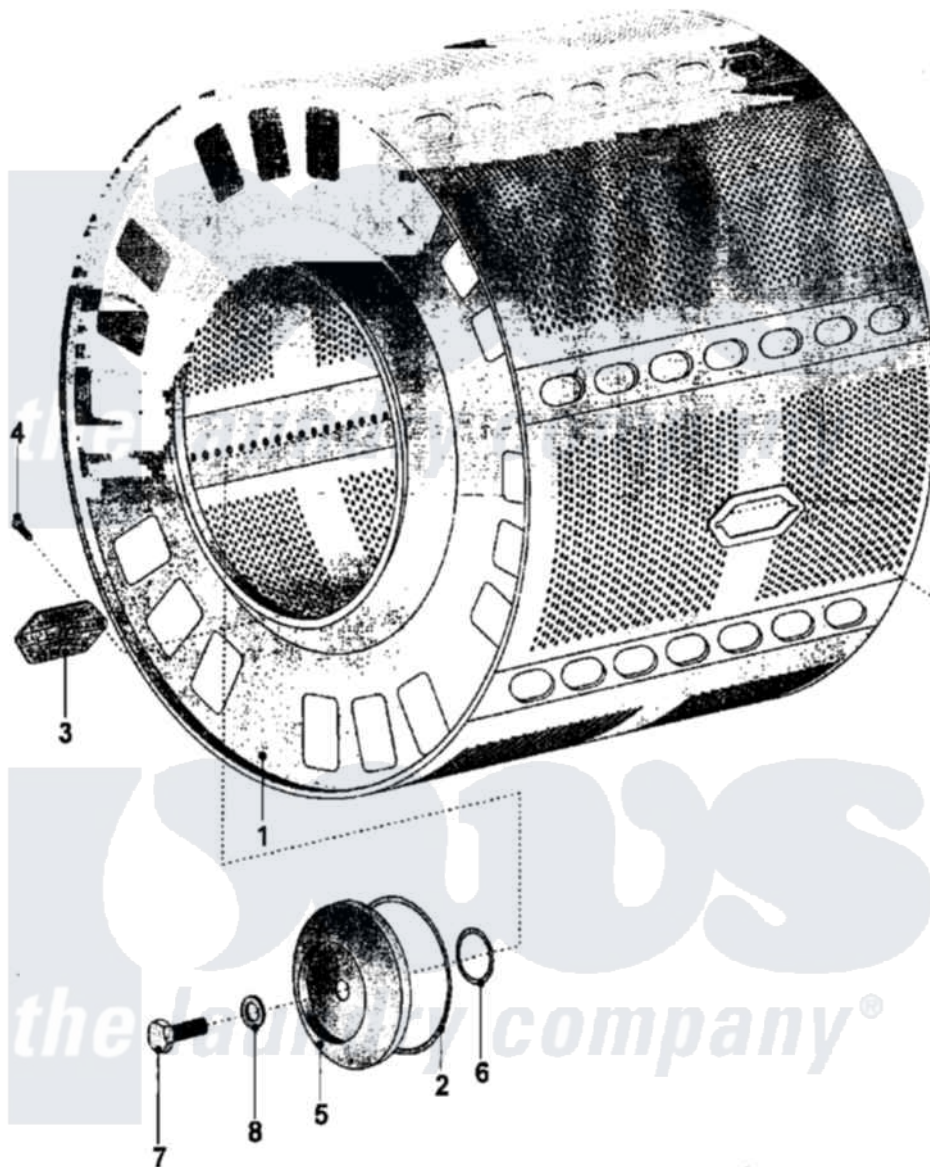

Maytag MFS125PAVS 05 - DRUM

Maytag [Residential Maytag MFS125PAVS Washer Parts](#) Parts Diagram 05 - DRUM
 Click on the part number to view part

Item	Original Part Number	Replaced By	Status	Part Description
001	23002615			Washing Drum 100LB
"	23002616			Washing Drum 125LB
002	23002622			O-Ring
003	23002259			Cover
004	23002617	23001777		Screw, Drive
005	23002618			Washer
006	23002619			O-Ring
007	23002620			Bolt, 30mm x 80mm, SS
008	23002621			Washer