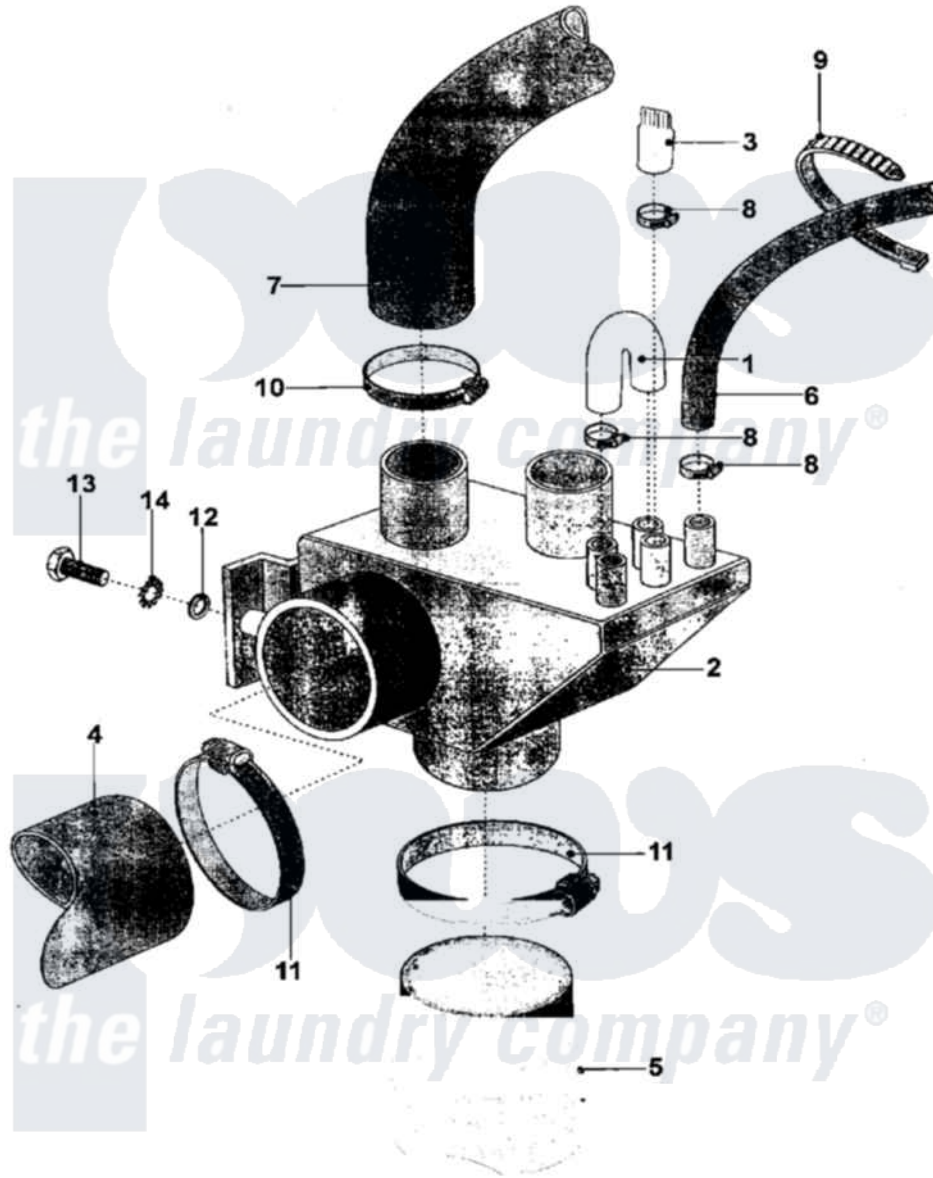

Maytag MFS125PAVS 12 - FILLING SYSTEM

Maytag [Residential Maytag MFS125PAVS Washer Parts](#) Parts Diagram 12 - FILLING SYSTEM
 Click on the part number to view part

Item	Original Part Number	Replaced By	Status	Part Description
001	23001459			Liquid Soap, Hose
002	23002752			Mixer
003			Not Available	
004	23001589			Tube, Soap Box
"	23002753			Hose
005	23002754			Hose
006			Not Available	
007	23002755			Hose
008	23001506	596669		Clamp, Manifold
009	NLA		Not Available	SCREW (M3X22)
010	23001261	616099		Clamp
011	23001256	34001289		Clamp, Hose
012	23002438			Washer M4.3
013	23002463			Screw
014	23002756			Lockwasher