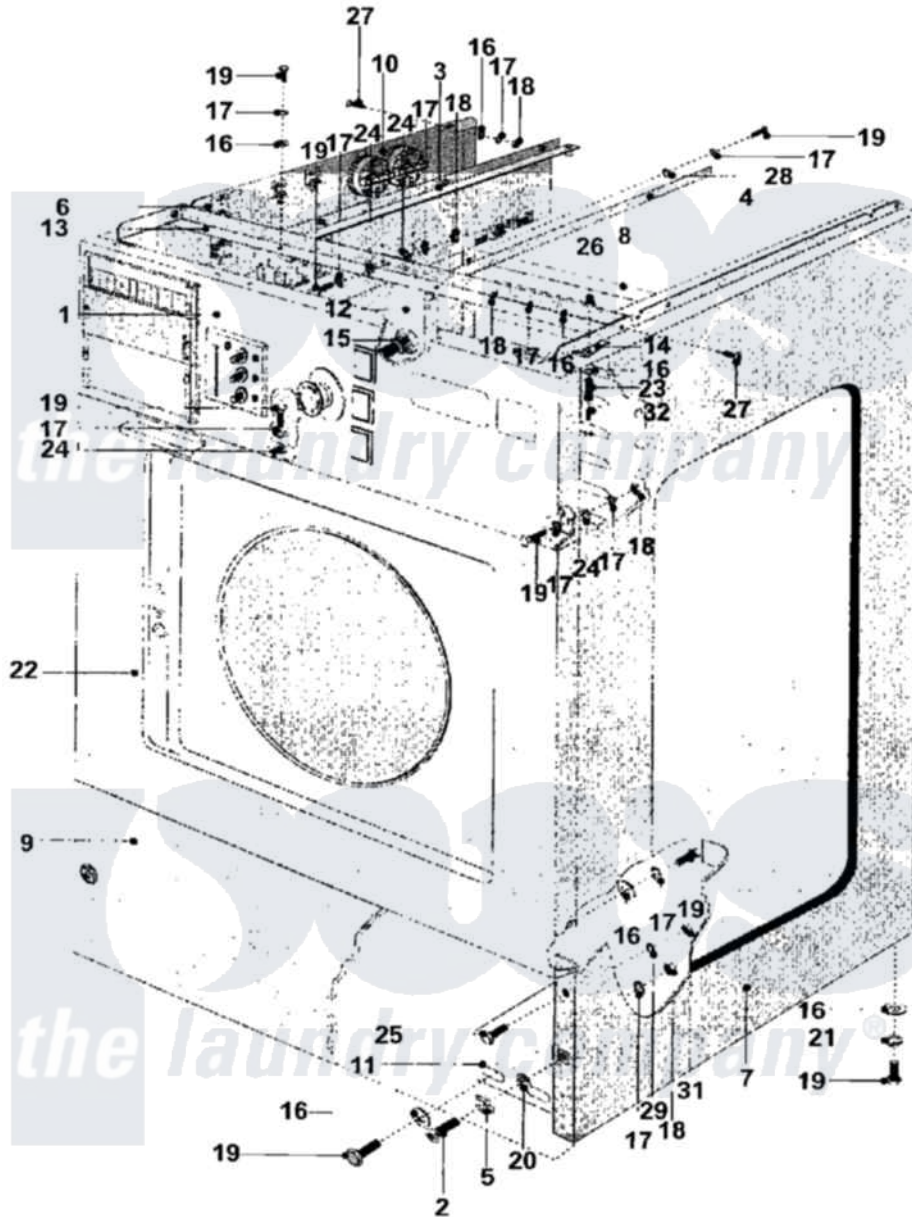

Maytag MFS25PNAVS 02 - CABINET

Maytag Residential Maytag MFS25PNAVS Washer Parts Parts Diagram 02 - CABINET
 Click on the part number to view part

Item	Original Part Number	Replaced By	Status	Part Description
001	23003558			Panel, Control
"	23003559			Facia, Control Panel
002	23003478			Screw
003	23003467			Box, Electrical Components
004	23003468			Holder, Soap Hopper
005	23001337	23002457		Washer M6
006	23003469			Panel, Side
007	23003470			Panel, Side
008	23003471			Panel, Rear
009	23003472			Door, Access
010	23003473			Panel, Electrical Components
011	23003474			Reinforcement, Side Panel
012	23003475			Holder, Switch
013	23001511			Box, Holder
014	23001442			Cover, Hook
015	23002775			Switch, Vibration

016	23001027		Washer
017	23001028	23002756	Lockwasher
018	23001034	Not Available	NUT (M6)
019	23001026		Bolt
020	23001338	23002458	Washer
021	23001158		Lockwasher
022	23003477		Panel, Front
023	23001444	23002463	Screw
024	23001159		Washer Lu
025	23003480	8169480	Screw
026	23001310		Nut, Self Locking
027	23003476		Screw
028	23001027		Washer
029	23001333	23004485	Lock Washer M5
030	23001445		Top Clip Spring
031	23001334	8184504	Nut