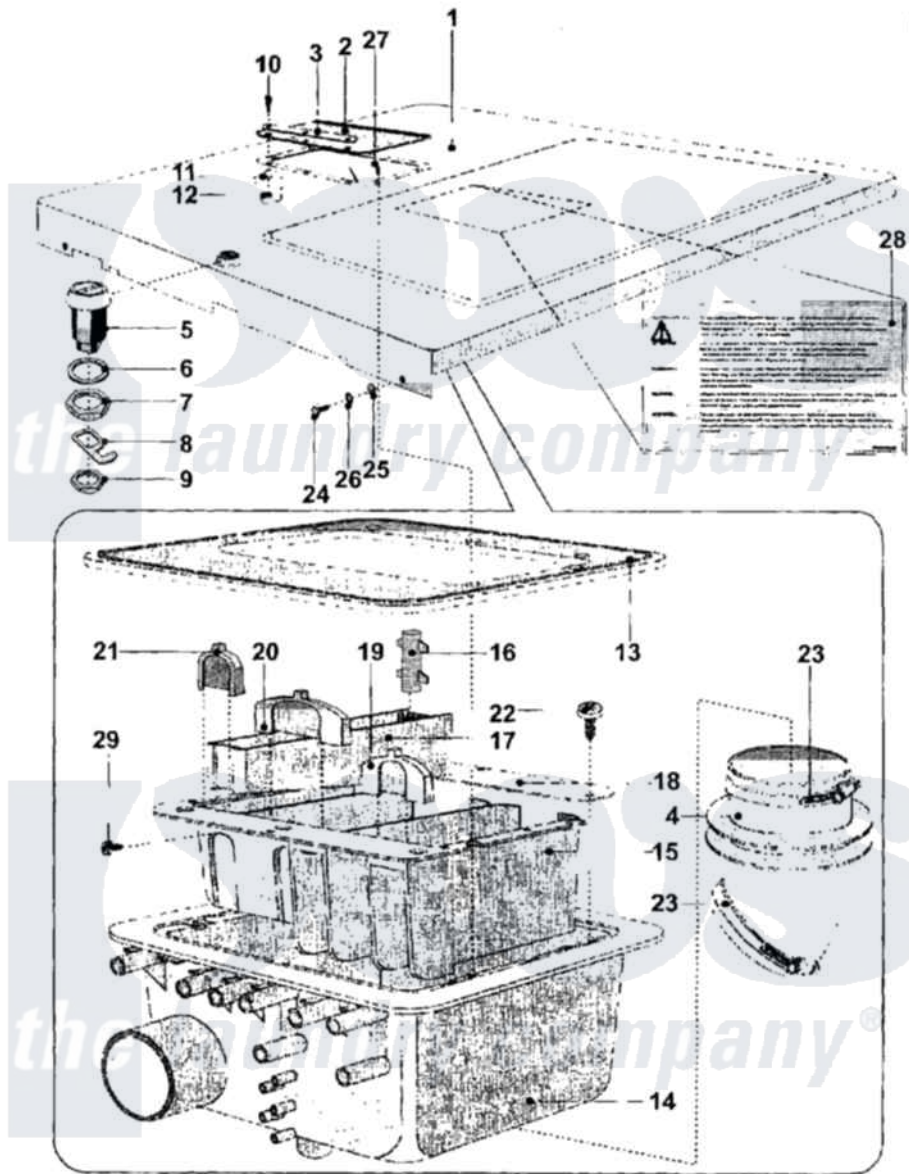

Maytag MFS25PNAVS 03 - TOP COVER/SOAP HOPPER

Maytag Residential Maytag MFS25PNAVS Washer Parts Parts Diagram 03 - TOP COVER/SOAP HOPPER
 Click on the part number to view part

Item	Original Part Number	Replaced By	Status	Part Description
001	23003481			Cover, Soap Hopper
002	23001003			Rubber Cover, Soap Box
003	23001004			Clamp, Soap Box Cover
004	23003482			Hose, Soap Hopper
005	23001006			Lock, Top Panel
006	23001007			Washer M21x27x1
007	23001008			Nut, Lock
008	23003483			Hook, Lock
009	23001011			Nut
010	23001012			Screw
011	23001636	23002674		Spring, Lock Washer
012	23001014			Nut M4
013	23001015			Rubber Seal, Soap Box
014	23001016			External Soap Hopper
015	23001017			Soap Hopper Insert
016	23001018			Syphon Hose

017	23001019		Fabric Softner Insert
018	23001020		Insert Retainer
019	23001021		Prewash Diverter
020	23001022		Mainwash Diverter
021	23001023		Fabric Softner Diverter
022	23001024	23003782	Screw 3 Stainless Steel Lu
023	23001025		Clamp, Hose
024	23001026		Bolt
025	23001309		Washer Lu
026	23001028	23002756	Lockwasher
027	23003484		Screw
028	23001550		Sticker, Service Warning
029	23002318		Screw, Pan Head