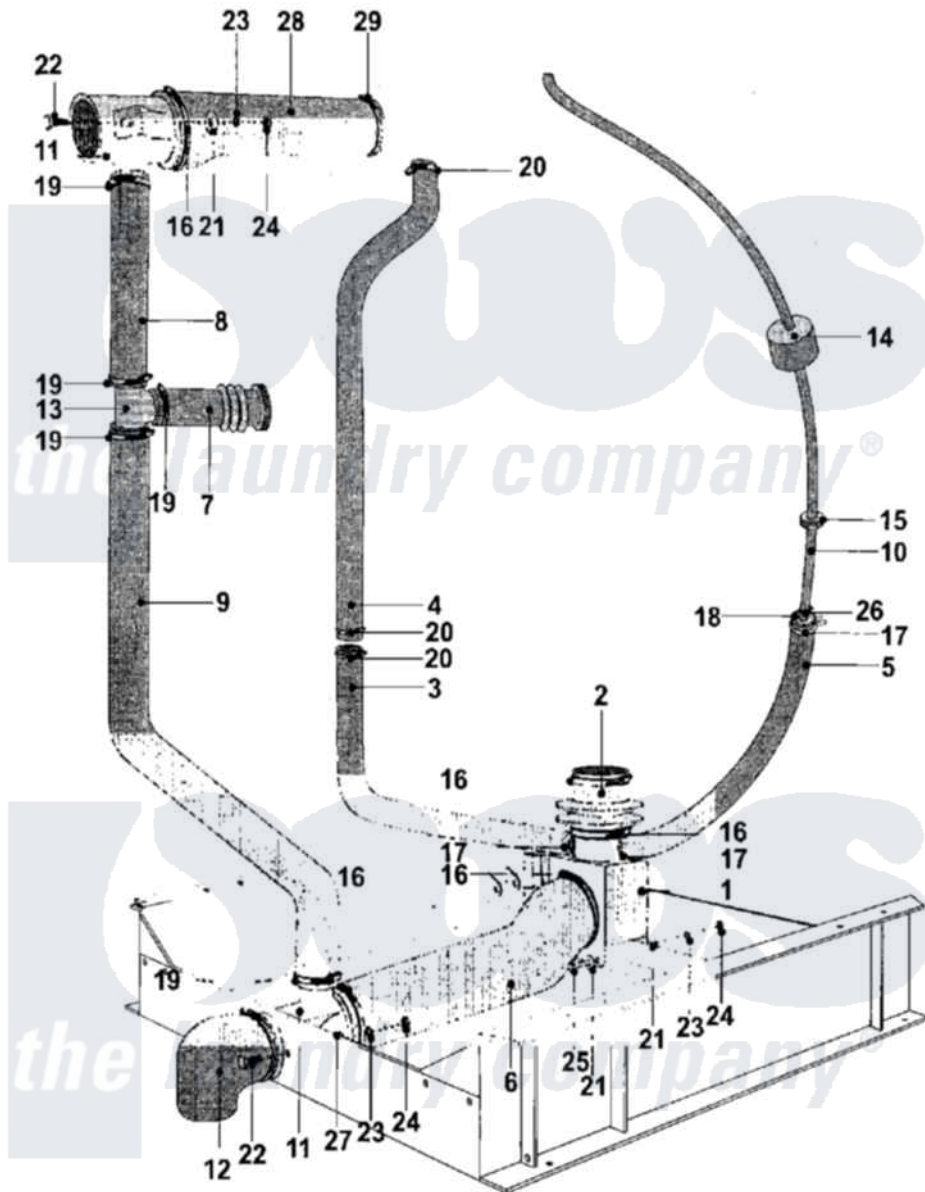

Maytag MFS25PNAVS 04 - WATER SYSTEM

Maytag Residential Maytag MFS25PNAVS Washer Parts Parts Diagram 04 - WATER SYSTEM
 Click on the part number to view part

Item	Original Part Number	Replaced By	Status	Part Description
001	23001244			Valve, Drain
002	23001245			Tub To Drain Hose
003	23001549			Hose, Outlet Lu
004	23001549			Hose, Outlet Lu
005	23001247			Hose, Air Dome
006	23001248			Hose, Drain
007	23001254	23004241		Hopper To T-Hose
008	23001251			Lower Overflow Hose
009	23001251			Lower Overflow Hose
010	23001252			Upper Pressure Switch Hose
011	23001253			Tee, Drain
012	23001268	23002015		Elbow
013	23001255			Tee, Overflow Hose
014	23003486			Small Bumper
015	23003487			Washer, Rubber
016	23001258	696392		Hose Clamp

017	23001259		Clamp, Corbin
018	23001260		Pressure Switch Hose Fitting
019	23001261	616099	Clamp
020	23001262	616099	Clamp
021	23003488		Washer
022	23003489		Screw
023	23003490		Washer, Spring
024	23001266		Nut M8
025	23001267	23002908	Screw
026	NLA	Not Available	RING, CORBIN
027	23003491		Washer
028	23001248		Hose, Drain
029	23001258	696392	Hose Clamp