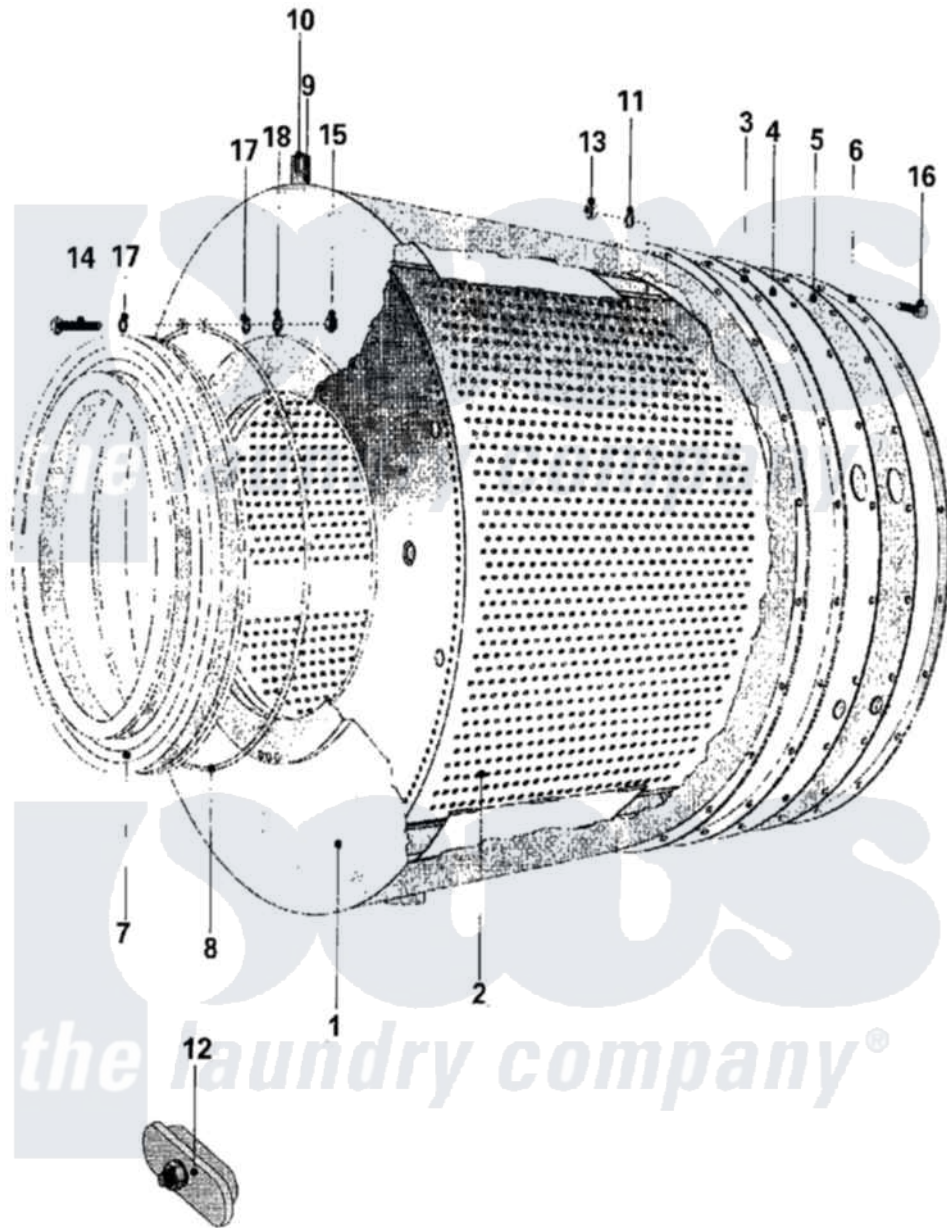

Maytag MFS25PNAVS 06 - WASH DRUM AND TUB

Maytag [Residential Maytag MFS25PNAVS Washer Parts](#) Parts Diagram 06 - WASH DRUM AND TUB
 Click on the part number to view part

Item	Original Part Number	Replaced By	Status	Part Description
001	23003534			Tub
002	23003535			Drum
003	23001386			Gasket, Shell
004	NLA		Not Available	PLATE, BACK (STNLS STEEL)
005	23001383			Plate, Back
006	23003464			Ring
007	23003536			Housing, Tub
008	23003537			Bellow To Tub Clamp
009	23003538			Holder
010	23003539			Balance Switch Grommet
011	23001265			Washer
012	23001594			Heating Element Hole Plug
013	NLA		Not Available	NUT M8
014	23003541			Screw
015	23001034		Not Available	NUT (M6)
016	23003542			Screw