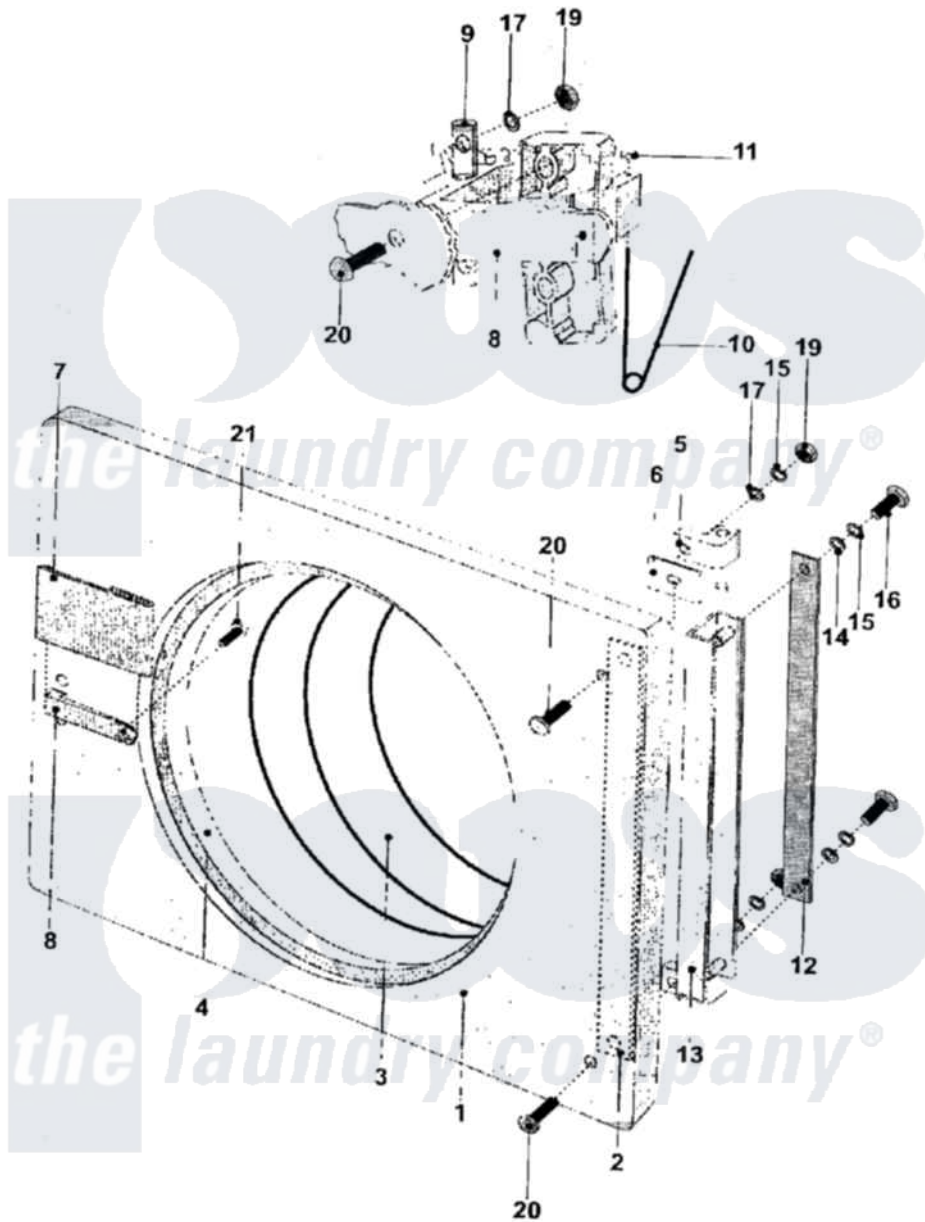

Maytag MFS25PNAVS 07 - DOOR

Maytag [Residential Maytag MFS25PNAVS Washer Parts](#) Parts Diagram 07 - DOOR
 Click on the part number to view part

Item	Original Part Number	Replaced By	Status	Part Description
001	23003543			Door
002	NLA		Not Available	REINFORCEMENT
003	23003544			Glass, Door
004	23001365			Rubber, Door Glass
005	23003545			Blocs, Hinge Lu
006	NLA		Not Available	PLATES, REGULATING
007	23001614			Doorlock, Handlegrip
"	23003631	12001889		Kit, Door Handle Assembly Handle Front And Back Included
"	23003632	12001889		Kit, Door Handle Assembly Handle Front And Back Included
008	23001167	23003634		Lever, Door
"	23003633			Lever, Door
009	23001168			Door Handle Pivot Pin
010	23001148	23002900		Spring, Locking Part
"	23001169			Spring, Handle Lever

011	23001057	23002499	Spring Retaining Clip
012	NLA	Not Available	REINFORCEMENT
013	23003548		Hinge, Door
014	23001159		Washer Lu
015	23001158		Lockwasher
016	23001371	23002462	Screw Lu
017	23001159		Washer Lu
019	23001176	23001312	Mut M6
020	23002937		Screw
021	23001177		Screw
"	NLA	Not Available	SCREW (M4X8)