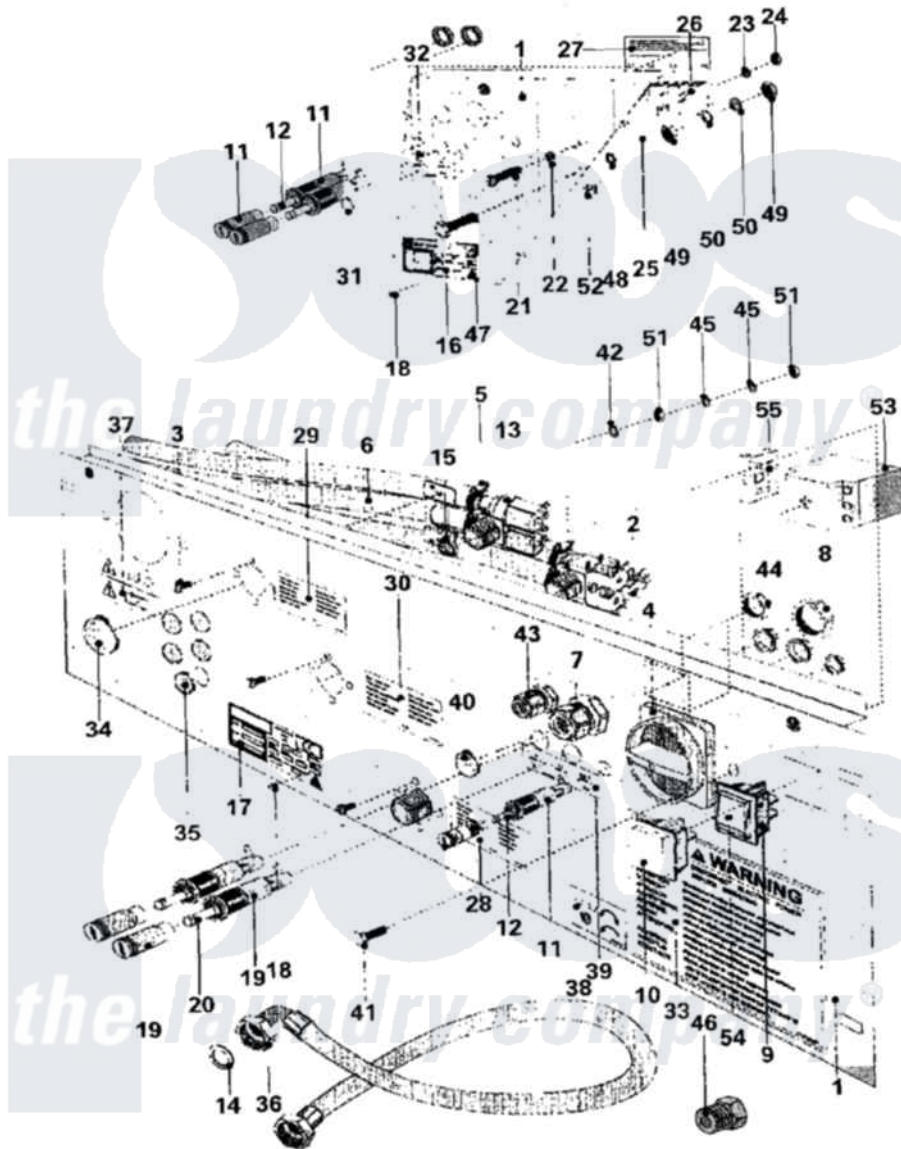

Maytag MFS25PNAVS 09 - REAR PANEL

Maytag [Residential Maytag MFS25PNAVS Washer Parts](#) Parts Diagram 09 - REAR PANEL
 Click on the part number to view part

Item	Original Part Number	Replaced By	Status	Part Description
001	23003629			Panel, Rear
002	23001533			Valve, Three-Way
003	NLA		Not Available	SCREW (M4X6)
004	23003497			Main Switch Knob
005	23001506	596669		Clamp, Manifold
006	23001507			Waterhose
007	23002211			Swivel, Cable
008	23003138			Nut
009	23001529			Button
010	23001452			Square Plug
011	23001462			Holder, Fuse
012	23002919			Fuse 0.5A 250V
013	23001455			Valve, Two Way
014	23002921			Washer, Fill Hose
015	23003498			Filter, Valve
016	23003494			Plate, Serial