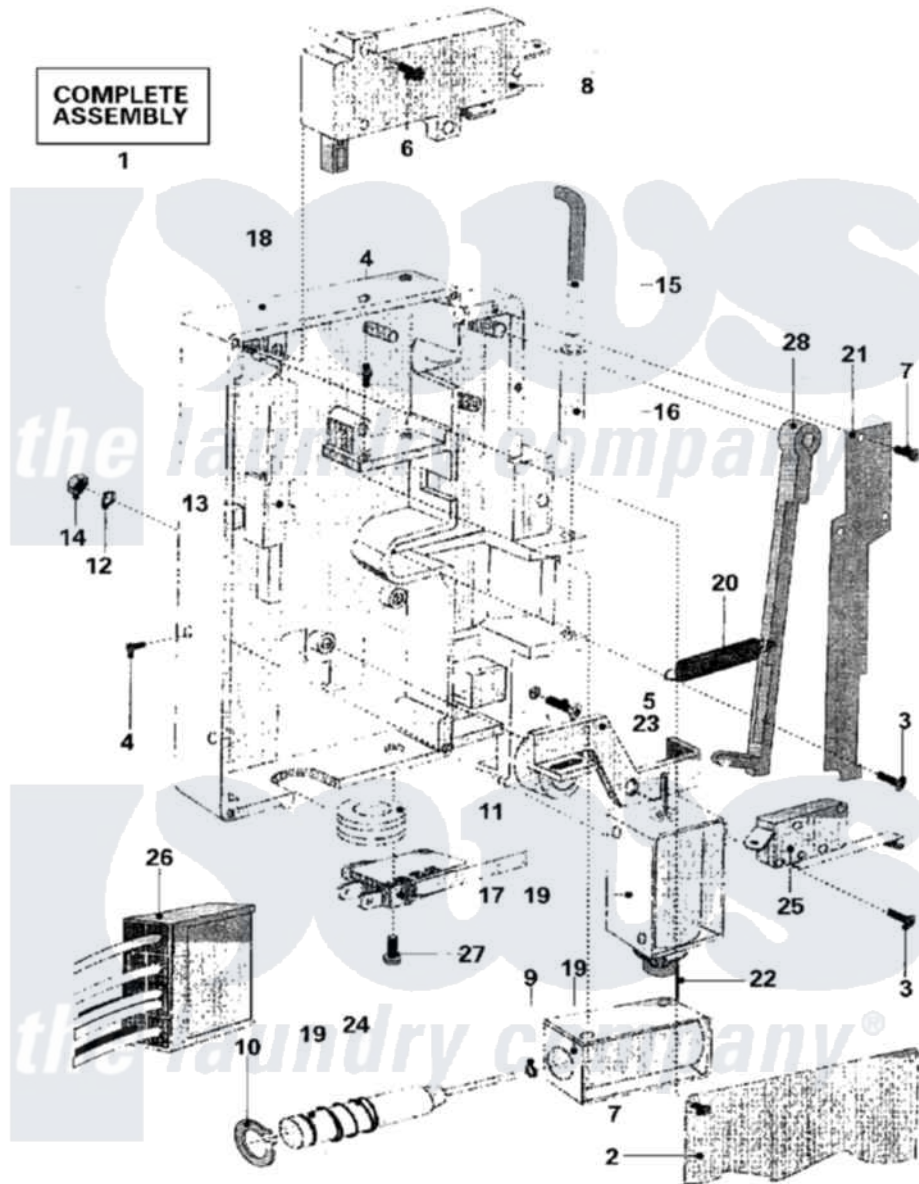

Maytag MFS25PNAVS 10 - DOOR LOCK

Maytag [Residential Maytag MFS25PNAVS Washer Parts](#) Parts Diagram 10 - DOOR LOCK
 Click on the part number to view part

Item	Original Part Number	Replaced By	Status	Part Description
001	Y23002897			Door Lock Assembly
002	23001130			Plate, Cover
003	23001131			Screw
004	23001132			Screw
005	23001133			Screw
006	23001070			Screw
007	23003485	23001134		Bolt
008	23001135			Bimetal, Actuator
009	23001136			Washer
010	23001137			Ring, Retaining
011	23001138			Bushing, Cable Passage
012	23001333	23004485		Lock Washer M5
013	23001140			Small Lock Hook
014	23001334	8184504		Nut
015	23001142			Retainer, Lock Tube
016	23001143			Tube, Lock

017	23001145		Microswitch, Lever
018	Y23002898		Ground, Plate Lock
019	23001146		Coil
020	23002900		Spring, Locking Part
021	23001149		Leaf Spring, Latch Bar
022	23002901	23001152	Cord, Emergency Opening
023	23001153		Lever, Emergency Opening
024	23002903		Spring, Locking Part
025	23002337		Microswitch, Lever
026	23002905		Wiring Harness, Doorlock
027	23002906		Screw
028	23002899		Handle, Locking Part