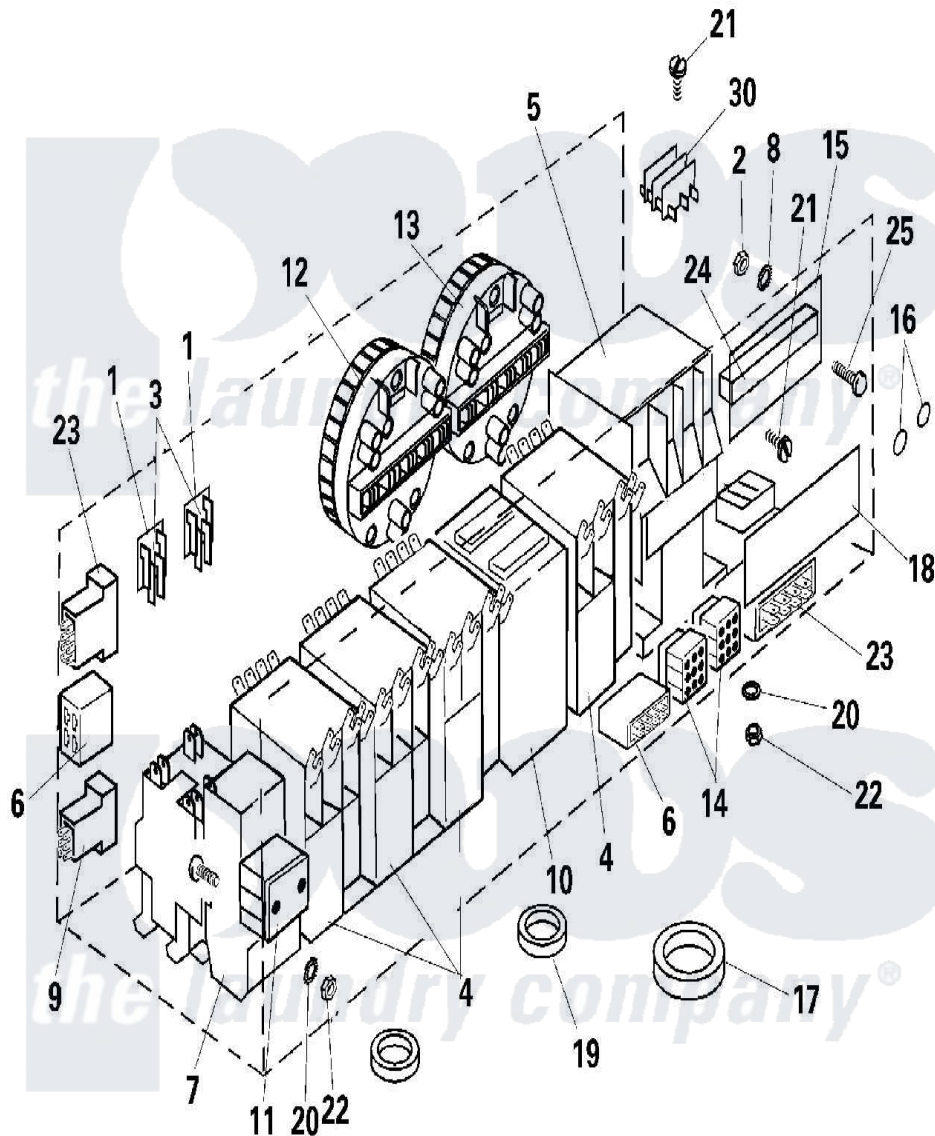

Maytag MFS25PNAVS 11 - INTERNAL CONTROLS

Maytag [Residential Maytag MFS25PNAVS Washer Parts](#) Parts Diagram 11 - INTERNAL CONTROLS
 Click on the part number to view part

Item	Original Part Number	Replaced By	Status	Part Description
001	23001094			Bridge, Rectifier
002	23001312			Mut M6
003	23001099			Socket, Pc Board Socket
004	23001100	23003750		Frequency Inverter Contactor
"	23001119	23003762		Mechanical Interlock
"	23003762			Mechanical Interlock
005	23001101	23003751		Contactora Lc1 D12
"	23001102			Contactora
"	23001103			Contactora
006	23001116			Housing, Connector
007	23001106			Relay, Thermal Overload
"	23001107	23003759		Overload Relay LR2D
"	23001108			Relay, Thermal Overload
"	23001359			Relay, Thermal Overload
"	23002101	23003757		Overload Relay 5.5-8A
008	23001028	23002756		Lockwasher

009	23001112		Housing, Connector
010	23002348	23003734	Transformer
011	23002959		Electric Heat Terminal Board
012	23003531		Switch, Water Level
013	23003532		Switch, Water Level
014	23003533		Connector
015	23001115		Terminal Block Insulation
016	NLA	Not Available	LABEL, EARTH
017	23001117		Ring, Rubber
018	23001118		Sticker, Liquid Soap
019	23001138		Bushing, Cable Passage
020	23001013		Lock Washer External Teeth M4
021	23001089		Screw
022	23001055	23001014	Nut M4
023	23001109		Housing, Connector
024	23002154		Housing, Connector
025	23001311	23002806	Screw