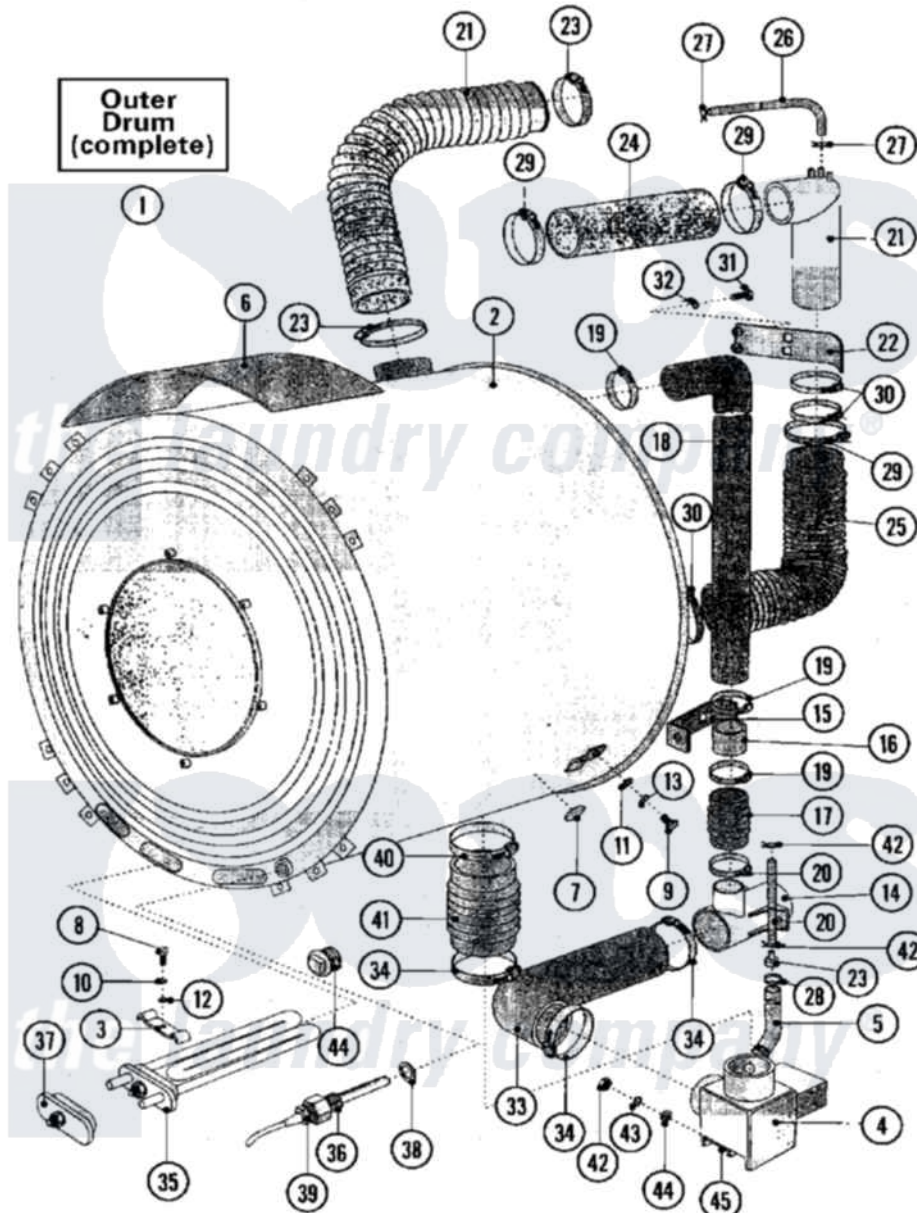

Maytag MFS50PNAVS 03 - BASKET & OUTER SHELL ASSEMBLY

Maytag [Residential Maytag MFS50PNAVS Washer Parts](#) Parts Diagram 03 - BASKET & OUTER SHELL ASSEMBLY
 Click on the part number to view part

Item	Original Part Number	Replaced By	Status	Part Description
001	23003032			Drum, Outer
002	23003033			Drum, Outside
003	NLA		Not Available	GRIP
004	23001244			Valve, Drain
005	23003035			Elbow
006	23003036			Plate, Black
007	NLA		Not Available	LABEL, EARTH
008	23001781	23001179		Screw
009	23001733			Screw
010	23002129			Washer
011	23002129			Washer
012	23002674			Spring, Lock Washer
013	23002357	23002440		Washer, Spring Lock
014	23001253			Tee, Drain
015	NLA		Not Available	HOLDER, OVERFLOW HOSE
016	23003038			Tube

017	23003039		Hose, Rubber
018	23002017		Hose, Overflow
019	23001261	616099	Clamp
020	23001252		Upper Pressure Switch Hose
021	23003040	23003830	Elbow
022	23003041		Holder, Air Break
023	23001260		Pressure Switch Hose Fitting
024	23001589		Tube, Soap Box
025	23003042		Hose, Rubber
026	23002193		Small Chemical Hose D10/14
027	23001506	596669	Clamp, Manifold
028	23001262	616099	Clamp
029	23001256	34001289	Clamp, Hose
030	23001750		Ring, Clamp
031	23001641	23002461	Screw
032	23002130	23001158	Lockwasher
033	23003043		Elbow
034	23001258	696392	Hose Clamp
035	23002482	W10399309	Heater
036	23001073		Sensor, Temperature
037	23001594		Heating Element Hole Plug
038	23002179		Washer Nut M14
039	23001592		Adaptor
040	23001025		Clamp, Hose
041	23003044		Hose, Rubber Outlet
042	23001257	596669	Clamp, Manifold
043	23002358		LOCK WASHER M8
044	23002653	23001203	Washer
045	NLA	Not Available	SCREW (M8X20)
046	23002435	23001266	Nut M8