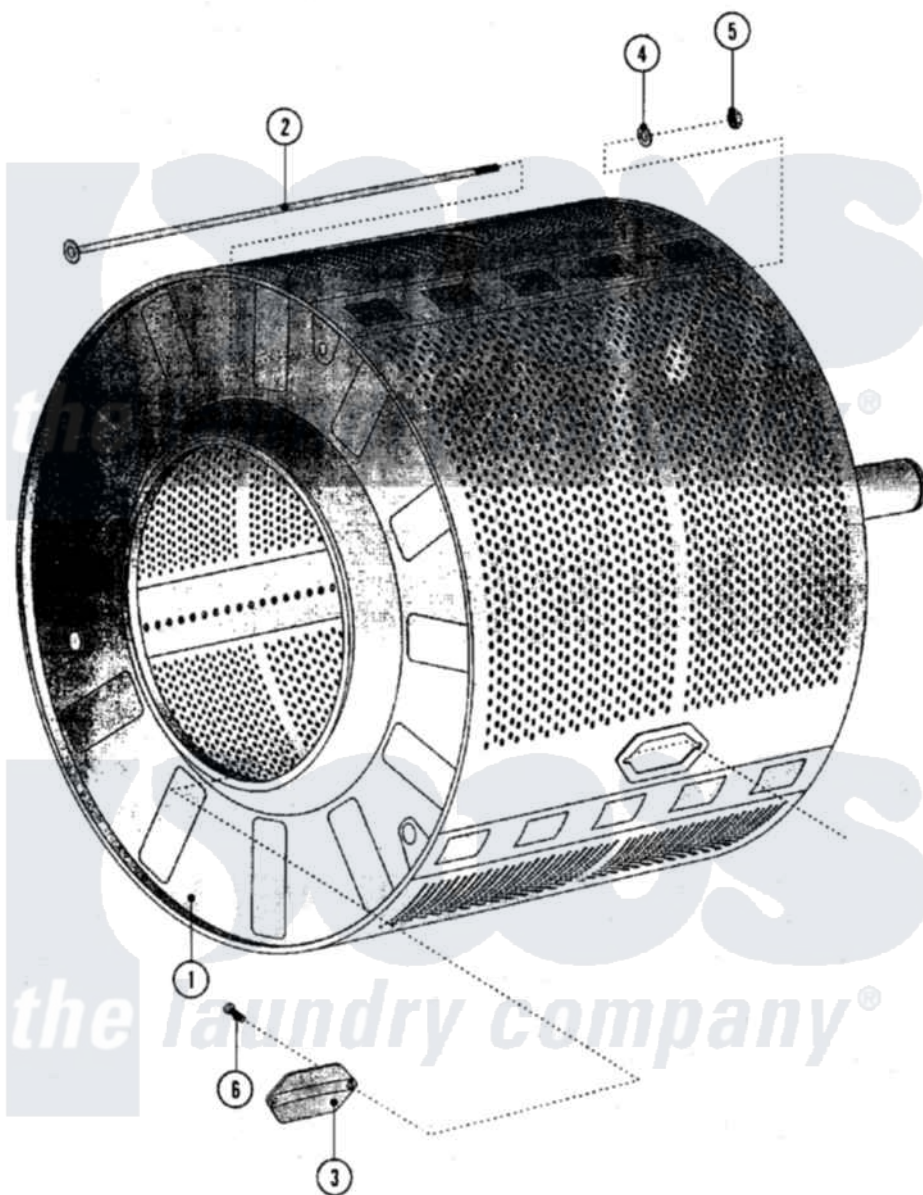

# Maytag MFS50PNAVS 04 - INNER TUB

Maytag [Residential Maytag MFS50PNAVS Washer Parts](#) Parts Diagram 04 - INNER TUB  
 Click on the part number to view part

Item	Original Part Number	Replaced By	Status	Part Description
001	<a href="#">23003046</a>			Drum, Washing
002	<a href="#">23003047</a>			Bolt
003	<a href="#">23002259</a>			Cover
004	<a href="#">23002258</a>			Washer M14
005	NLA		Not Available	NUT (M10)
006	23002617	<a href="#">23001777</a>		Screw, Drive