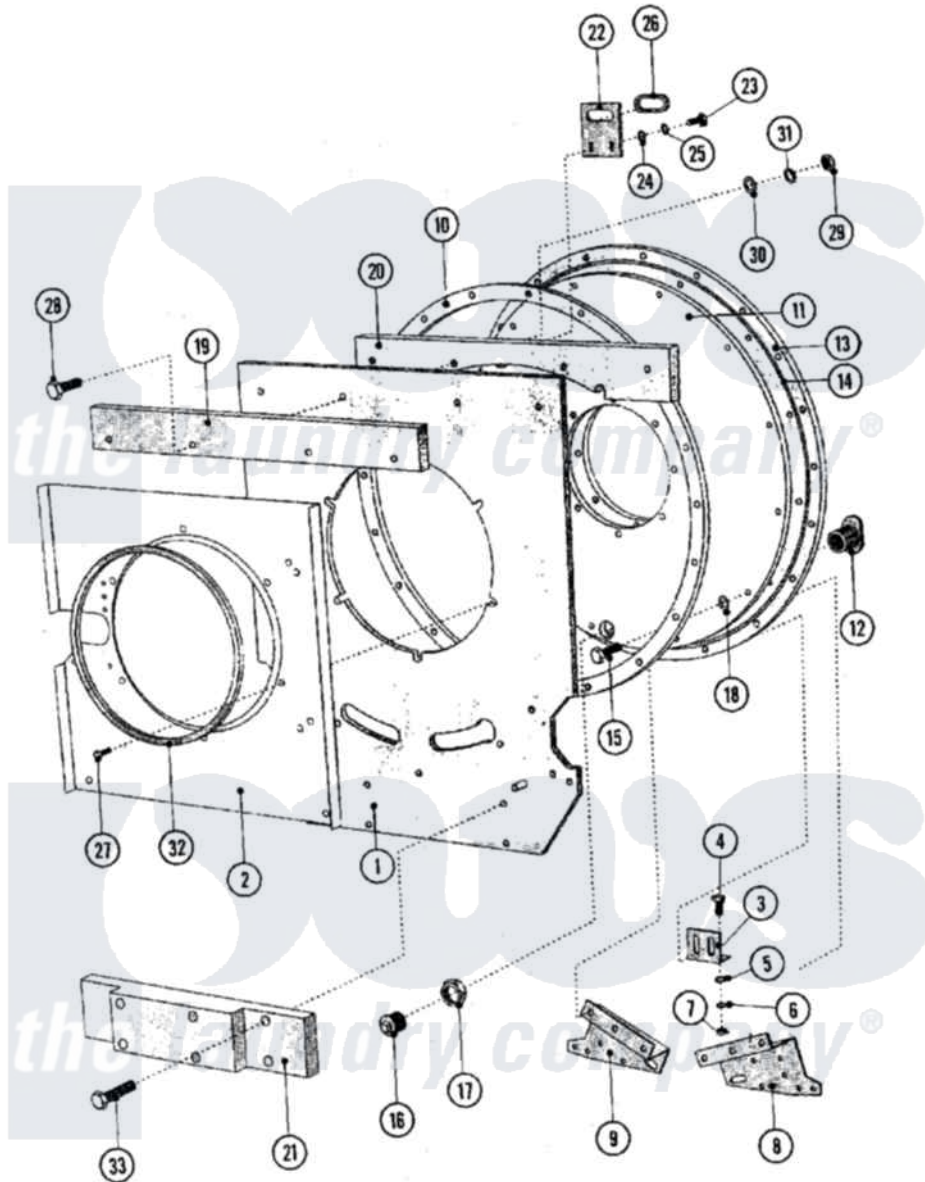

Maytag MFS50PNAVS 05 - FRONT COUNTER WEIGHT

Maytag Residential Maytag MFS50PNAVS Washer Parts Parts Diagram 05 - FRONT COUNTER WEIGHT
 Click on the part number to view part

Item	Original Part Number	Replaced By	Status	Part Description
001	23003049			Counter Weight
002	23003050			Cover
003	23003051			Support
004	23002987			Screw
005	23002655			Washer
006	23002654			Washer
007	23001661			Nut M10
008	23003052			Holder, Damper
009	23003053			Damper, Holder
010	23003054			Ring, Assembling Drum
011	23003055			Plate, Back
012	23003056			Joint, Screw
013	23003057			Plate, Back
014	23003058			Outer Tub Seal
015	23002353	23001157		Bolt
016	23002480			Plug

017	23003059		Nut, Binding
018	23002281		Washer M6.4x12x1.6
019	23003060		Weight
020	23003061		Weight
021	23003062		Lower Counter Weight
022	23003063		Plate, Out Of Balance
023	23002462		Screw Lu
024	23002282	23001027	Washer
025	23002357	23002440	Washer, Spring Lock
026	23001117		Ring, Rubber
027	23002721		Screw
028	NLA	Not Available	SCREW (M8X80)
029	23002435	23001266	Nut M8
030	23002653	23001203	Washer
031	23002358		LOCK WASHER M8
032	23001088	23002473	Rubber, Protective
033	NLA	Not Available	SCREW (M10X120)