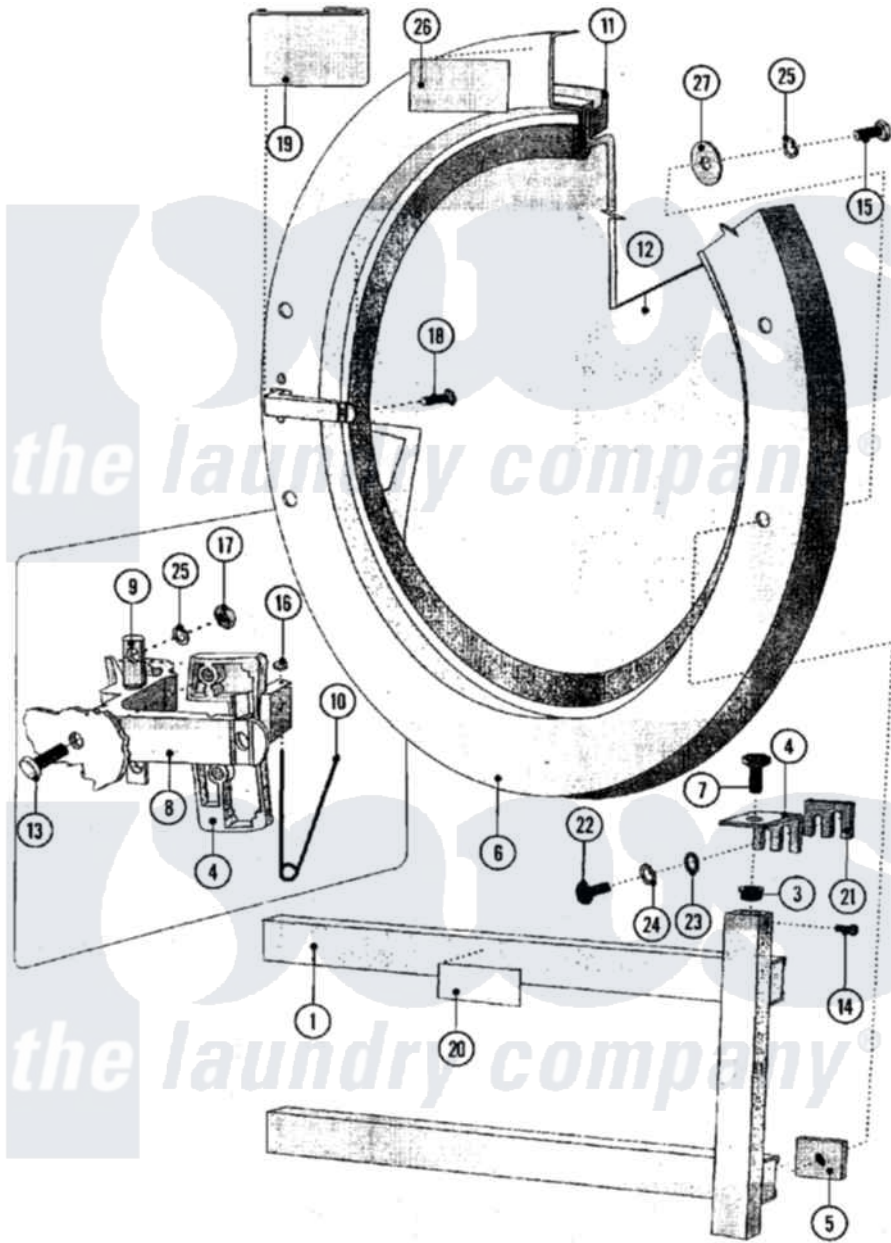

Maytag MFS50PNAVS 08 - DOOR

Maytag [Residential Maytag MFS50PNAVS Washer Parts](#) Parts Diagram 08 - DOOR
 Click on the part number to view part

Item	Original Part Number	Replaced By	Status	Part Description
001	23003094			Brace, Vertical Door Beam
002	23003095			Hinge
003	23003096			Piece, Insertion
004	23003097	23001370		Door Handle Block W/Pin
005	NLA		Not Available	NUT, DOORHOLDER
006	23002261			Ring, Door
007	23002266			Bolt
008	23001510	12001889		Kit, Door Handle Assembly Handle Front And Back Included
"	23003633			Lever, Door
009	23001168			Door Handle Pivot Pin
"	23003100			Pin
010	23003101	23001169		Spring, Handle Lever
011	23001612	W10292561		Door Seal
012	23003103	23004109		Door Glass
013	23001175			Screw

014	23001621		Screw Lu
015	23002279	23002462	Screw Lu
016	23001057	23002499	Spring Retaining Clip
017	23001176	23001312	Mut M6
"	23002130	23001158	Lockwasher
"	23002280		Nut M6
018	23001621		Screw Lu
"	23002617	23001777	Screw, Drive
019	12001889		Kit, Door HAndle Assembly HAndle Front And Back Included
"	23001614		Doorlock, Handlegrip
020	23001468		Sticker, Spin Direction
021	NLA	Not Available	WASHER, HINGE
022	23002723	23003489	Screw
023	23001608		Washer Lu
024	23002727		Washer Lu
025	23002130	23001158	Lockwasher
026	23002297		LABEL, HEATWARNING
027	23002265		Fender Washer