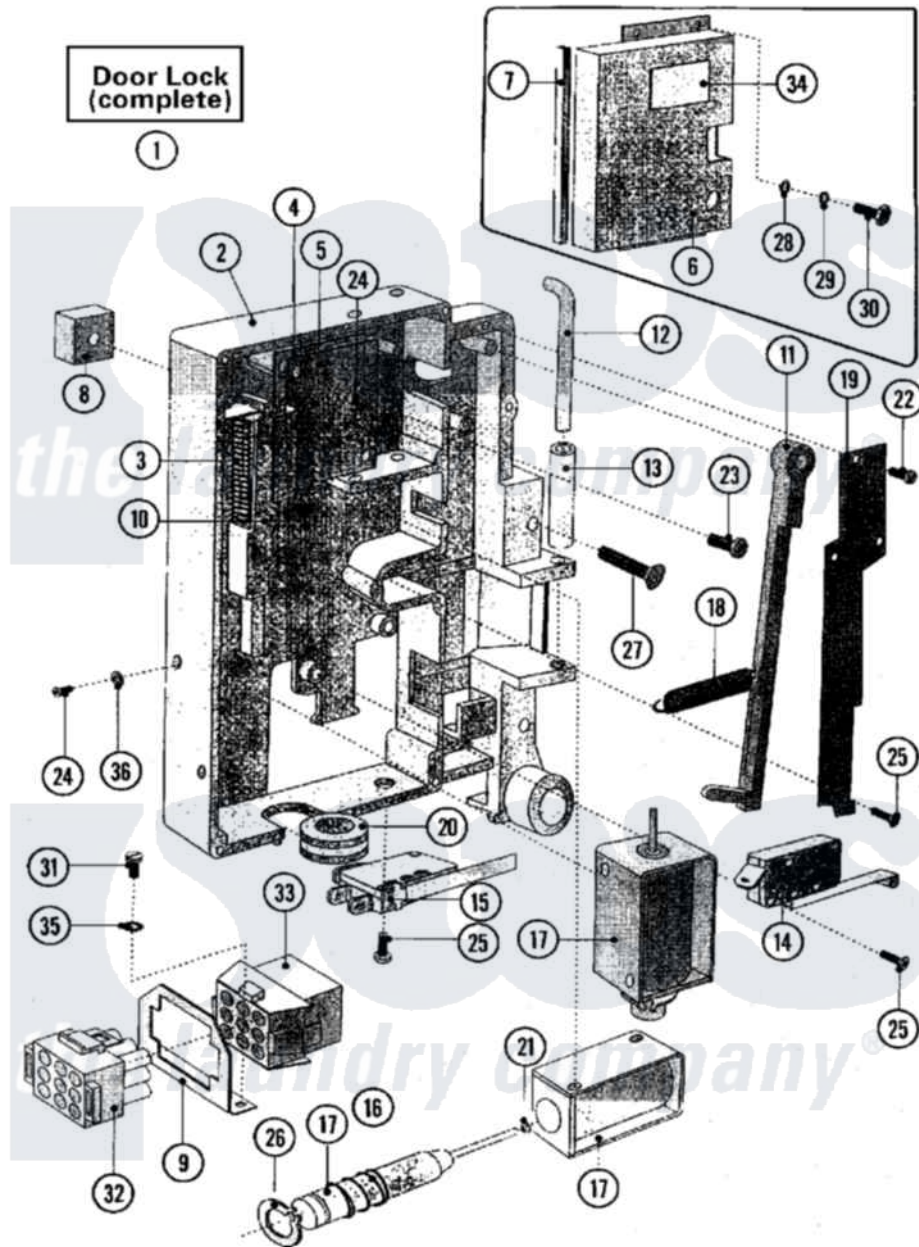

Maytag MFS50PNAVS 09 - DOOR LOCK ASSEMBLY

Maytag Residential Maytag MFS50PNAVS Washer Parts Parts Diagram 09 - DOOR LOCK ASSEMBLY
 Click on the part number to view part

| Item | Original Part Number | Replaced By | Status | Part Description |
|------|---------------------------|--------------------------|--------|---------------------------|
| 001 | 23003105 | | | Doorlock |
| 002 | Y23002898 | | | Ground, Plate Lock |
| 003 | 23003106 | | | Spring, Doorlock |
| 004 | 23003107 | | | Lock Hookmtg Plate Bottom |
| 005 | 23003108 | | | Lock Hook Mtg Plate Top |
| 006 | 23003109 | | | Cover, Locking Device |
| 007 | 23001088 | 23002473 | | Rubber, Protective |
| 008 | 23003110 | | | Washer |
| 009 | 23003111 | | | Holder, Connector |
| 010 | 23001140 | | | Small Lock Hook |
| 011 | 23002899 | | | Handle, Locking Part |
| 012 | 23001142 | | | Retainer, Lock Tube |
| 013 | 23001143 | | | Tube, Lock |
| 014 | 23003112 | 23002337 | | Microswitch, Lever |
| 015 | 23001145 | | | Microswitch, Lever |
| 016 | 23002903 | | | Spring, Locking Part |

| | | | |
|-----|--------------------------|--------------------------|------------------------|
| 017 | 23001146 | | Coil |
| 018 | 23002900 | | Spring, Locking Part |
| 019 | 23001149 | | Leaf Spring, Latch Bar |
| 020 | 23001138 | | Bushing, Cable Passage |
| 021 | 23001136 | | Washer |
| 022 | 23003113 | 23002869 | Screw |
| 023 | 23003114 | | Screw Lu |
| 024 | 23002869 | | Screw |
| 025 | 23003115 | 23001131 | Screw |
| 026 | 23001137 | | Ring, Retaining |
| 027 | 23003116 | | Screw |
| 028 | 23001643 | 23002424 | Washer M6.4 |
| 029 | 23002130 | 23001158 | Lockwasher |
| 030 | 23002353 | 23001157 | Bolt |
| 031 | 23001704 | | Screw |
| 032 | 23003117 | | Board, Terminal |
| 033 | 23001722 | | Board, Terminal |
| 034 | NLA | Not Available | LABEL (WARNING) |
| 035 | 23002465 | 23004485 | Lock Washer M5 |