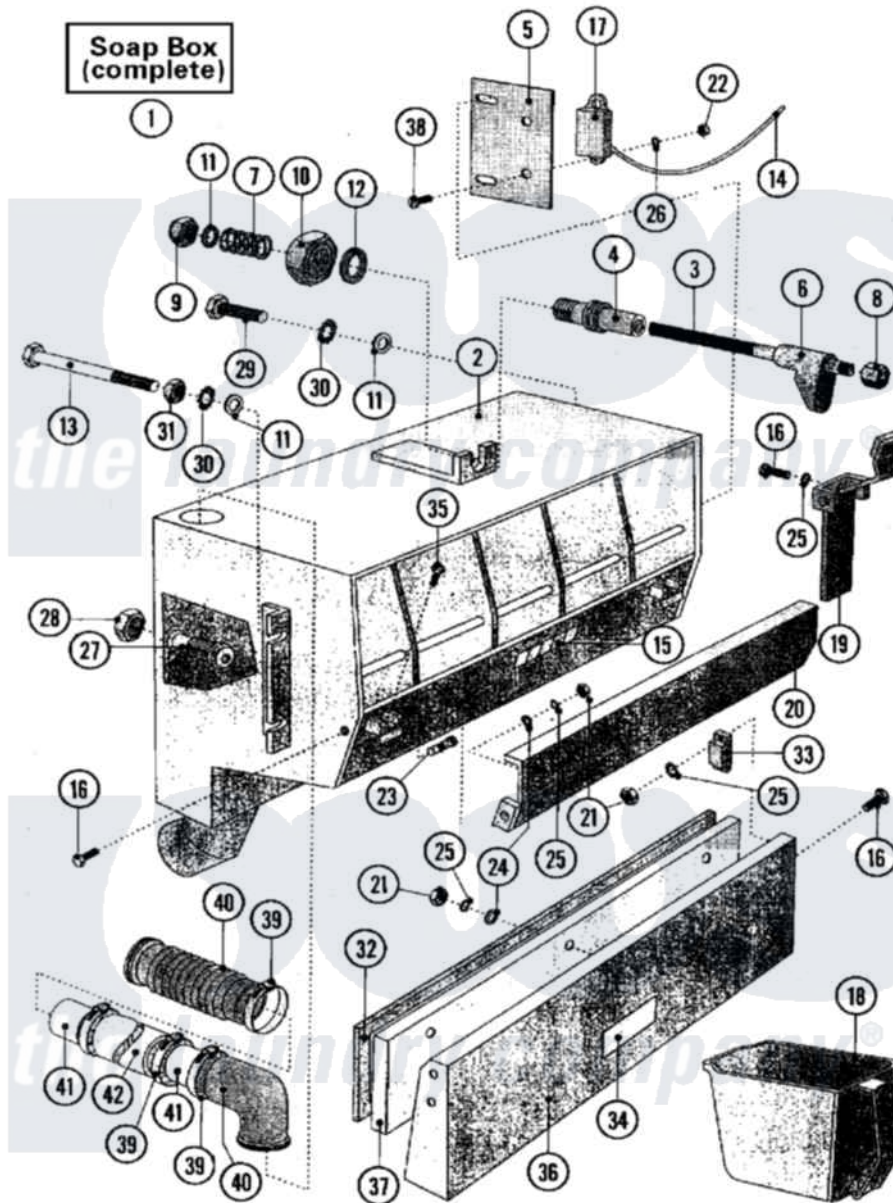

Maytag MFS50PNAVS 10 - SOAP BOX

Maytag [Residential Maytag MFS50PNAVS Washer Parts](#) Parts Diagram 10 - SOAP BOX
 Click on the part number to view part

Item	Original Part Number	Replaced By	Status	Part Description
001	23003119			Soap Box
002	23003120			Box, Soap
003	23002748			Screw
004	23002747			Pin
005	23003121			Holder
006	23002749			Lever
007	23002010			Spring
008	NLA		Not Available	NUT (M6)
009	23002471	23001310		Nut, Self Locking
010	NLA		Not Available	NUT (M12)
011	23002282	23001027		Washer
012	23002658			Washer
013	NLA		Not Available	BOLT, COMPLETE
014	23002742			Tube, Insulation
015	NLA		Not Available	LABEL, SOAP BOX
016	23001682			Screw

017	23001566		Switch, Magnetic
018	NLA	Not Available	VESSEL, PLASTIC
019	NLA	Not Available	OVERSEAL
020	23002737		Cover
021	23002652		Nut
022	23002500		Washer, Lock
023	23002736		Pin, Door
024	23002129		Washer
025	NLA	Not Available	WASHER
026	NLA	Not Available	WASHER
027	23002738		Nozzle
028	NLA	Not Available	NUT
029	23002423	23001361	Bolt
030	23002400		Washer
031	23002651	23001312	Mut M6
032	NLA	Not Available	SEALING
033	23001668		Contact, Magnetic
034	23002134		Shield
035	NLA	Not Available	SCREW (M4X6)
036	NLA	Not Available	COVER
037	23002751		Cover, Insert
038	23002717		Screw
039	23001262	616099	Clamp
040	NLA	Not Available	ELBOW
041	NLA	Not Available	PART, CONNECTION
042	23001740		Hose