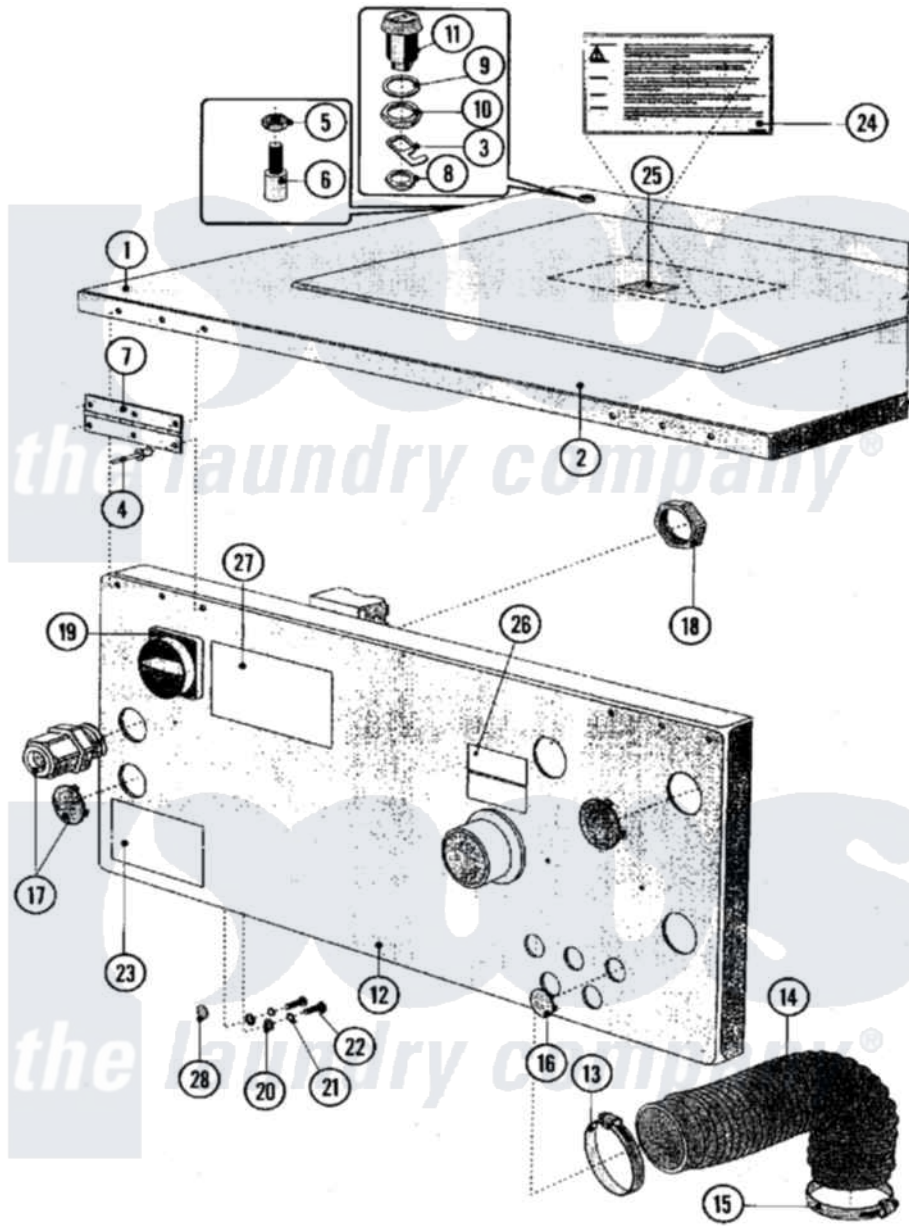

Maytag MFS50PNAVS 11 - TOP COVER

Maytag [Residential Maytag MFS50PNAVS Washer Parts](#) Parts Diagram 11 - TOP COVER
 Click on the part number to view part

Item	Original Part Number	Replaced By	Status	Part Description
001	NLA		Not Available	COVER (COMPLETE)
002	NLA		Not Available	COVER, WASHING MACHINE
003	23002451			Pawl
004	NLA		Not Available	RIVET/CRANK (4 X 7.5)
005	23002399	23001014		Nut M4
006	NLA		Not Available	PIN, GUIDING
007	NLA		Not Available	HINGE, COVER
008	23001011			Nut
009	23001007			Washer M21x27x1
010	23001008			Nut, Lock
011	23001006			Lock, Top Panel
012	23003136			Valves, Cover
013	23001261	616099		Clamp
014	23003042			Hose, Rubber
015	23001256	34001289		Clamp, Hose
016	NLA		Not Available	PLUG (13)

017	NLA	Not Available	INLET, STUFFING
018	23003138		Nut
019	23003139		Controller
020	23002726		Washer
021	23002357	23002440	Washer, Spring Lock
022	23001733		Screw
023	23001465		Sticker, Electricity Warning
024	23001550		Sticker, Service Warning
025	NLA	Not Available	LABEL, FLASH
026	NLA	Not Available	LABEL, VENT OUT
027	NLA	Not Available	LABEL, WARNING (IMPORT)
028	NLA	Not Available	LABEL, EARTH