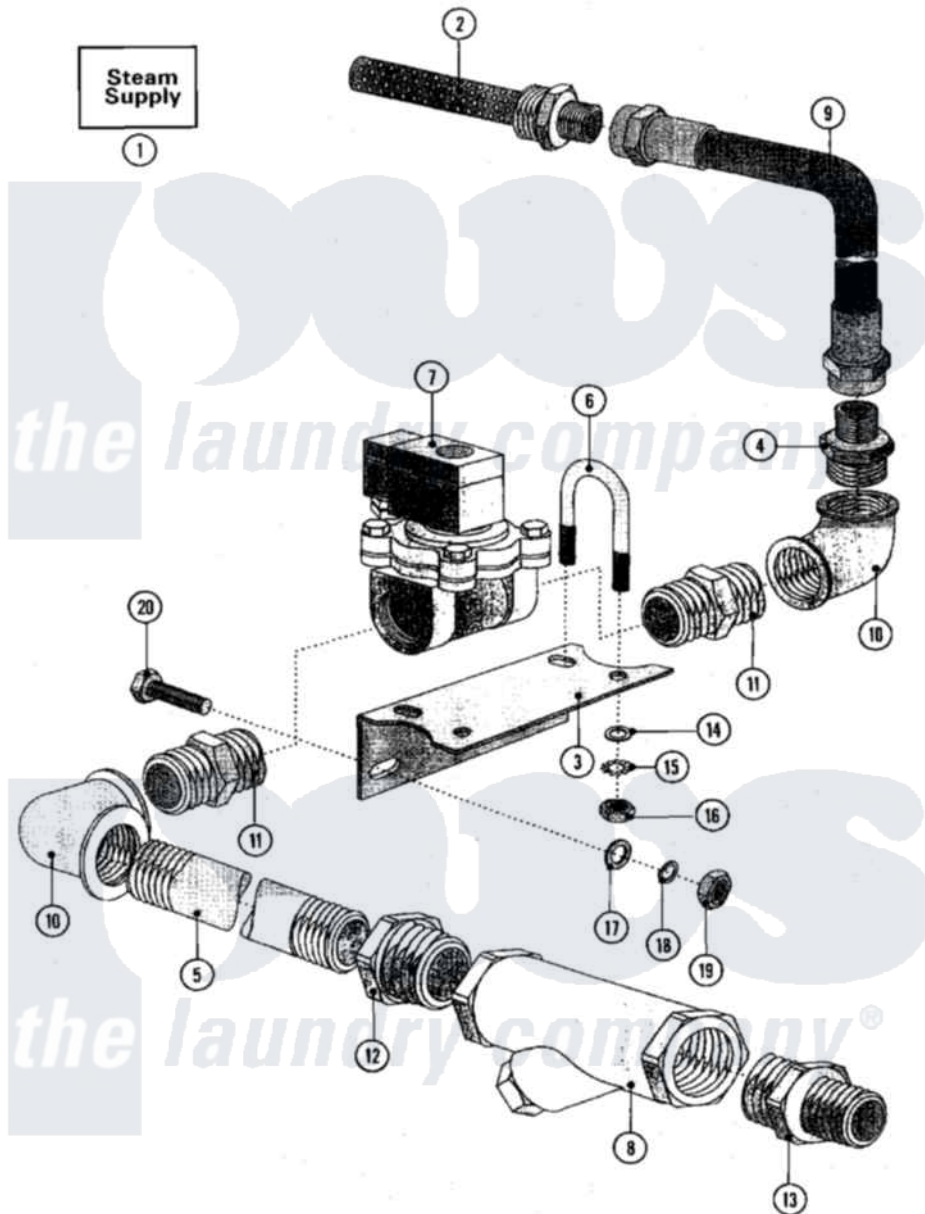

Maytag MFS50PNAVS 15 - STEAM SUPPLY

Maytag Residential Maytag MFS50PNAVS Washer Parts Parts Diagram 15 - STEAM SUPPLY
 Click on the part number to view part

Item	Original Part Number	Replaced By	Status	Part Description
001	23003168			Supply, Steam
002	23003169			Pipe, Steam
003	NLA		Not Available	HOLDER
004	23002812			Holder
005	NLA		Not Available	PIPE
006	23002433			Holder
007	23003172	23004282		Steam Valve W/Coil
008	23002818			Pipe
009	23003173			Hose, Steam
010	23001756			Elbow
011	23001482			Connection
012	NLA		Not Available	BUSHING, REDUCING
013	23002761			Reducer
014	23002282	23001027		Washer
015	23002357	23002440		Washer, Spring Lock
016	23002651	23001312		Mut M6

017	23002653	23001203	Washer
018	23002358		LOCK WASHER M8
019	NLA		Not Available NUT M8
020	23002475	23001264	Bolt M8x20