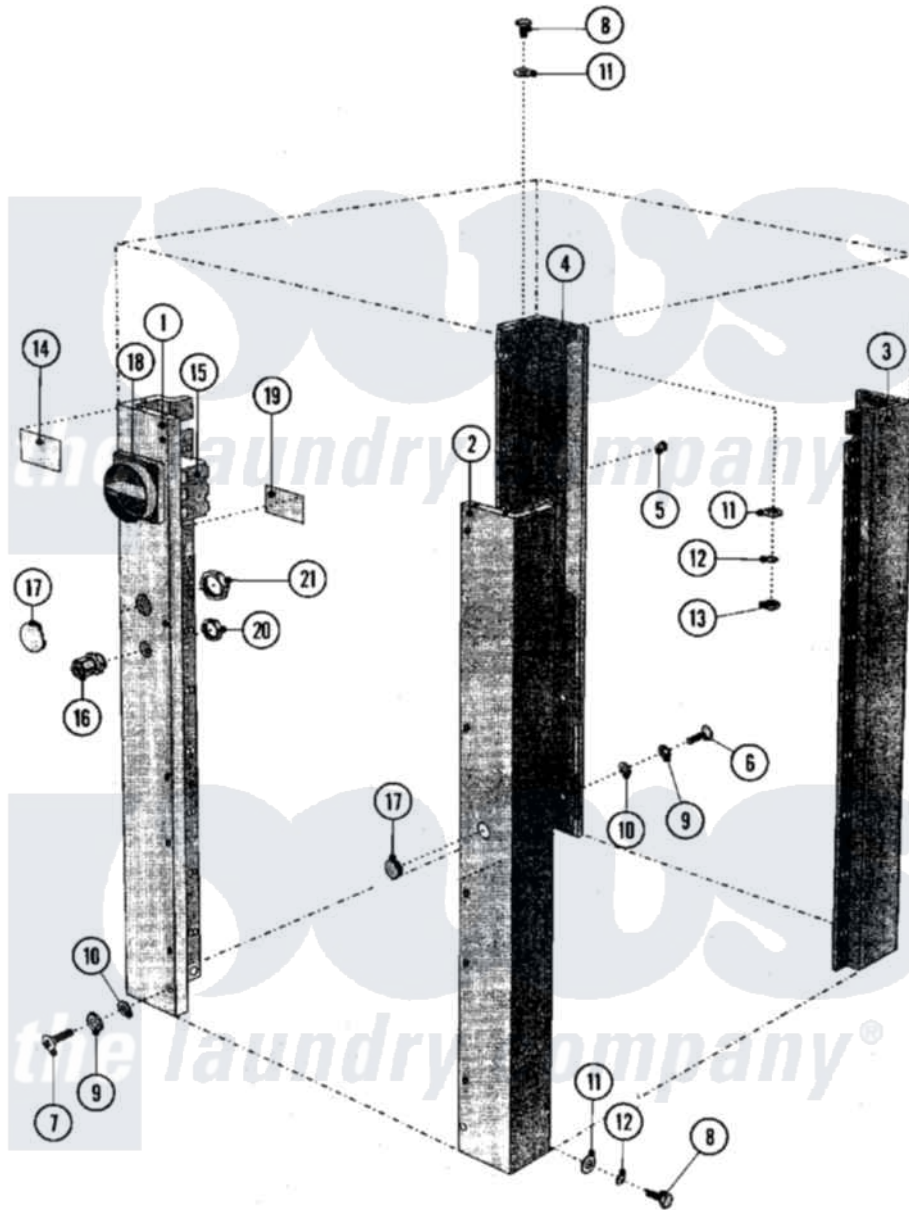

Maytag MFS75PNAVS 02 - CABINET

Maytag [Residential Maytag MFS75PNAVS Washer Parts](#) Parts Diagram 02 - CABINET
 Click on the part number to view part

Item	Original Part Number	Replaced By	Status	Part Description
001	23002369			Cover, Right-Rear
002	23002370			Cover, Left-Rear
003	23003178			Cover, Front
004	23003179			Cover, Front
005	23002373			End Stop
006	23002374			Screw
007	23002375			Screw
008	NLA		Not Available	SCREW (M6X18)
009	23001337	23002457		Washer M6
010	23001338	23002458		Washer
011	23002282	23001027		Washer
012	23002138			Washer
013	23002651	23001312		Mut M6
014	NLA		Not Available	LABEL, WARNING (IMPORT)
015	23003180			Switch, Main
016	23002196			Protector, Cable

017	NLA	Not Available	BLIND, UNIVERSAL
018	23002141		Device, Operating
019	NLA	Not Available	LABEL, WARNING EL. TENSION
020	23002197		Med. Strain Relief Nut
021	NLA	Not Available	NUT