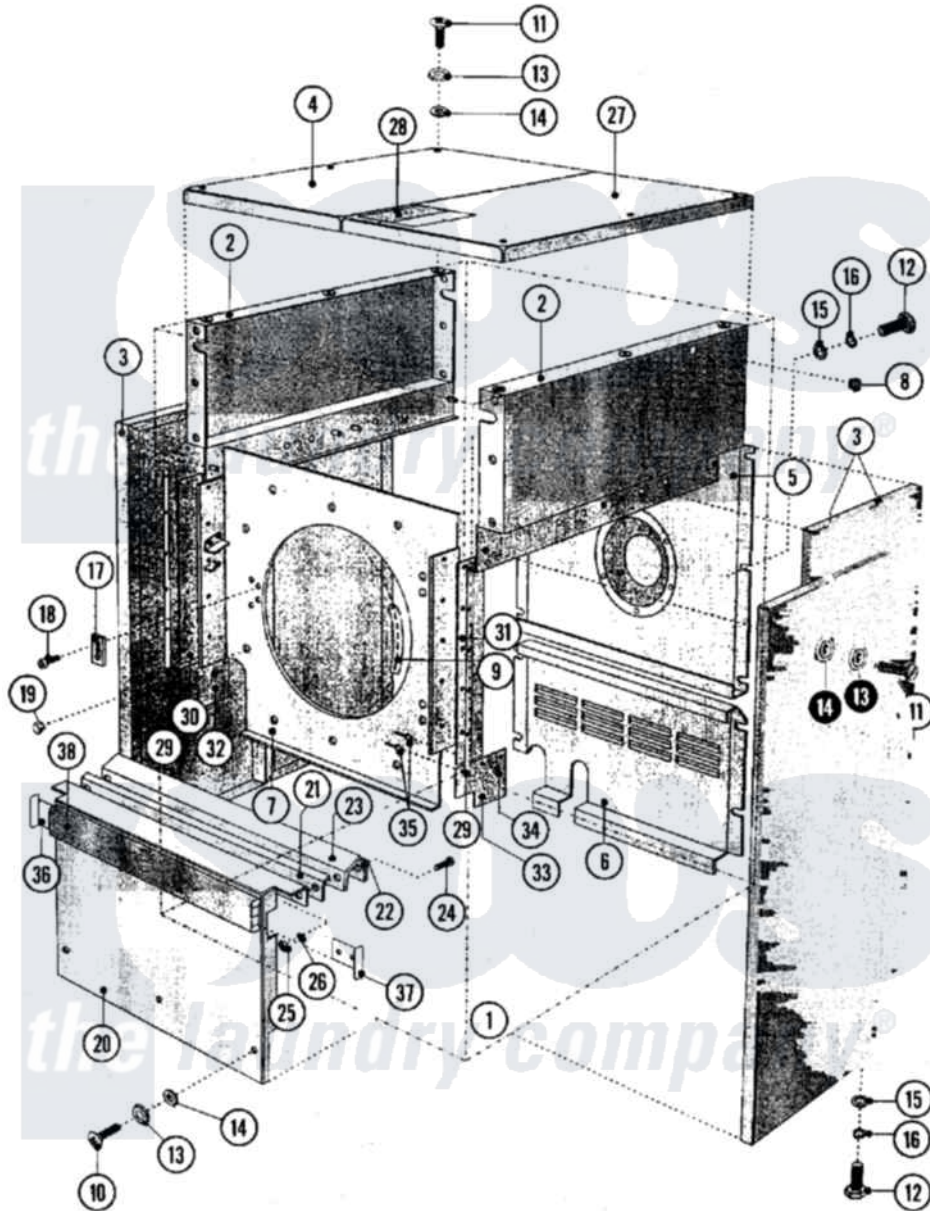

Maytag MFS75PNAVS 03 - PANELS

Maytag [Residential Maytag MFS75PNAVS Washer Parts](#) Parts Diagram 03 - PANELS
 Click on the part number to view part

Item	Original Part Number	Replaced By	Status	Part Description
001	23002380			Cover, Front
002	23003181			Side, Cover
003	23003182			Cover, Side
004	23003183			Cover
005	23003184			Cover, Rear
006	23003185			Cover
007	23003186			Foil
008	23001476			Plug, Water Inlet
009	23001088	23002473		Rubber, Protective
010	23002374			Screw
011	23002375			Screw
012	23001618	23002461		Screw
013	23001337	23002457		Washer M6
014	23001338	23002458		Washer
015	23002129			Washer
016	23002130	23001158		Lockwasher

017	23002390		Block
018	NLA	Not Available	SCREW (M8X15)
019	NLA	Not Available	NUT (M6)
020	23002393		Cover, Front-Lower
021	23002394		Support, Side Panel
022	23002395		Ribbon
023	23002396		Strip
024	23002398	23001089	Screw
025	23002399	23001014	Nut M4
026	23002400		Washer
027	23003187		Cover
028	23002362		Rivet W/Crank
029	NLA	Not Available	BAR
030	NLA	Not Available	CUFF (LT)
031	NLA	Not Available	CUFF (RT)
032	NLA	Not Available	CORNER CUFF (LT)
033	NLA	Not Available	CORNER CUFF (RT)
034	NLA	Not Available	WASHER
035	23002408		Rivet W/Crank
036	23002409		Bar, Inside
037	23002410		Bar, Side
038	23002411		Profile