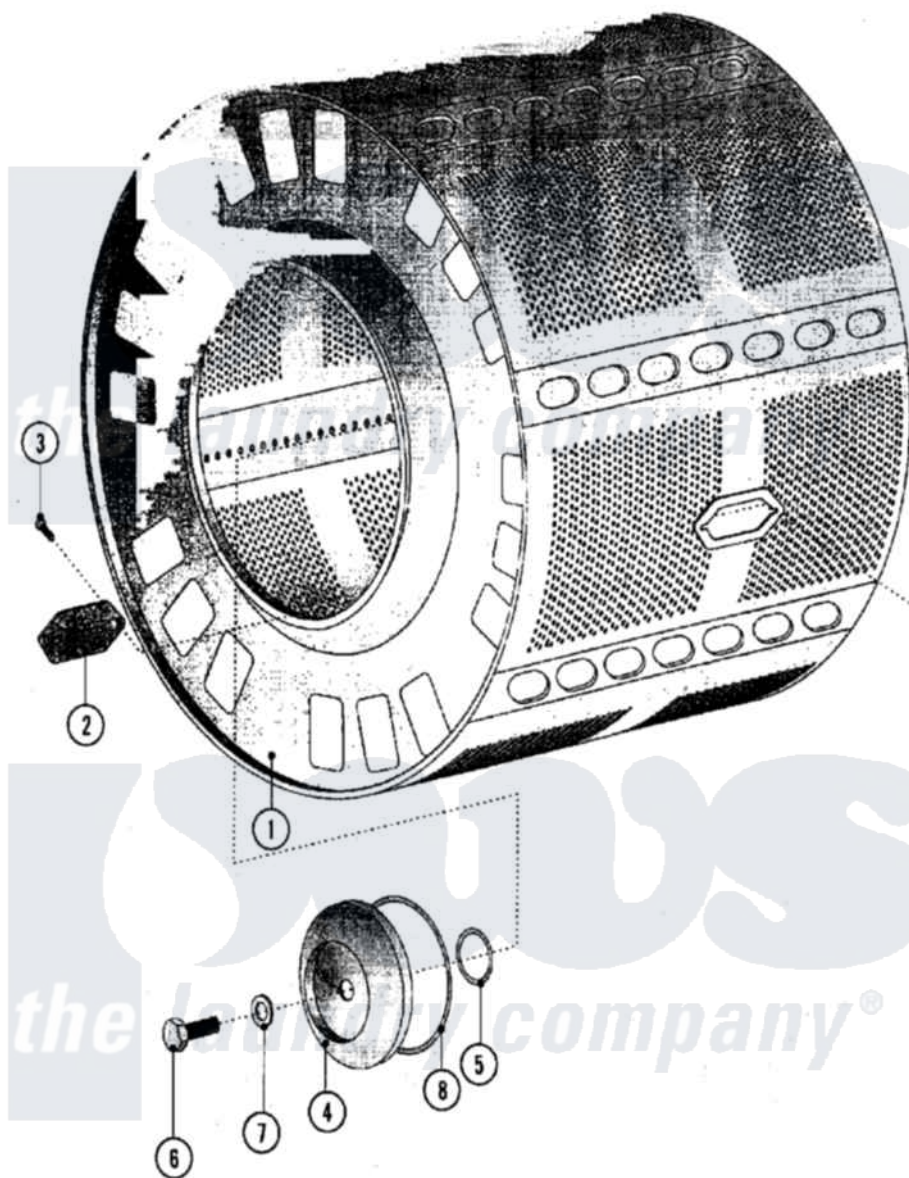

Maytag MFS75PNAVS 05 - INNER TUB

Maytag Residential Maytag MFS75PNAVS Washer Parts Parts Diagram 05 - INNER TUB
 Click on the part number to view part

Item	Original Part Number	Replaced By	Status	Part Description
001	23003189			Washing Drum 80Lb
002	23002259			Cover
003	23002617	23001777		Screw, Drive
004	23002618			Washer
005	23002619			O-Ring
006	23002620			Bolt, 30mm x 80mm, SS
007	23002621			Washer
008	23002622			O-Ring