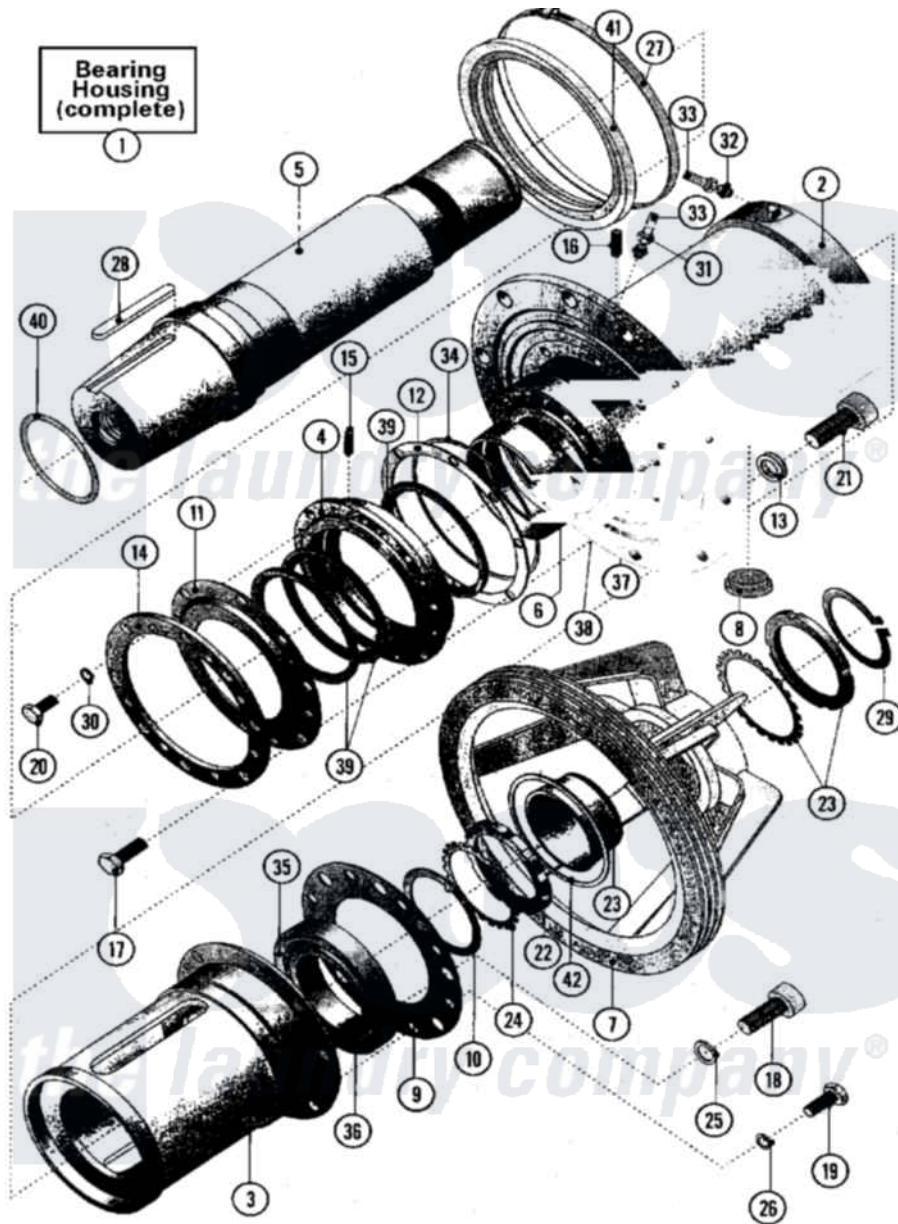

Maytag MFS75PNAVS 06 - BEARINGS & TRUNNION ASSEMBLY

Maytag Residential Maytag MFS75PNAVS Washer Parts Parts Diagram 06 - BEARINGS & TRUNNION ASSEMBLY
 Click on the part number to view part

Item	Original Part Number	Replaced By	Status	Part Description
001	23003190			Bearing Housing
002	23003191			House, Bearing
003	23003192			Insert, Bearing House
004	23003193			Cover, Front
005	23003194			Shaft
006	23003195			Ring
007	23003196			Pulley
008	NLA		Not Available	PLUG
009	23003198			Cover, Small
010	23003199			Ring, Distance
011	23003200			Cover, Front
012	23003201			Sealing
013	23003202			Washer
014	23003203			Collar
015	NLA		Not Available	SCREW (M6X6)
016	NLA		Not Available	SCREW (M10X10)

017	23001605		Screw
018	NLA	Not Available	SCREW (M10X30)
019	23002353	23001157	Bolt
020	23001618	23002461	Screw
021	23003207		Screw
022	23001867		Ring, Fastening
023	23001653		Drum Pulley Bushing
024	23001868		Ring, Safety
025	NLA	Not Available	WASHER
026	23002357	23002440	Washer, Spring Lock
027	23003209		Clip
028	NLA	Not Available	WEDGE
029	23003082	23003847	Small Outer Snap Ring
030	23002130	23001158	Lockwasher
031	23003211	23003269	Nut, Transfer
032	23003212		Neck, Connecting
033	23003213		Hose
034	23003214		Ring, O
035	23001873		Ring, Pulley Side Outside Bear
036	23001874		Ring, Pulley Side Inner Bearin
037	23001875		Ring, Drum Side Outside Bearin
038	23001876		Ring, Drum Side Inner Bearing
039	23001877		Seal
040	23002485		Sealing
041	23003215		Bearing, House Sealing
042	23003069		Small V-Ring