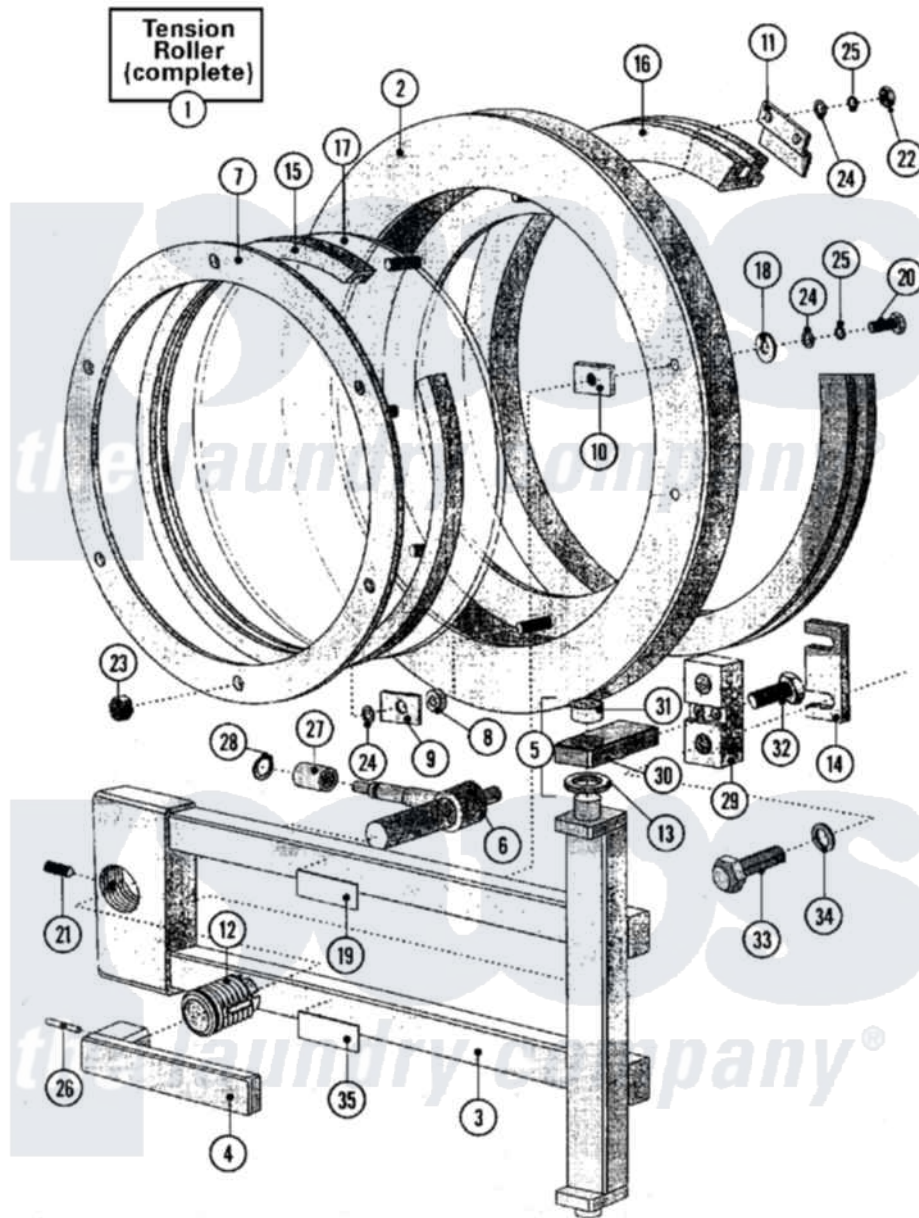

Maytag MFS75PNAVS 09 - DOOR

Maytag [Residential Maytag MFS75PNAVS Washer Parts](#) Parts Diagram 09 - DOOR
 Click on the part number to view part

Item	Original Part Number	Replaced By	Status	Part Description
001	23003228			Door
002	23002675			Door
003	23002676			Hinge, Door
004	23002677			Handle
005	23002678			Bracket
006	23002679			Lever, Door
007	23002680			Tyre
008	23002681			Insertion Piece
009	23002682			Washer
010	23002683			Plate
011	23002684			Z-Bracket
012	23002685			Nut, Displacing
013	23002686			Washer, Wearing
014	NLA		Not Available	SPACER
015	23002688	23003946		Seal, Glass
016	23002689			Seal, Door

017	23002690		Glass
018	23002265		Fender Washer
019	23001468		Sticker, Spin Direction
020	23001618	23002461	Screw
021	23001658		Screw
022	23002280		Nut M6
023	NLA	Not Available	NUT (M6)
024	23002129		Washer
025	23002130	23001158	Lockwasher
026	23002691		Pin
027	23002692		Bushing For Suspension Hook
028	23002693	23003948	Retaining Ring
029	23002694		Board, Console
030	23002695		Support, Console
031	23002696		Sleeve
032	23002697	23003265	Screw
033	23002698		Screw, Door Console
034	NLA	Not Available	WASHER, DOOR CONSOLE
035	23002297		LABEL, HEATWARNING