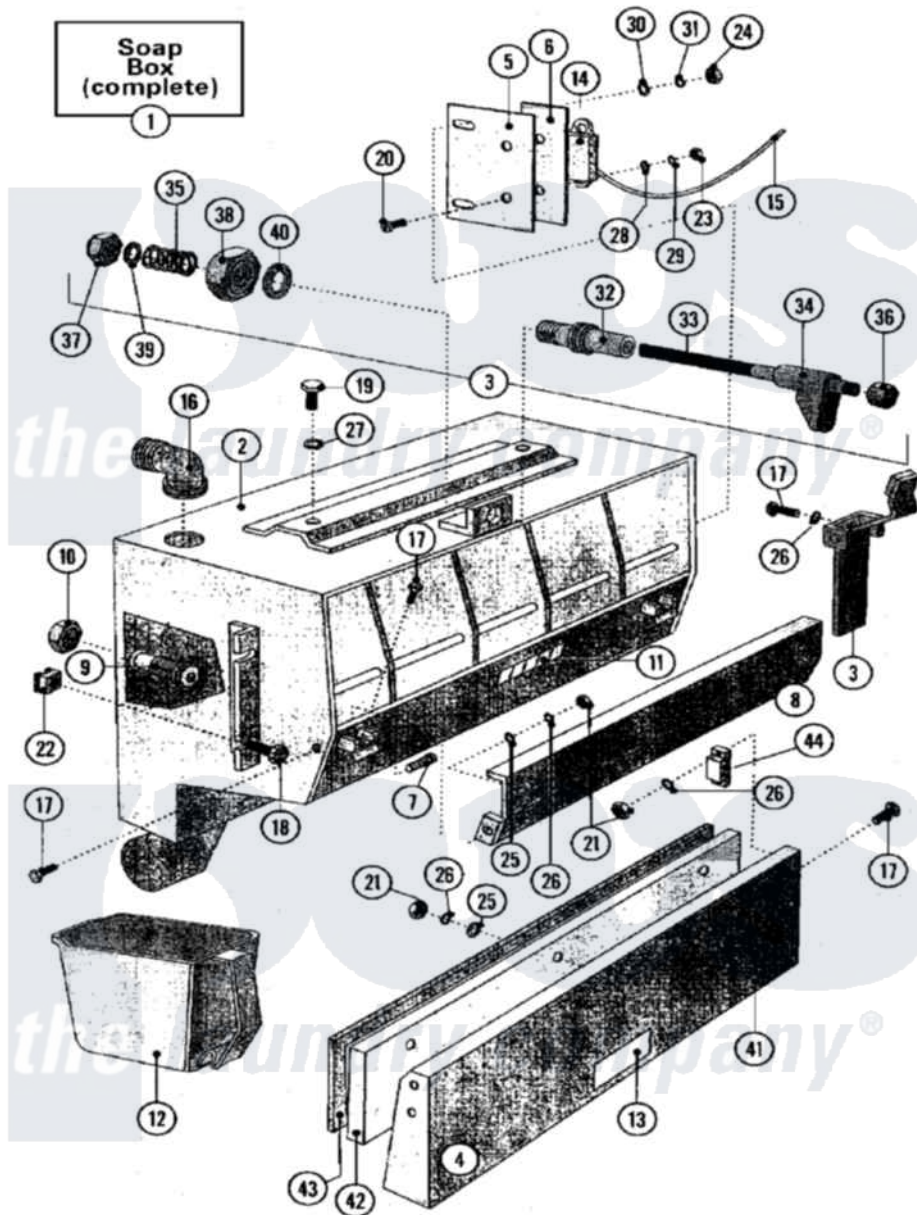

# Maytag MFS75PNAVS 11 - SOAP BOX

Maytag Residential Maytag MFS75PNAVS Washer Parts Parts Diagram 11 - SOAP BOX  
 Click on the part number to view part

Item	Original Part Number	Replaced By	Status	Part Description
001	<a href="#">23003230</a>			Soap Box
002	<a href="#">23002731</a>			Soaphopper
003	NLA		Not Available	OVERSEAL
004	<a href="#">23002733</a>			Cover, Soaphopper
005	NLA		Not Available	HOLDER
006	<a href="#">23002735</a>			Insulation
007	<a href="#">23002736</a>			Pin, Door
008	<a href="#">23002737</a>			Cover
009	<a href="#">23002738</a>			Nozzle
010	<a href="#">23002739</a>			Nut
011	NLA		Not Available	PLATE, INDEX
012	23002294	<a href="#">23002135</a>		Cup, Soap Box
013	NLA		Not Available	PLATE, INDEX
014	<a href="#">23001566</a>			Switch, Magnetic
015	<a href="#">23002742</a>			Tube, Insulation
016	NLA		Not Available	ELBOW